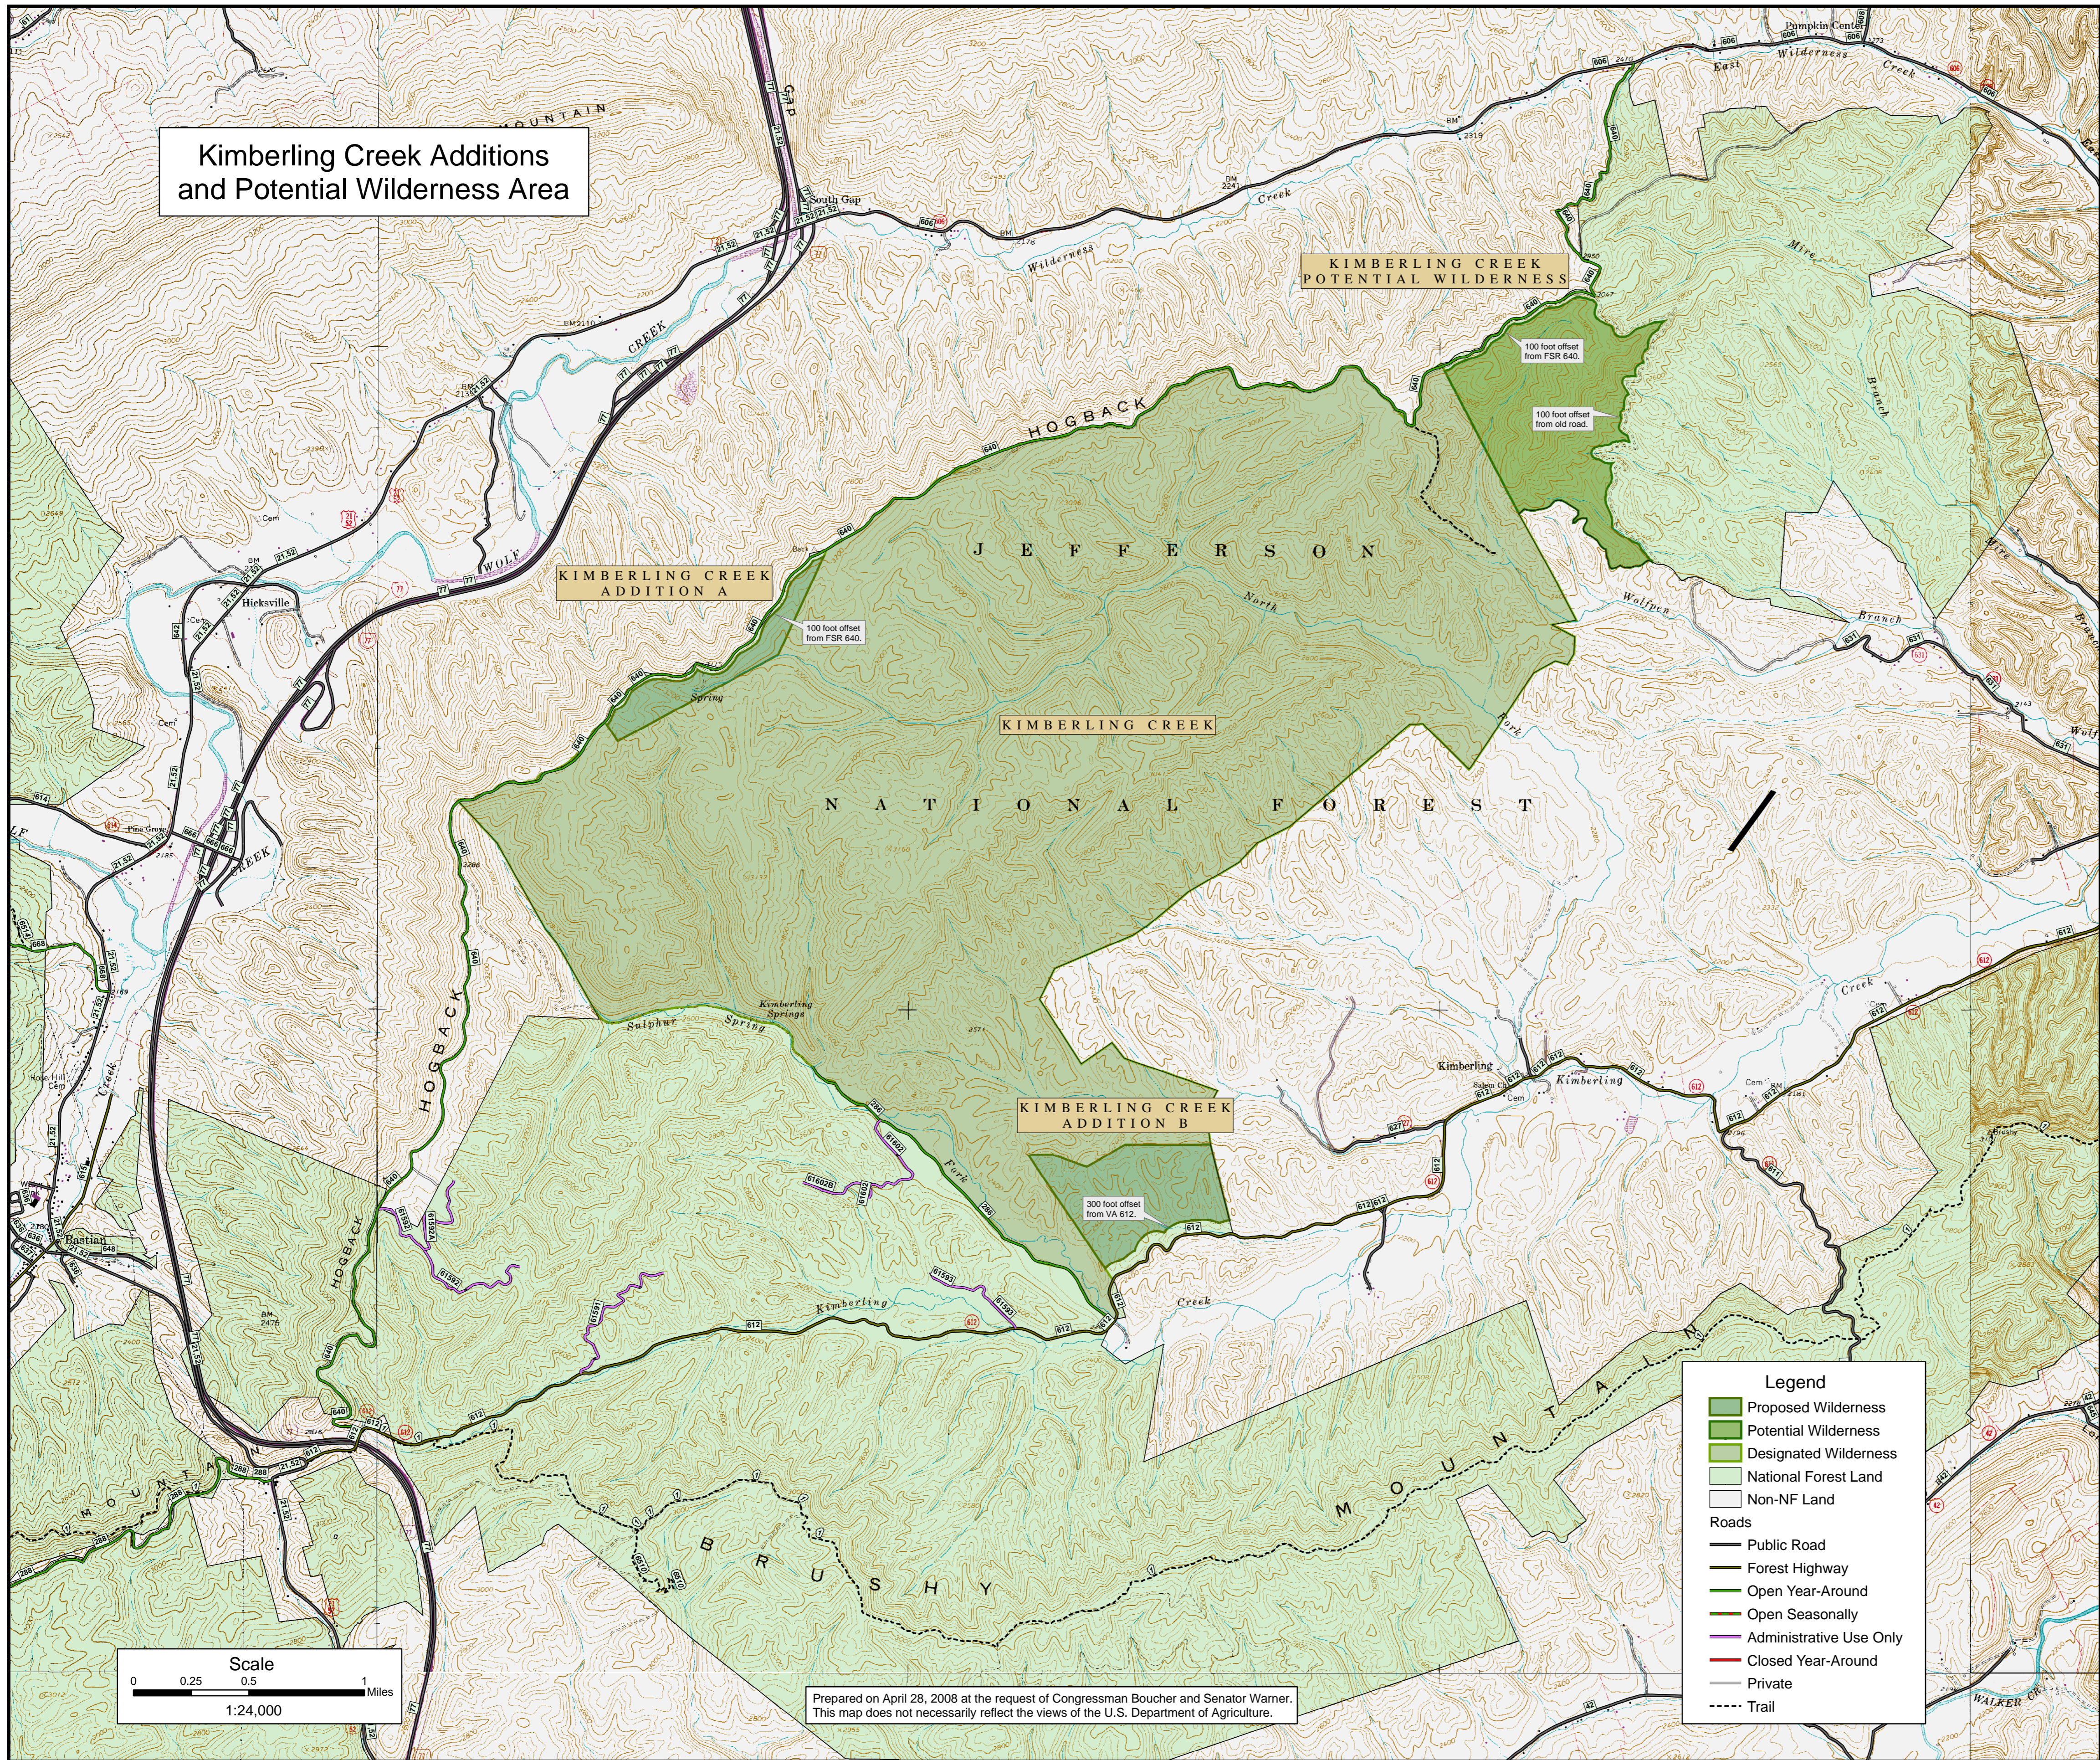

**Kimberling Creek Additions
and Potential Wilderness Area**

Legend

- Proposed Wilderness
- Potential Wilderness
- Designated Wilderness
- National Forest Land
- Non-NF Land
- Roads**
- Public Road
- Forest Highway
- Open Year-Around
- Open Seasonally
- Administrative Use Only
- Closed Year-Around
- Private
- Trail