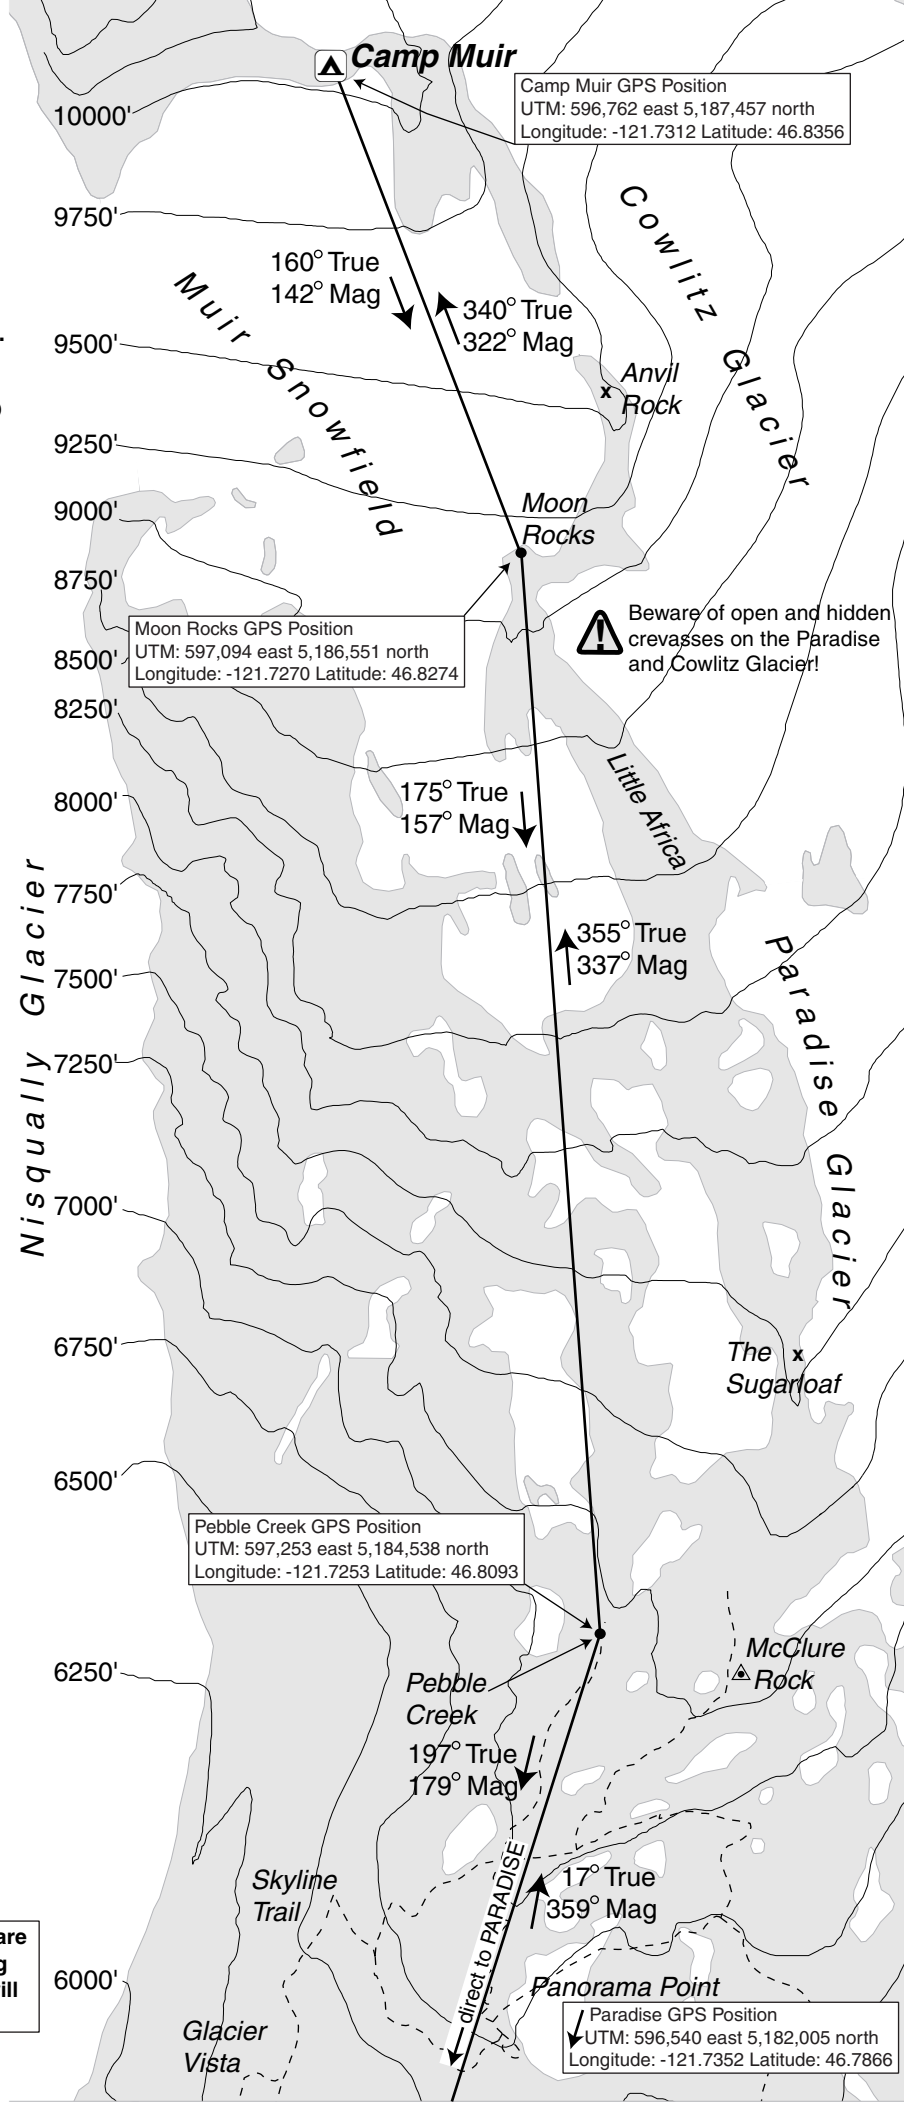

Proper bearings alone will not ensure a safe trip. Camp Muir and the Muir Snowfield are nearly surrounded by glaciers: the Nisqually Glacier to the west, the Cowlitz Glacier to the north and east, and the Paradise Glacier to the south and east. A minor error in navigation may lead you onto these glaciers where there are numerous crevasses and other hazards. Stay on course. You may have to correct your direction of travel to the windward due to strong winds, usually out of the west or southwest.

Always beware of steep cliffs to the east of Camp Muir and Anvil Rock and to the east of McClure Rock. These cliffs, obscured by snow and cornices in the winter, have been the sites of mountaineering tragedies. Panorama Point is a dangerous avalanche area.

While traversing the Muir Snowfield, approach rock islands with care because of holes which form around rocks as snow melts. Crevasses occasionally open up on the snowfield in the vicinity of Anvil Rock in late summer and may be hidden by snow.

Miles
250' Contours
18° Declination

- Snow and Ice
- Bare Ground (during maximum snow melt)
- Trails

GPS Coordinates provided in UTM and Decimal Degrees (DD) and are in NAD1927. GPS units must use correct configuration, including projection and datum, for results to be accurate. Serious errors will occur if GPS units are not configured correctly!

Camp Muir GPS Position
UTM: 596,762 east 5,187,457 north
Longitude: -121.7312 Latitude: 46.8356

Moon Rocks GPS Position
UTM: 597,094 east 5,186,551 north
Longitude: -121.7270 Latitude: 46.8274

Pebble Creek GPS Position
UTM: 597,253 east 5,184,538 north
Longitude: -121.7253 Latitude: 46.8093

Paradise GPS Position
UTM: 596,540 east 5,182,005 north
Longitude: -121.7352 Latitude: 46.7866