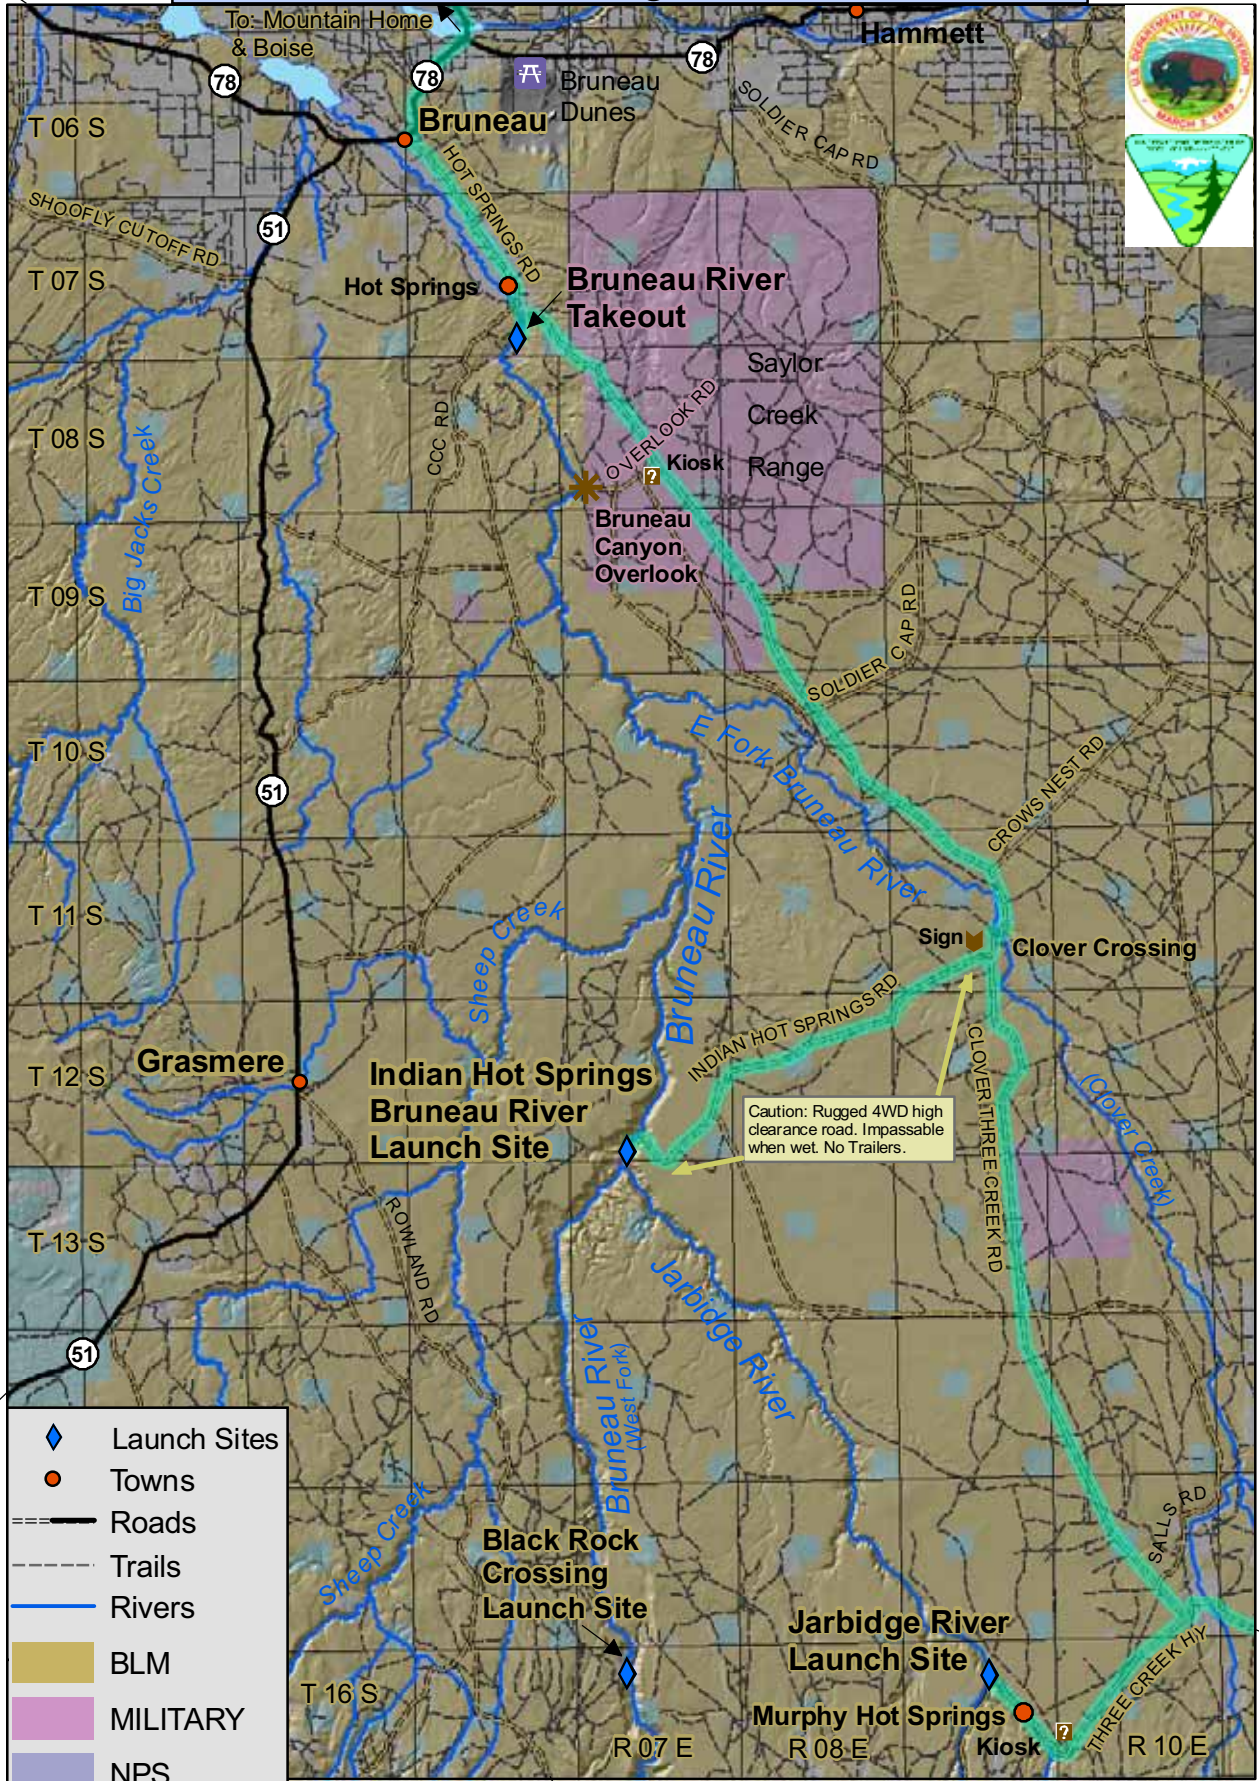

# Launch Site Access Routes Bruneau & Jarbidge Rivers, Idaho

To: Grand View

- ◆ Launch Sites
- Towns
- == Roads
- - - Trails
- Rivers
- BLM
- MILITARY
- NPS
- PRIVATE
- STATE

Caution: Rugged 4WD high clearance road. Impassable when wet. No Trailers.

To: Riddle

To: Rogerson & US 93

To: Rowland, NV

To: Jarbidge, NV

No warranty is made by the Bureau of Land Management. The accuracy, reliability, or completeness of these data for individual use or aggregate use with other data is not guaranteed.

Route names may not be posted.  
Compiled: NOV 2008 BLM  
...GISUser\Bruneau\FO\Recreation\RiverAccess\brun\_launch.mxd