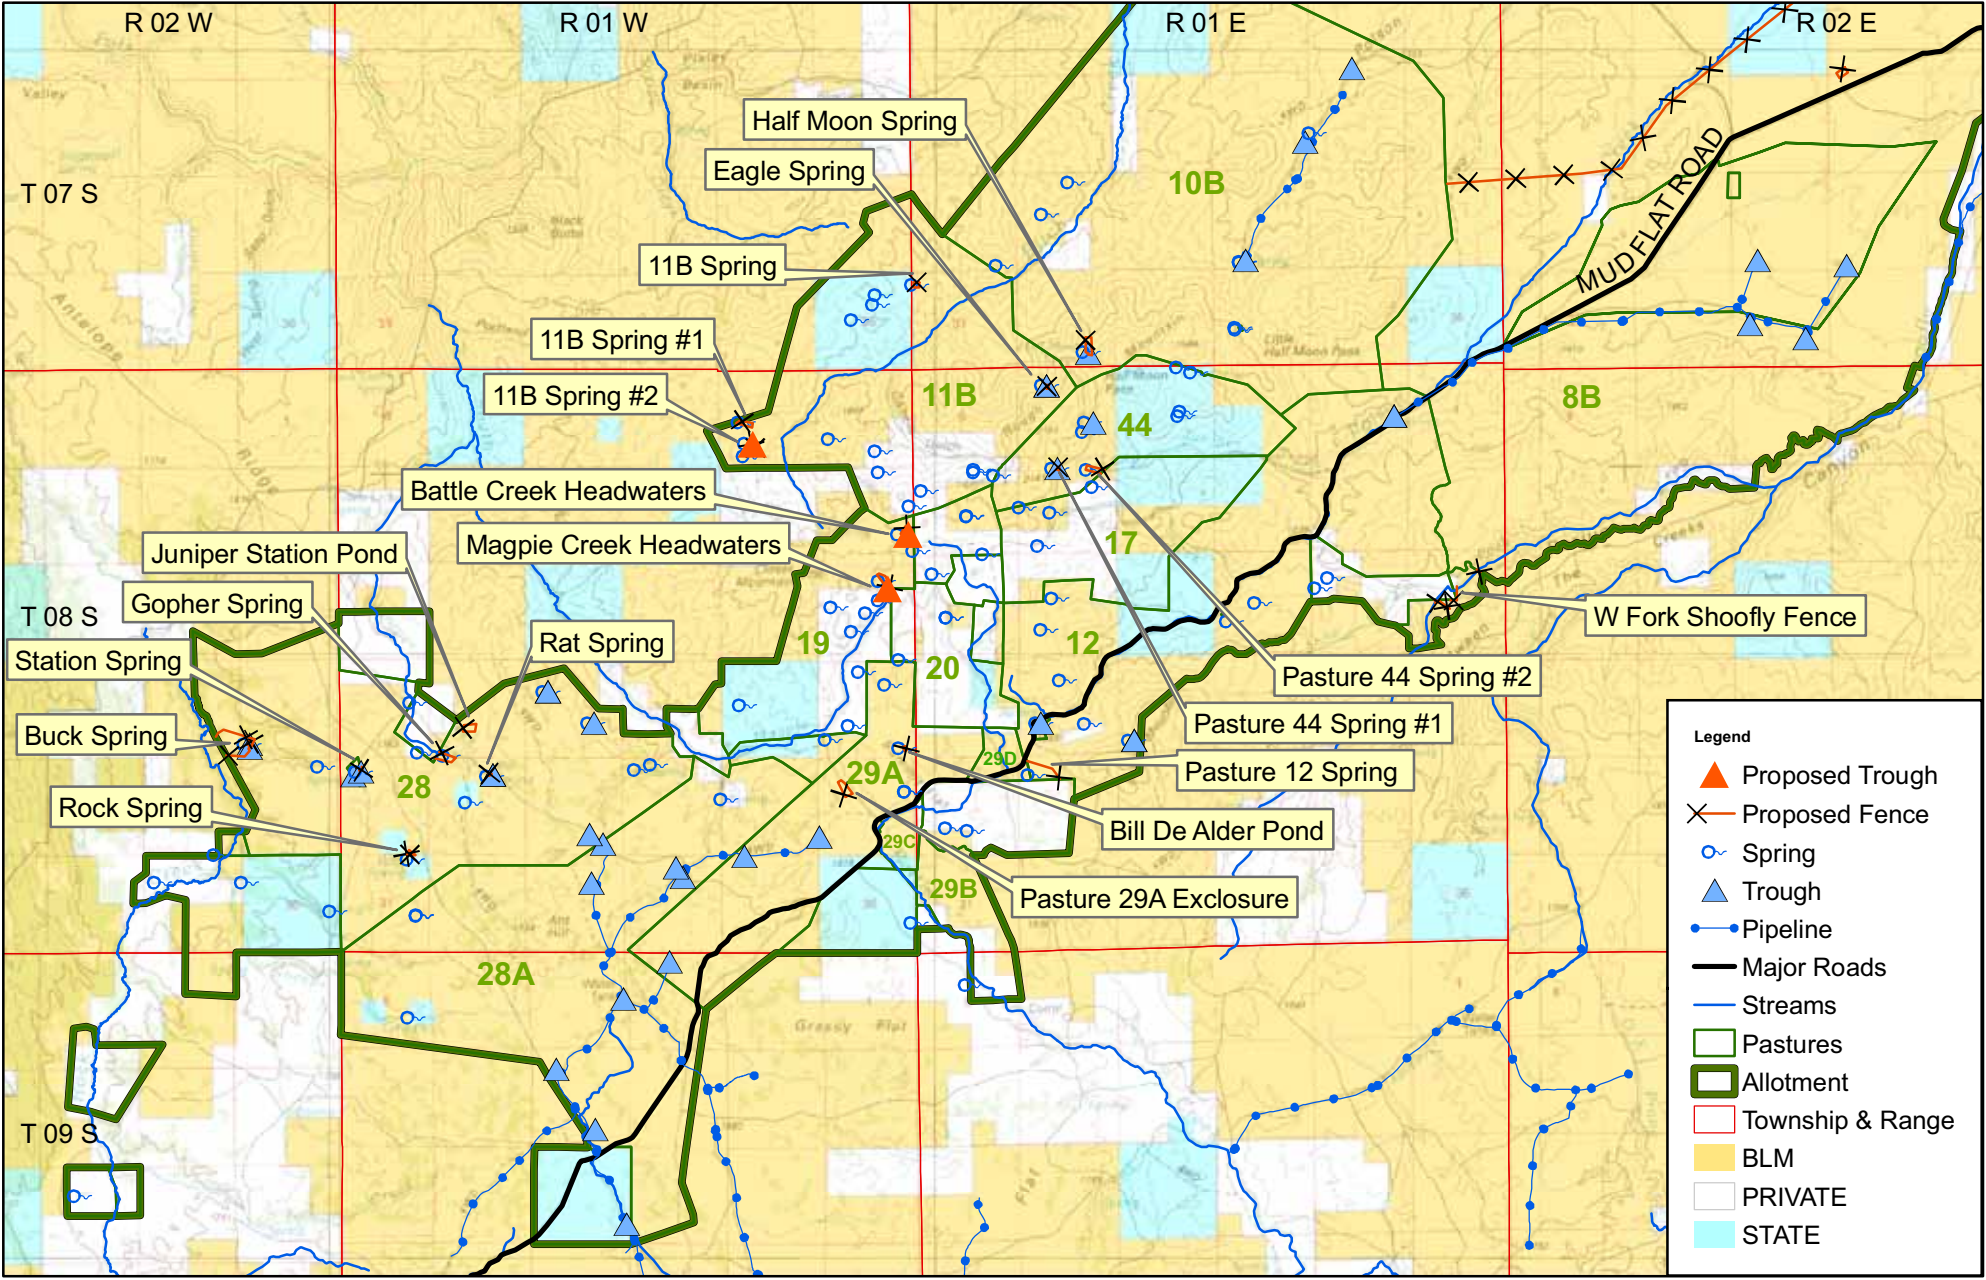

East Castle Creek Allotment South - Alt E - Map 11

No warranty is made by the Bureau of Land Management. The accuracy, reliability, or completeness of these data for individual use or aggregate use with other data is not guaranteed.