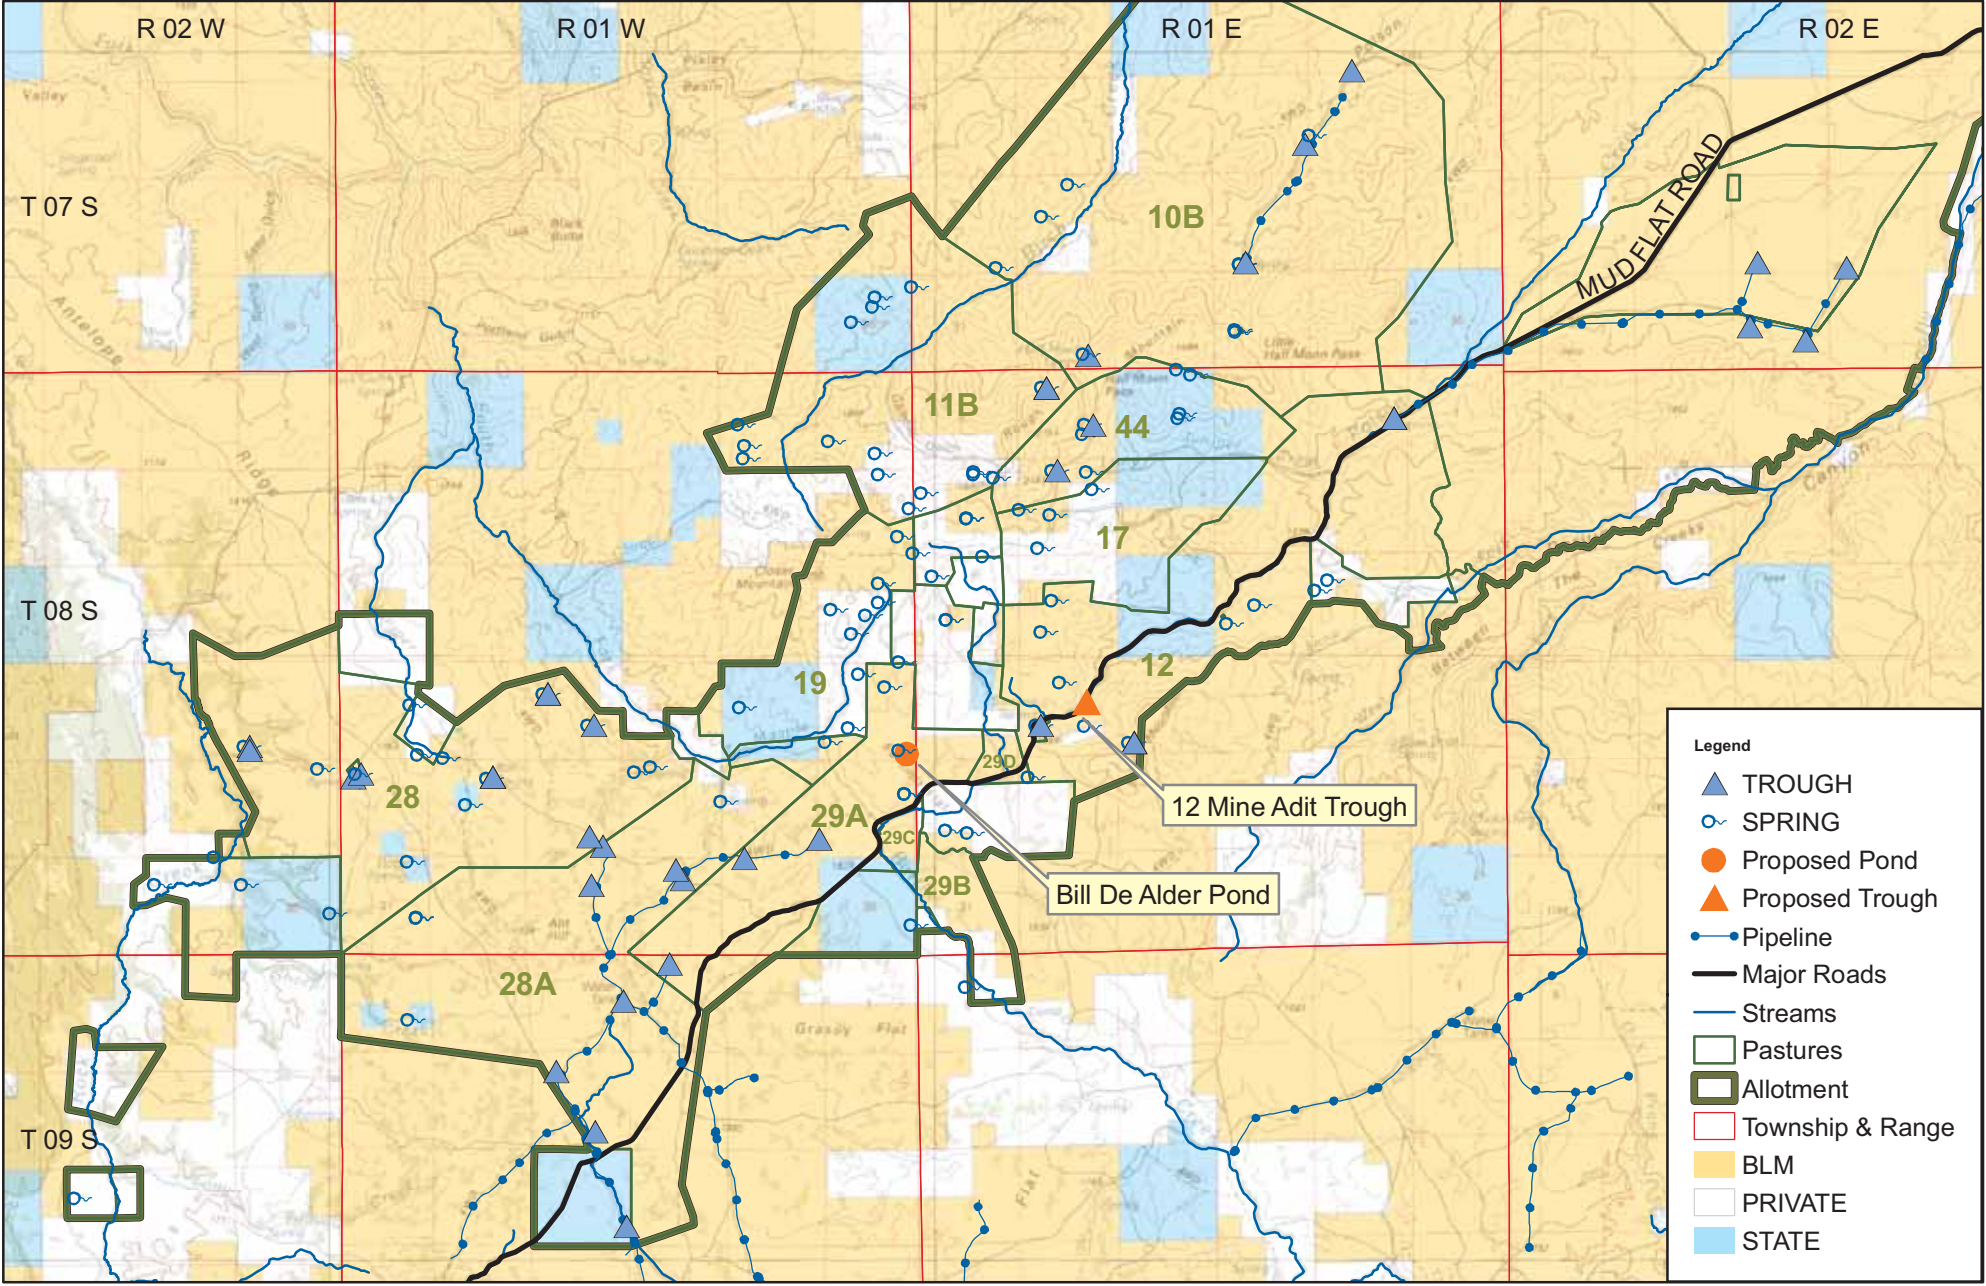

East Castle Creek Allotment South - Alt B - Map 5

Legend

- ▲ TROUGH
- SPRING
- Proposed Pond
- ▲ Proposed Trough
- Pipeline
- Major Roads
- Streams
- Pastures
- Allotment
- Township & Range
- BLM
- PRIVATE
- STATE