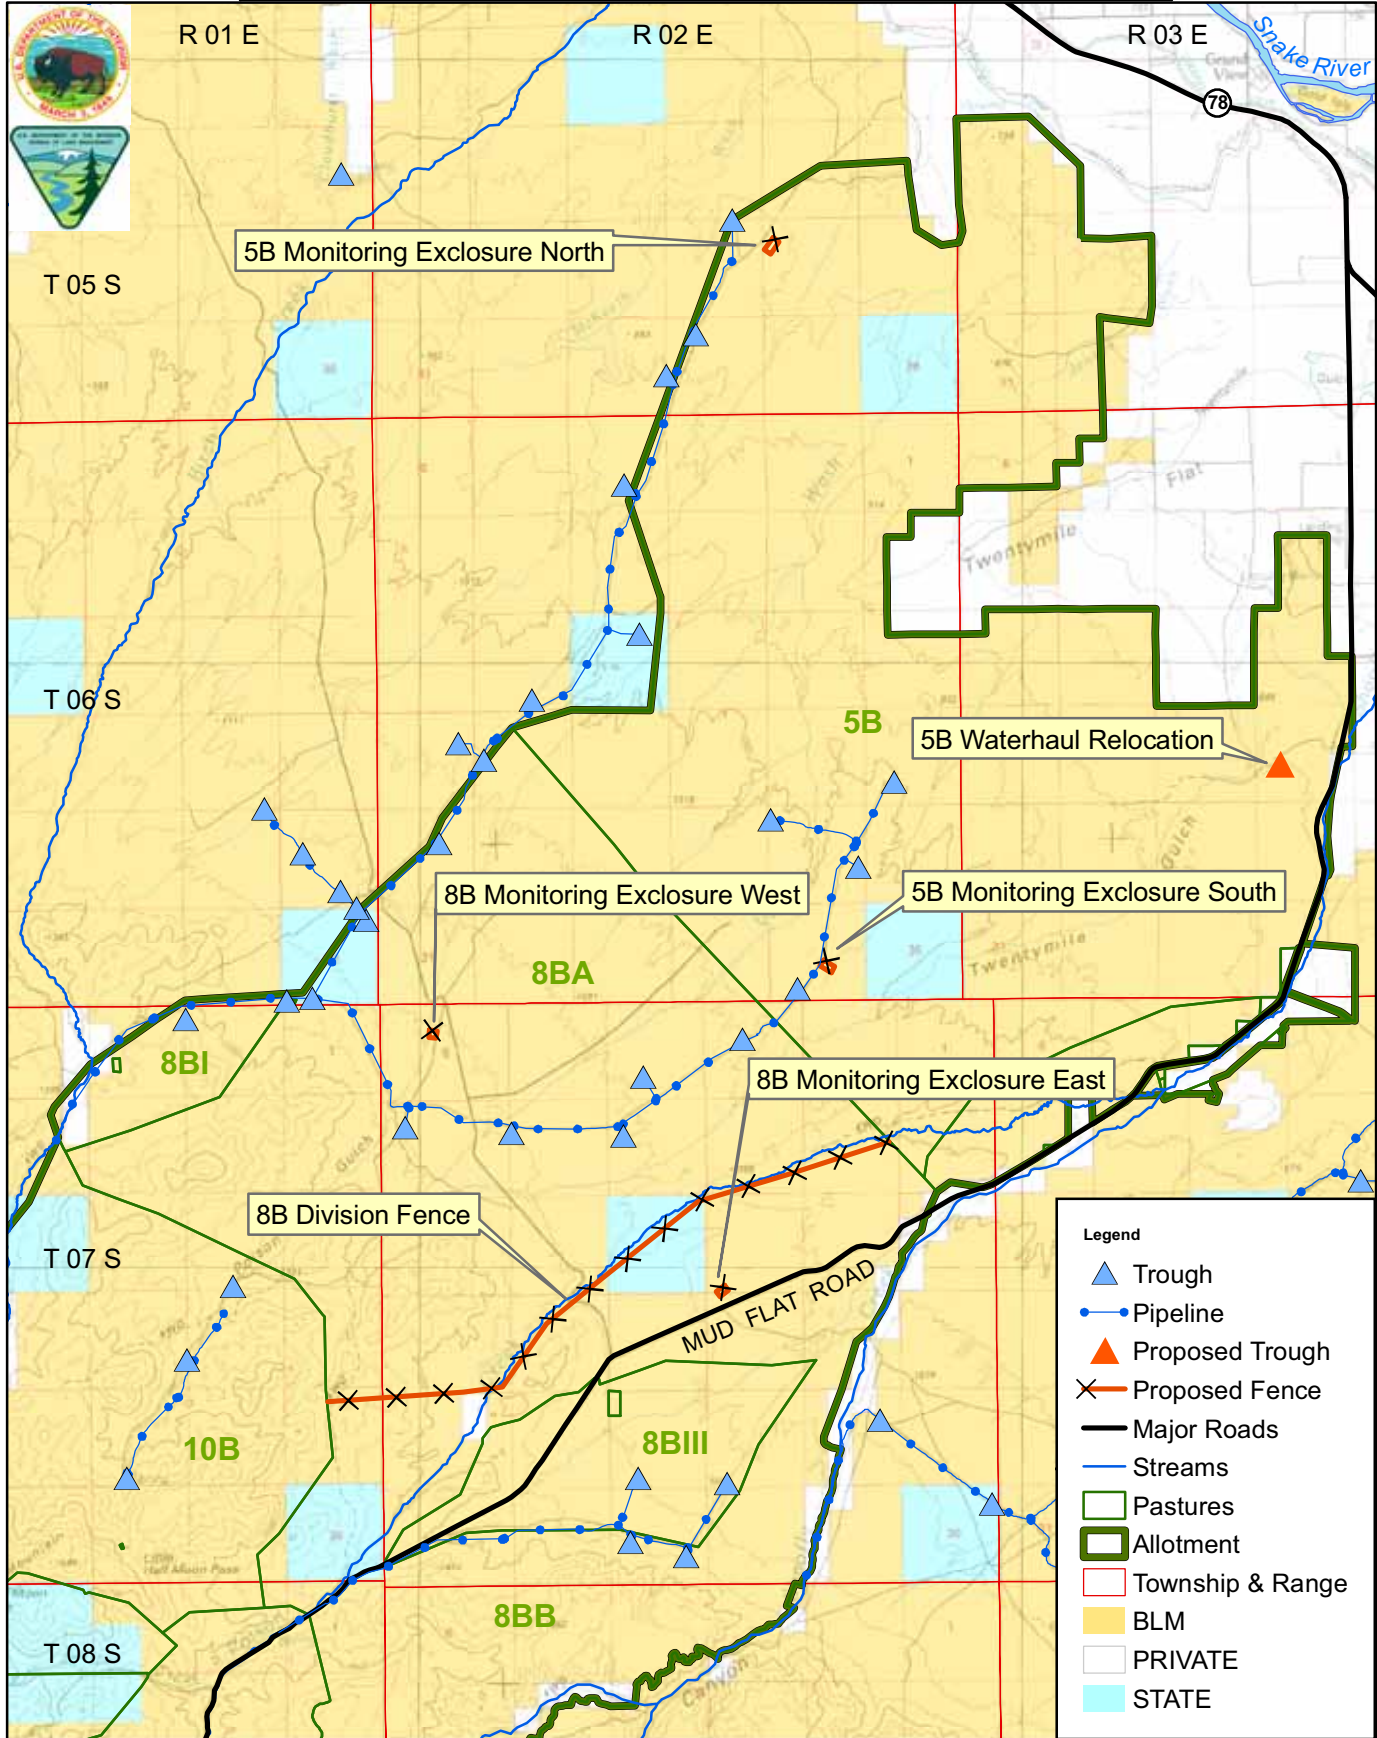

# East Castle Creek Allotment North - Alt E - Map 10

No warranty is made by the Bureau of Land Management. The accuracy, reliability, or completeness of these data for individual use or aggregate use with other data is not guaranteed.