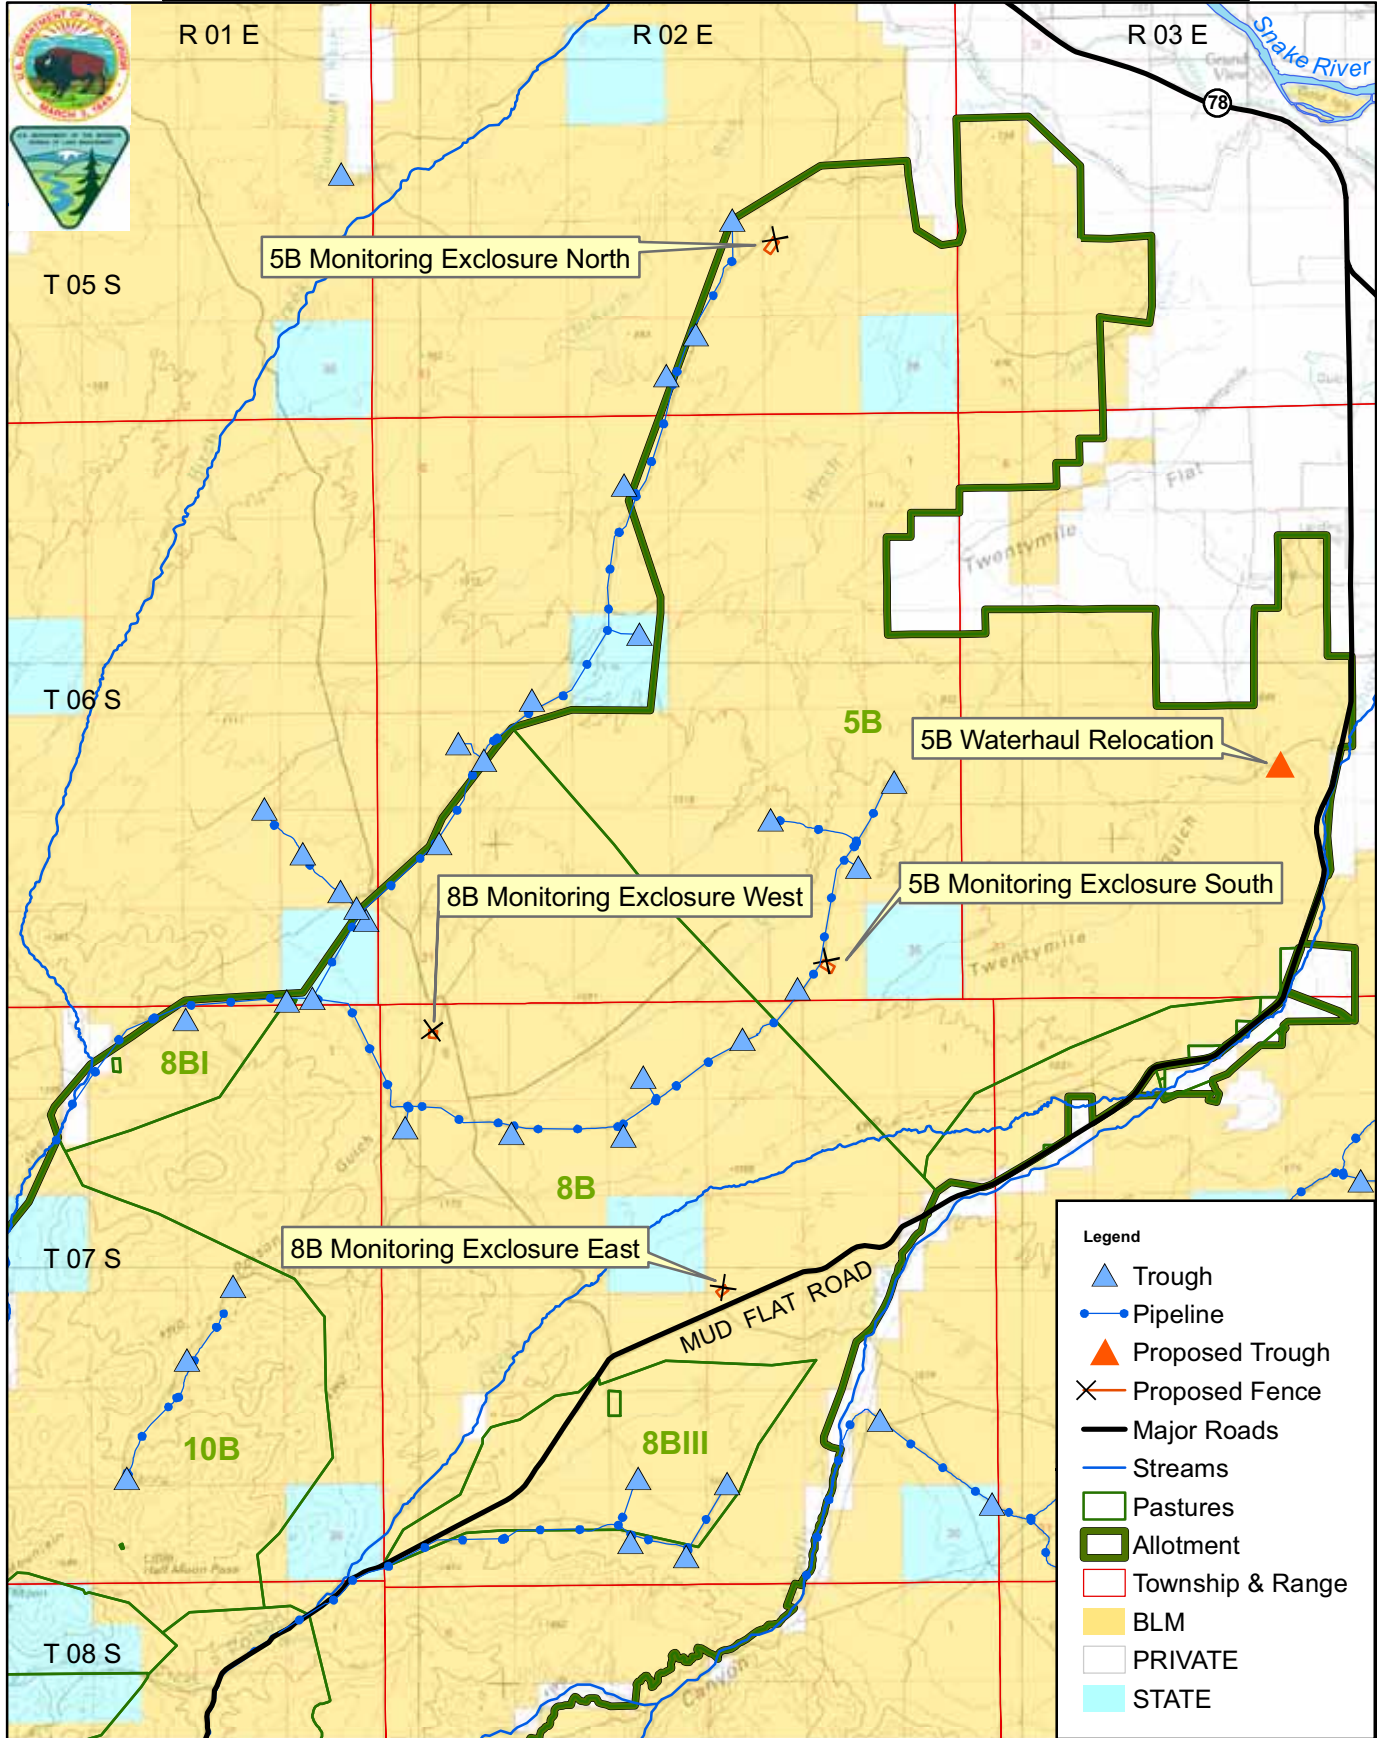

East Castle Creek Allotment North - Range Improvement Projects

No warranty is made by the Bureau of Land Management. The accuracy, reliability, or completeness of these data for individual use or aggregate use with other data is not guaranteed.