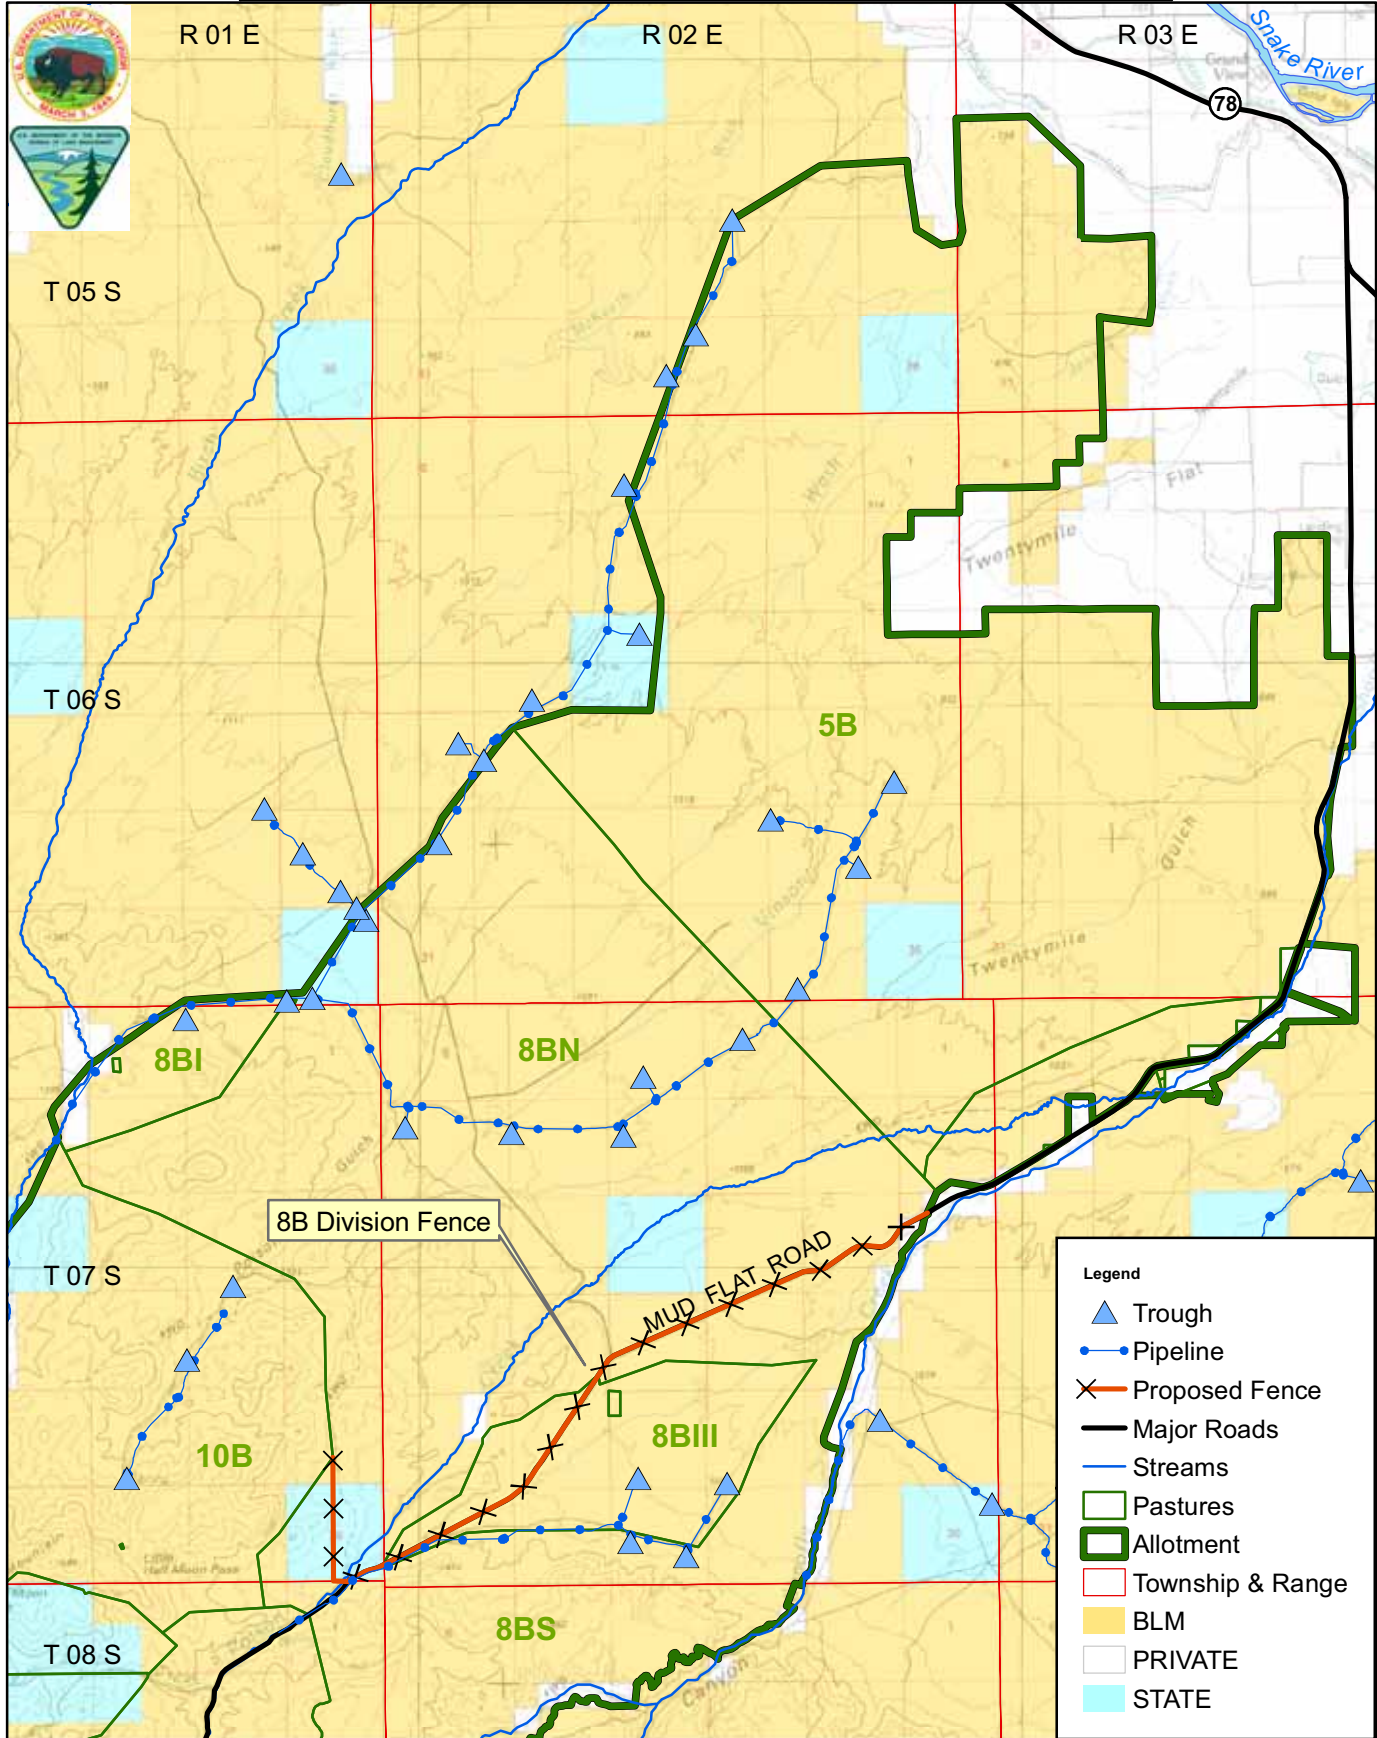

East Castle Creek Allotment North - Alt B - Map 4

No warranty is made by the Bureau of Land Management. The accuracy, reliability, or completeness of these data for individual use or aggregate use with other data is not guaranteed.