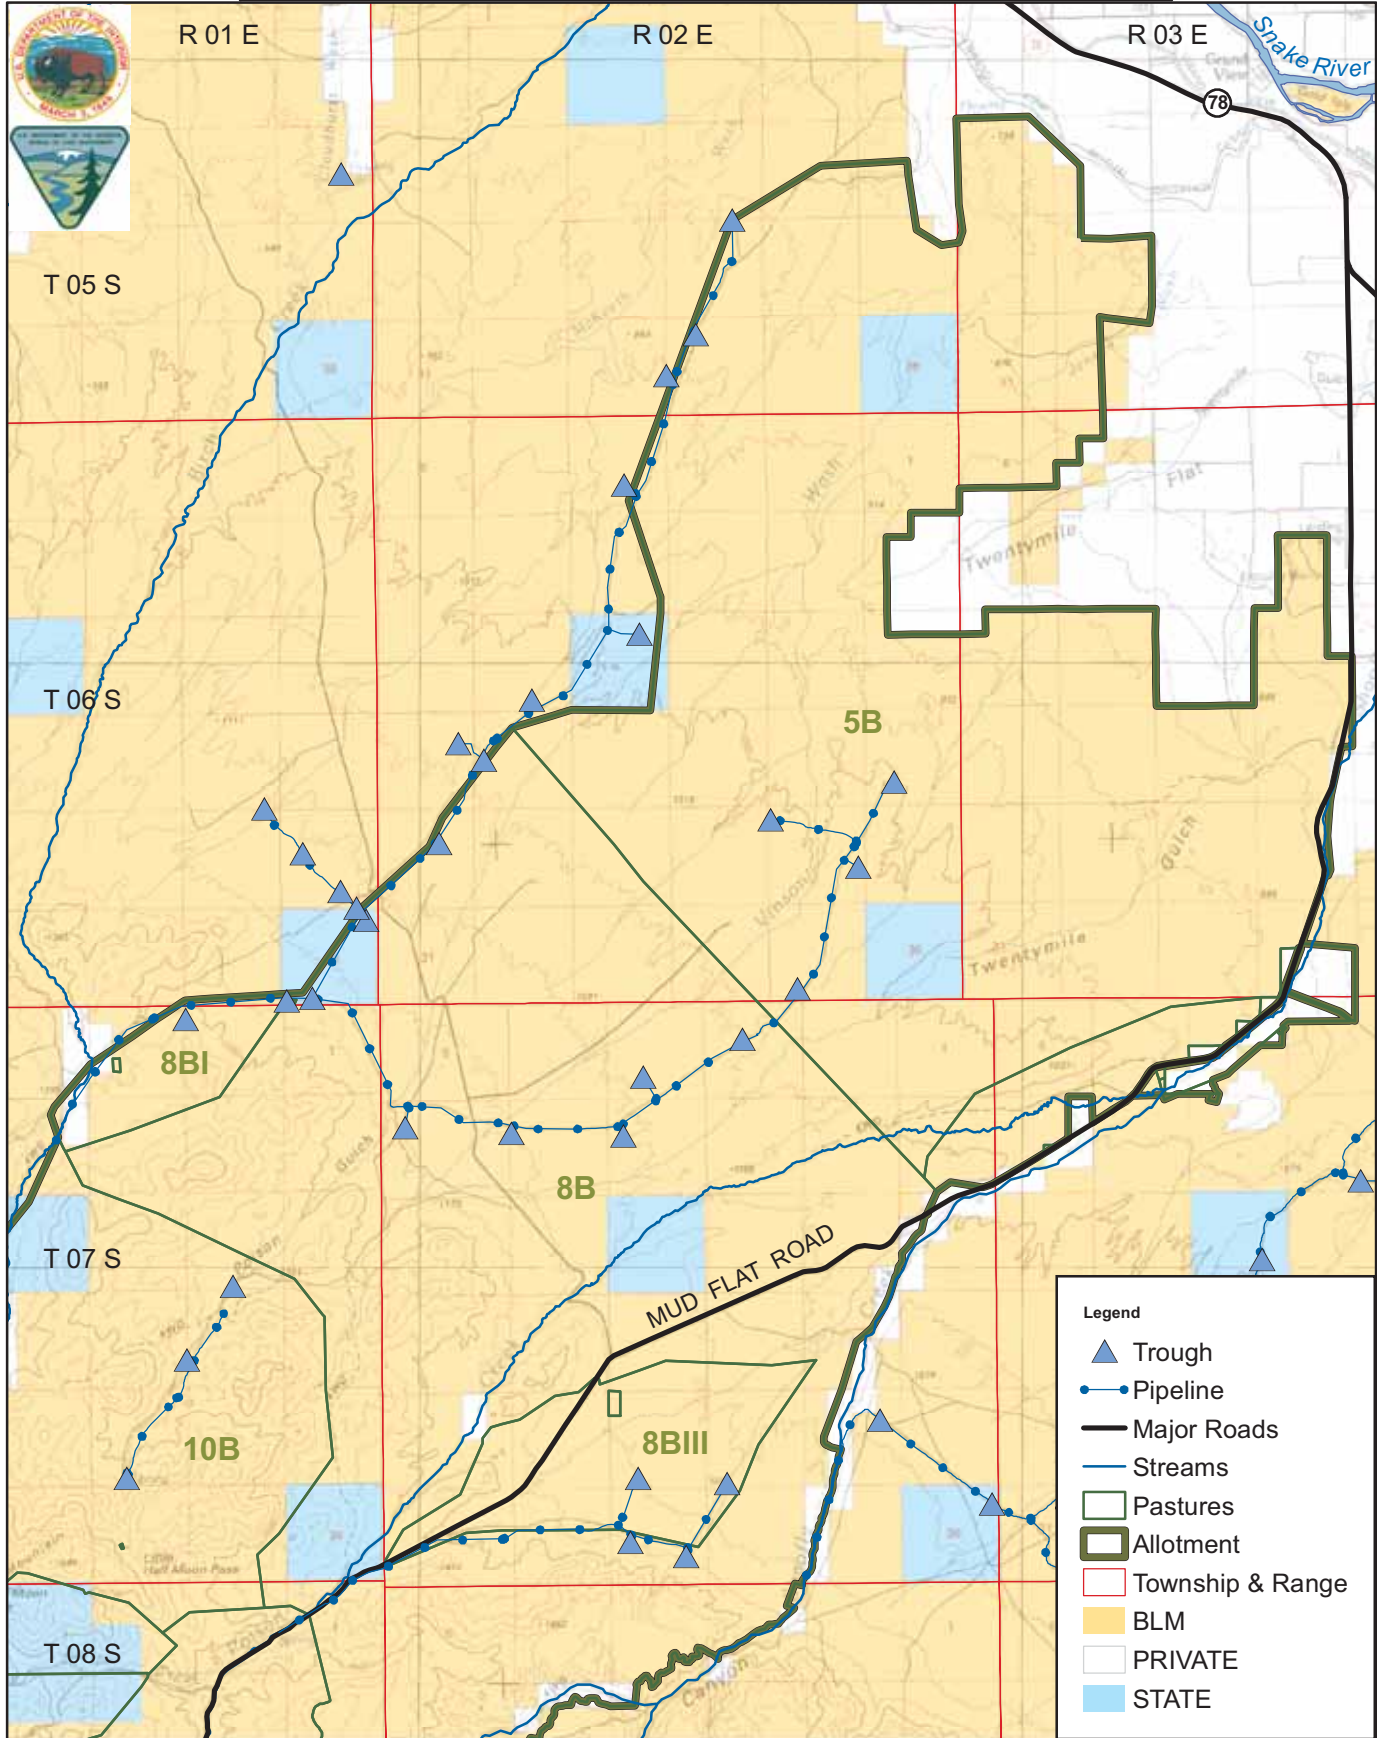

# East Castle Creek Allotment North - Alt A - Map 2

No warranty is made by the Bureau of Land Management. The accuracy, reliability, or completeness of these data for individual use or aggregate use with other data is not guaranteed.