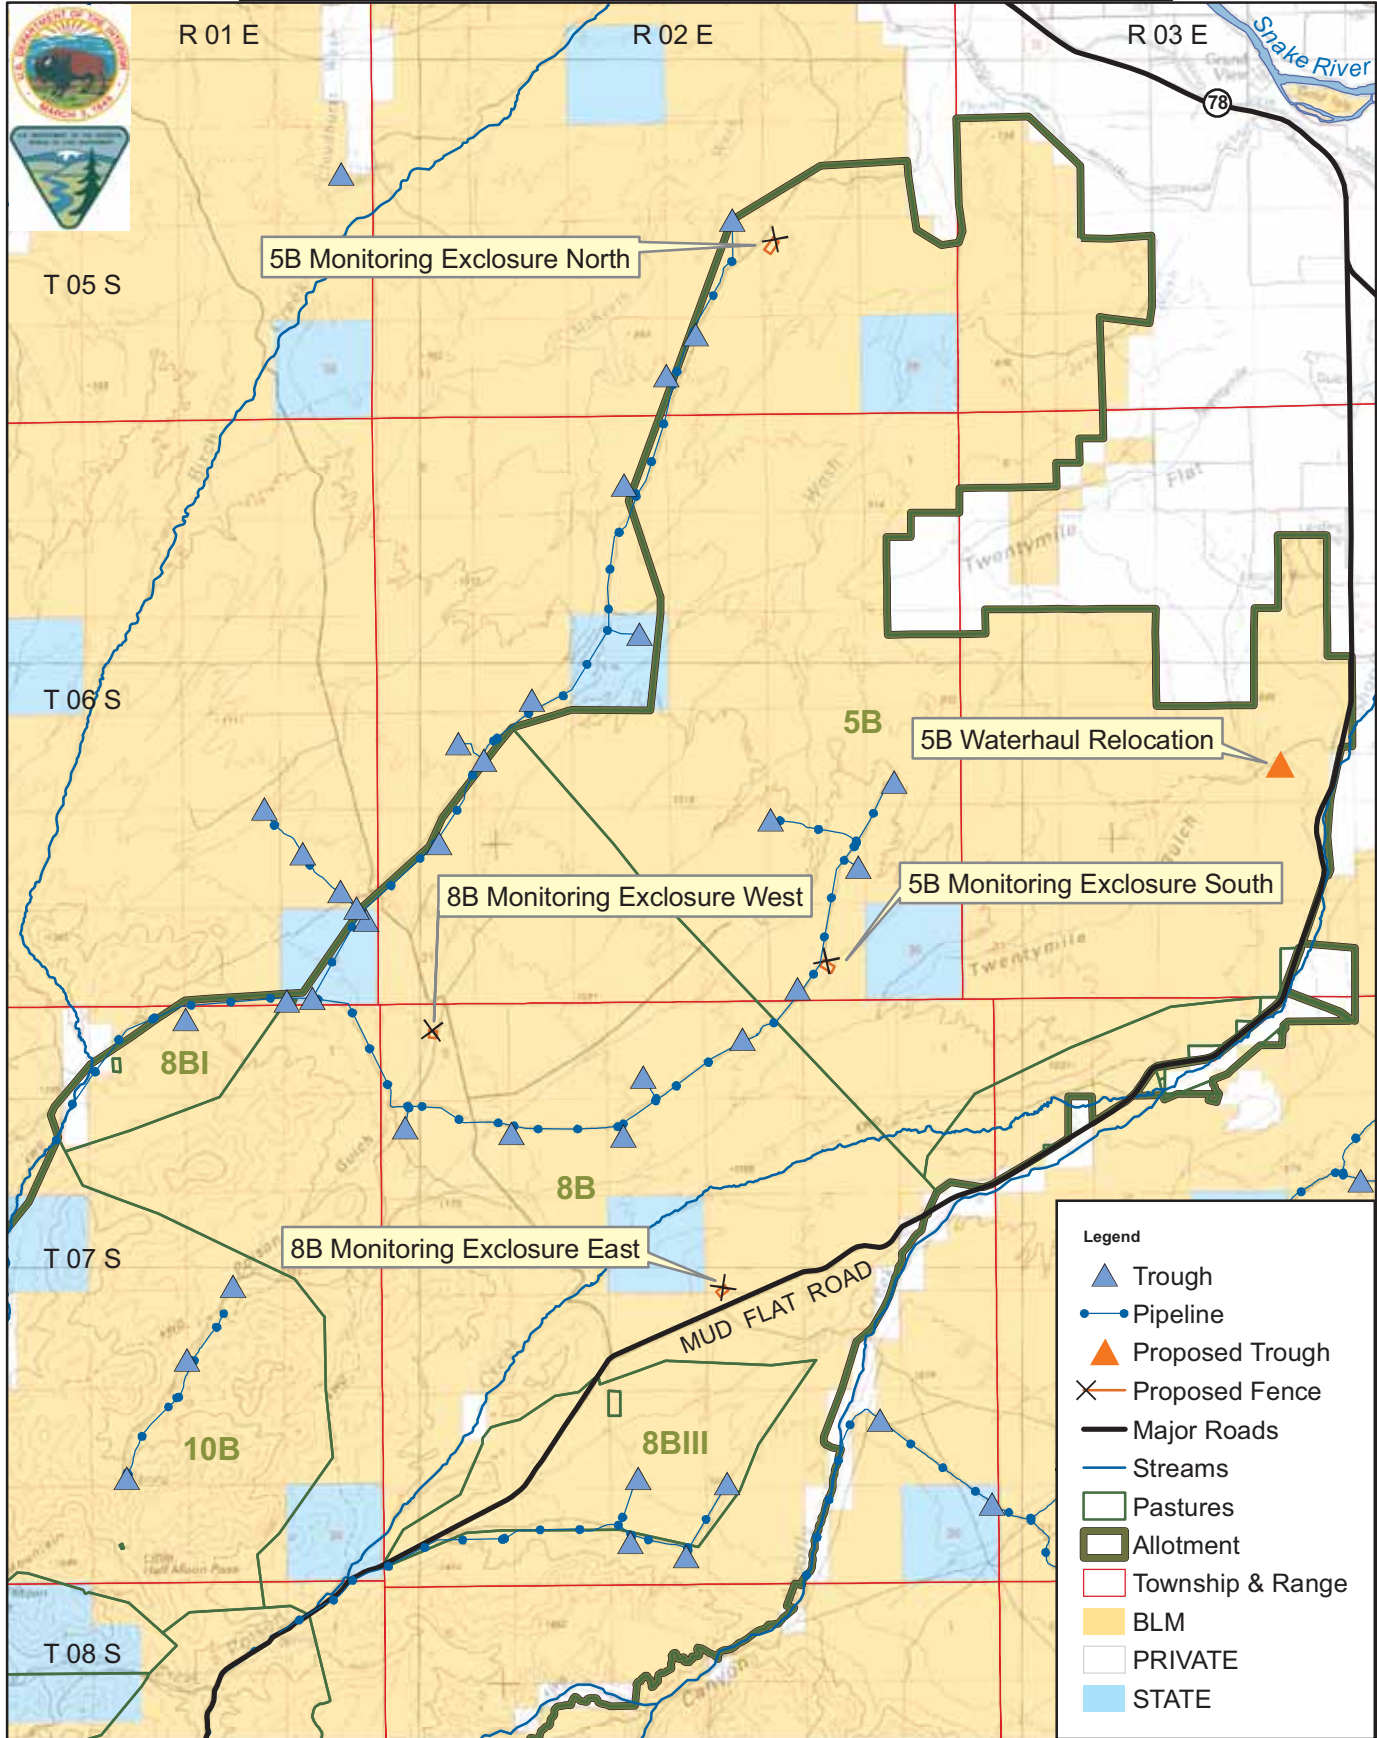

East Castle Creek Allotment North - Alt D - Map 8

No warranty is made by the Bureau of Land Management. The accuracy, reliability, or completeness of these data for individual use or aggregate use with other data is not guaranteed.