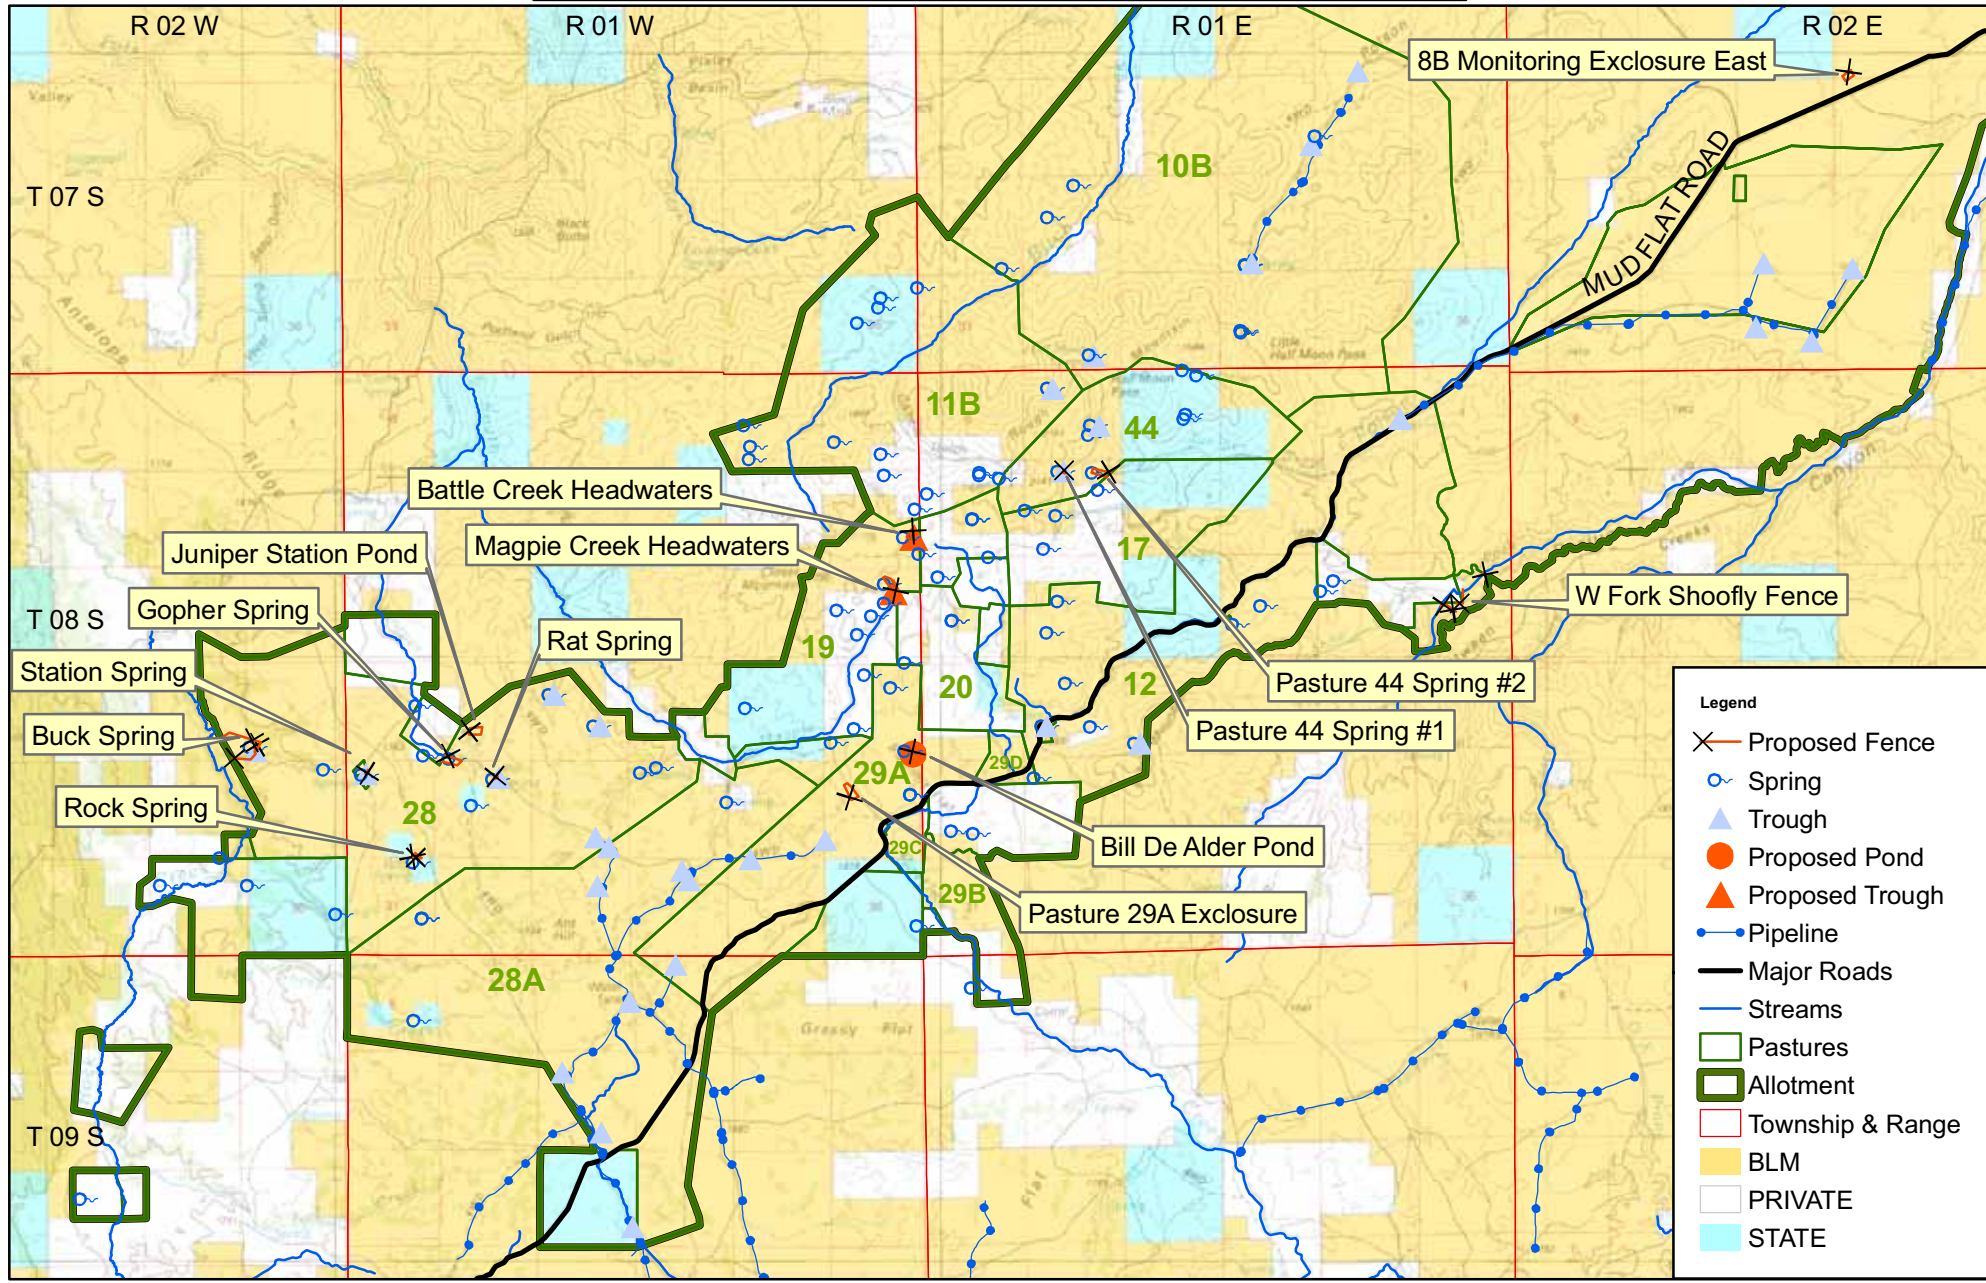

East Castle Creek Allotment South - Range Improvement Projects

Legend

- X - Proposed Fence
- - Spring
- ▲ - Trough
- - Proposed Pond
- ▲ - Proposed Trough
- - Pipeline
- - Major Roads
- - Streams
- - Pastures
- - Allotment
- - Township & Range
- - BLM
- - PRIVATE
- - STATE