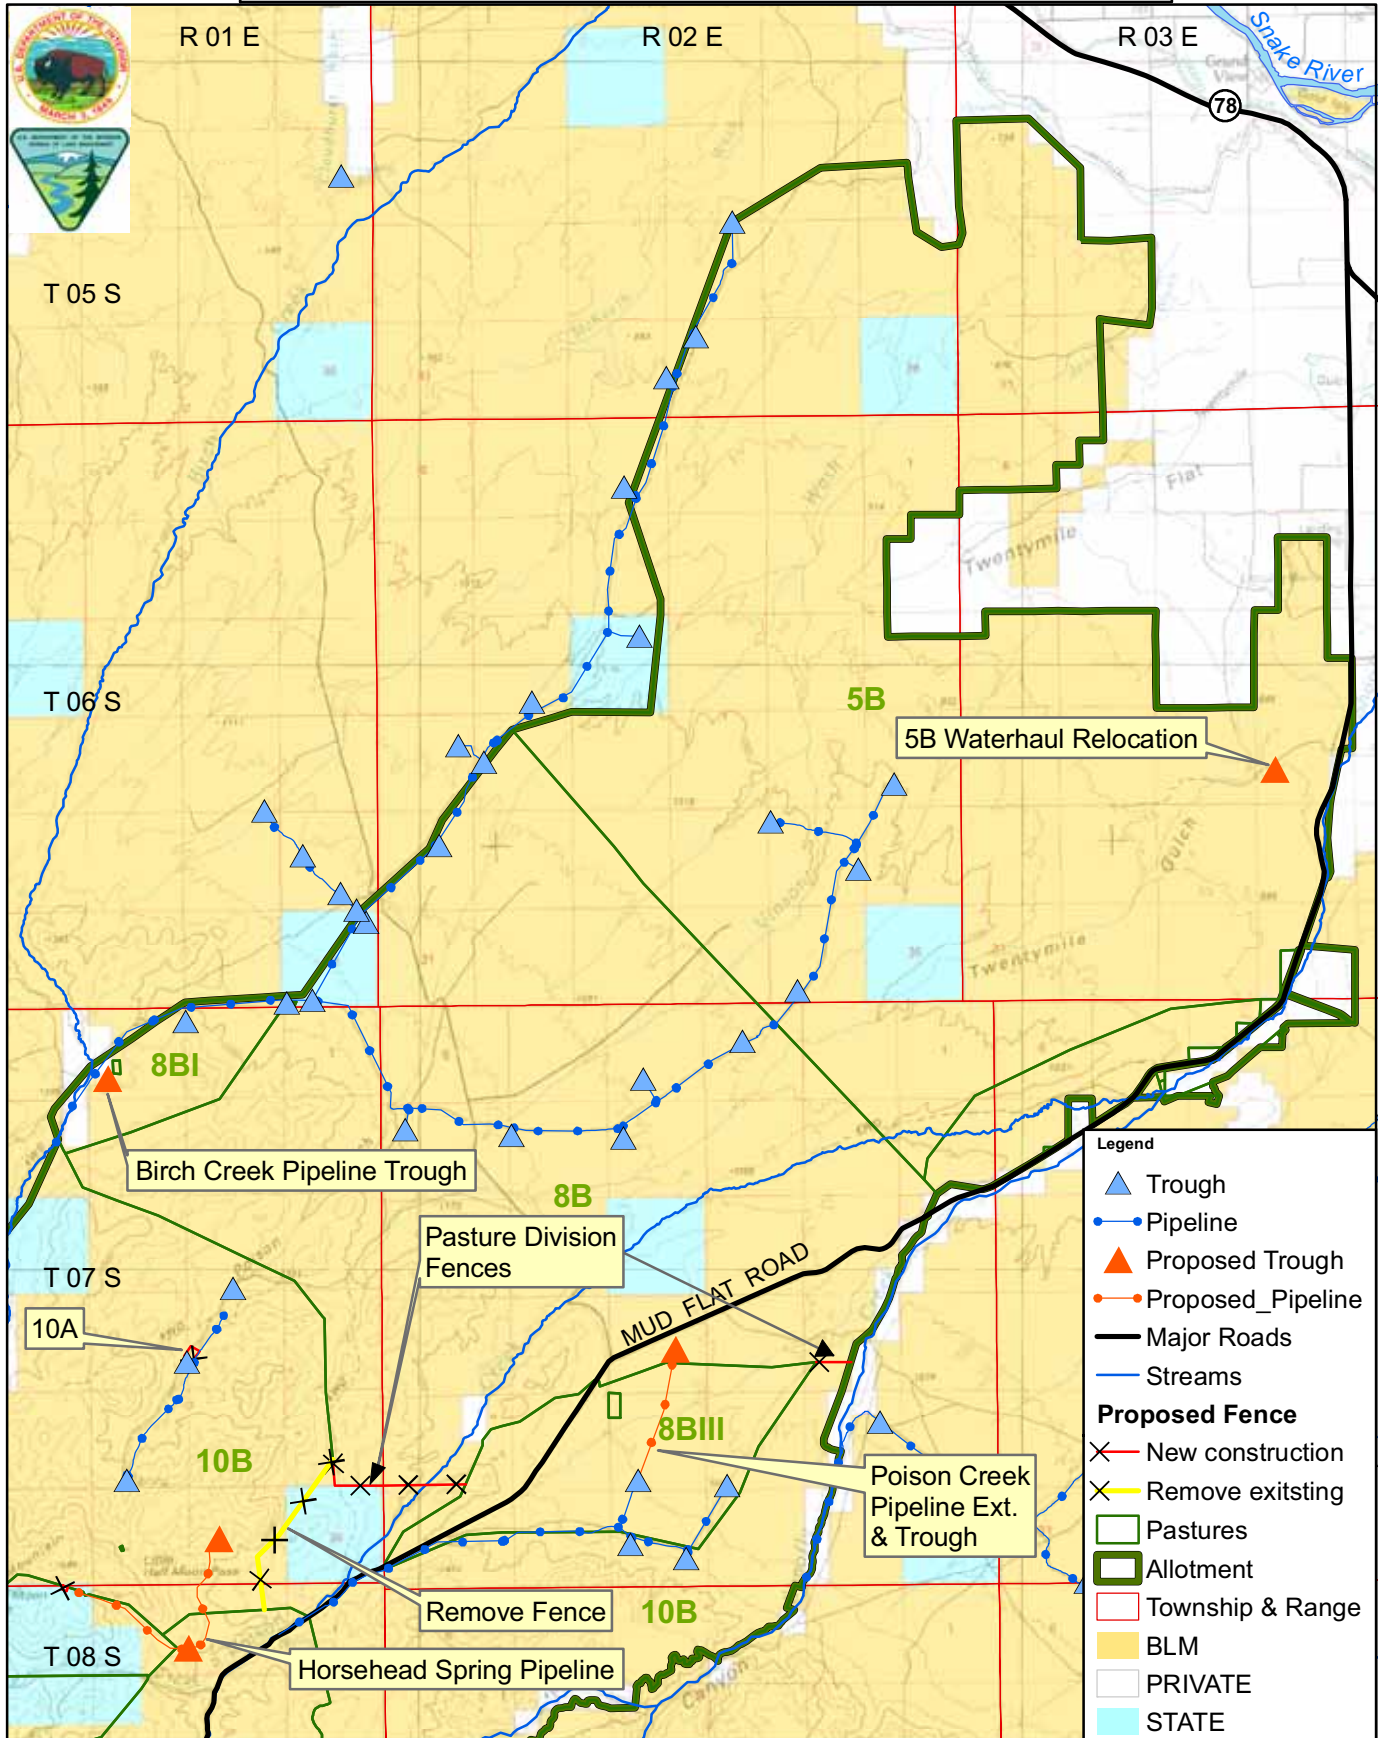

# East Castle Creek Allotment North - Alt C - Map 6

No warranty is made by the Bureau of Land Management. The accuracy, reliability, or completeness of these data for individual use or aggregate use with other data is not guaranteed.