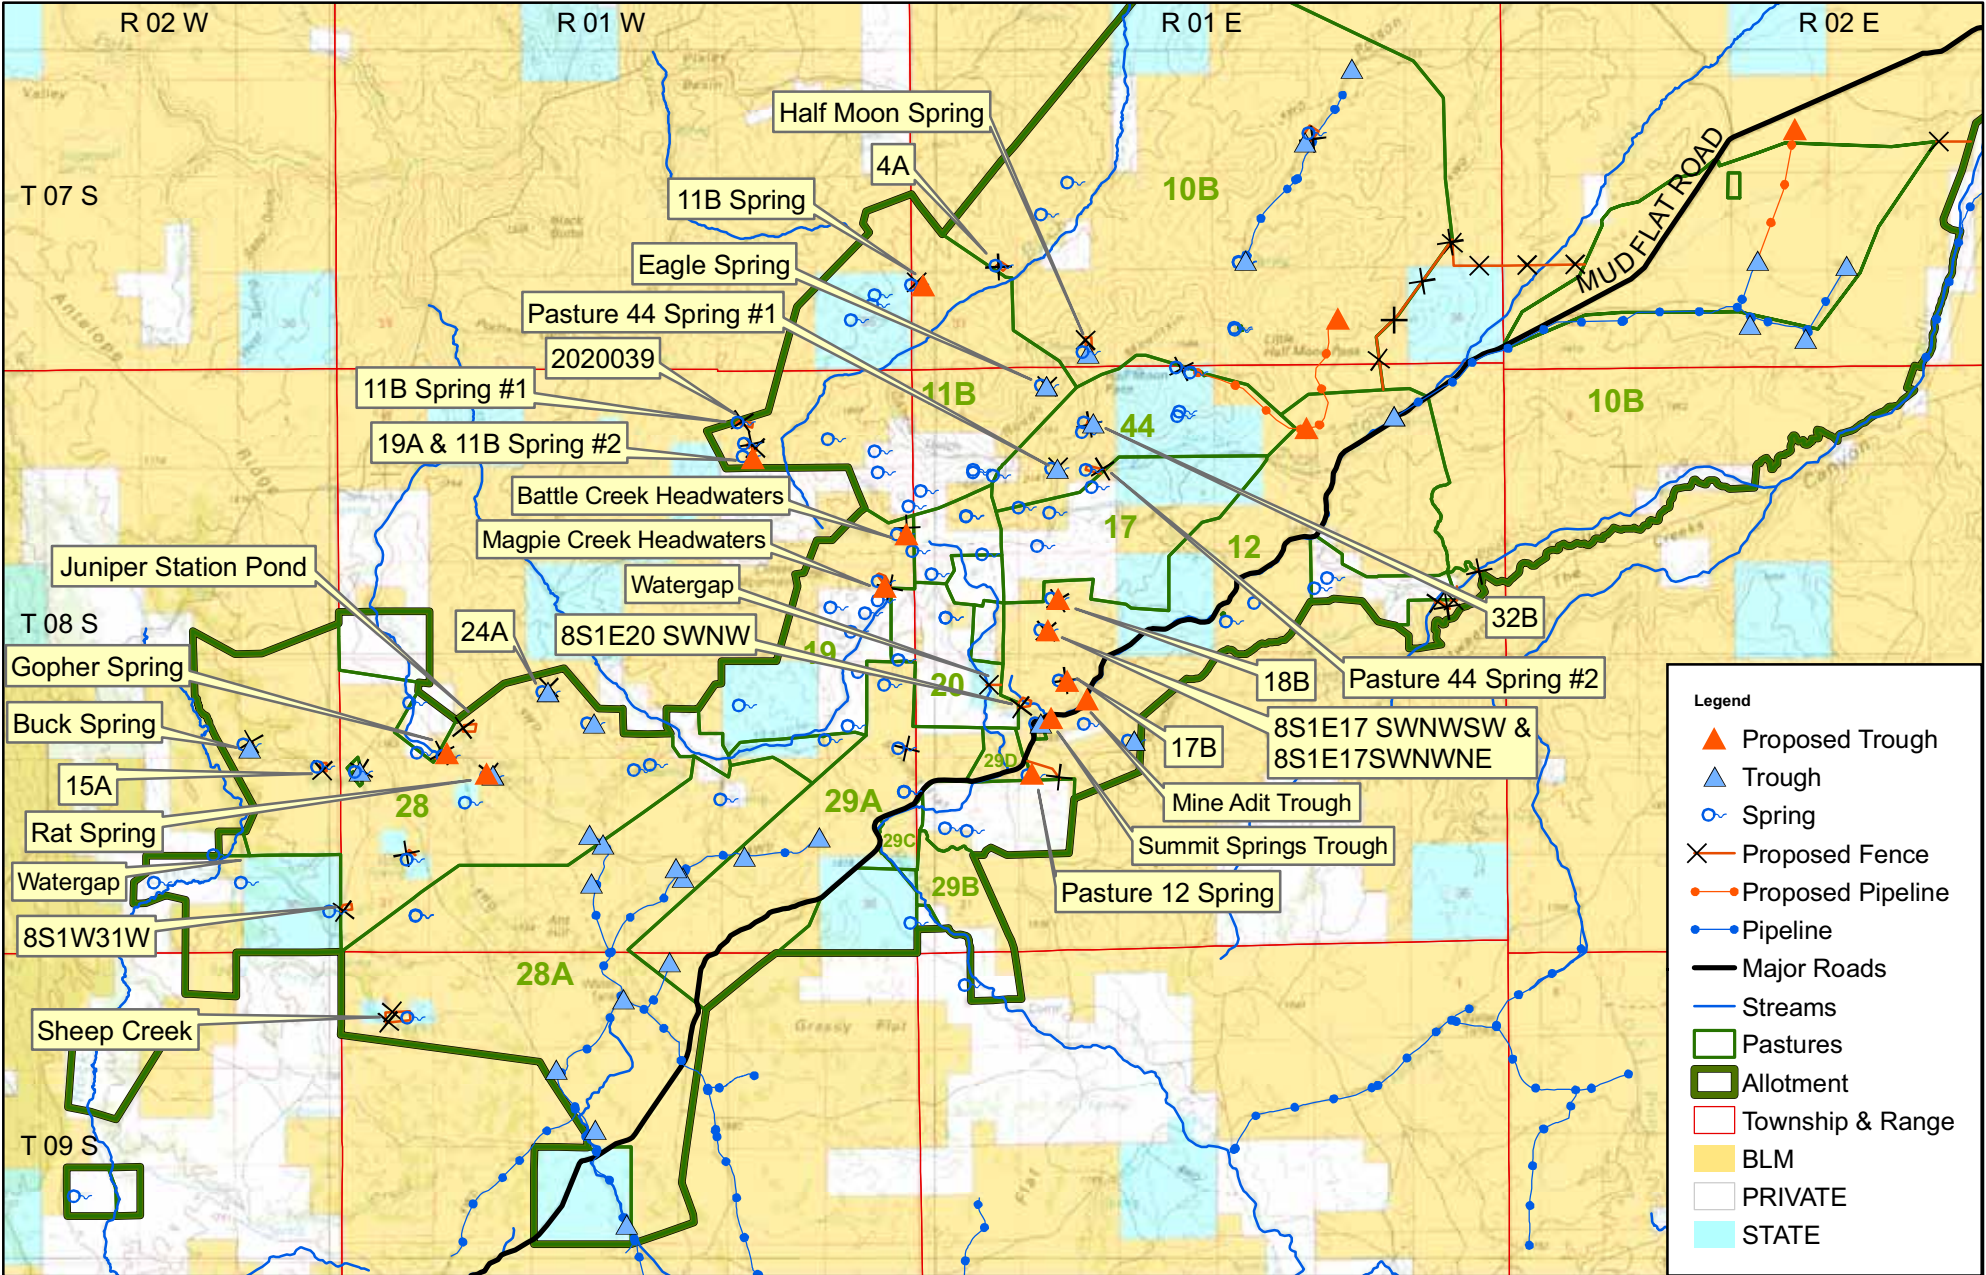

East Castle Creek Allotment South - Alt C - Map 7

No warranty is made by the Bureau of Land Management. The accuracy, reliability, or completeness of these data for individual use or aggregate use with other data is not guaranteed.