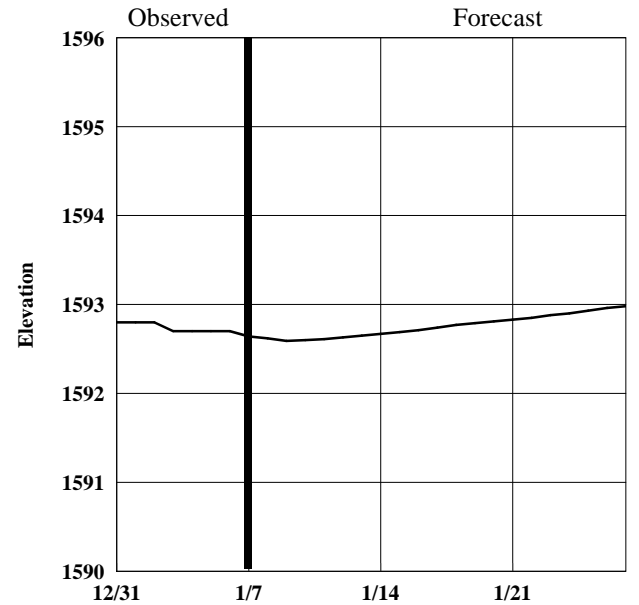

Three-Week Forecast

Fort Peck

Garrison

Oahe

— — Inflow — Release

MRR Reservoir Control Center

Three-Week Forecast

Fort Randall