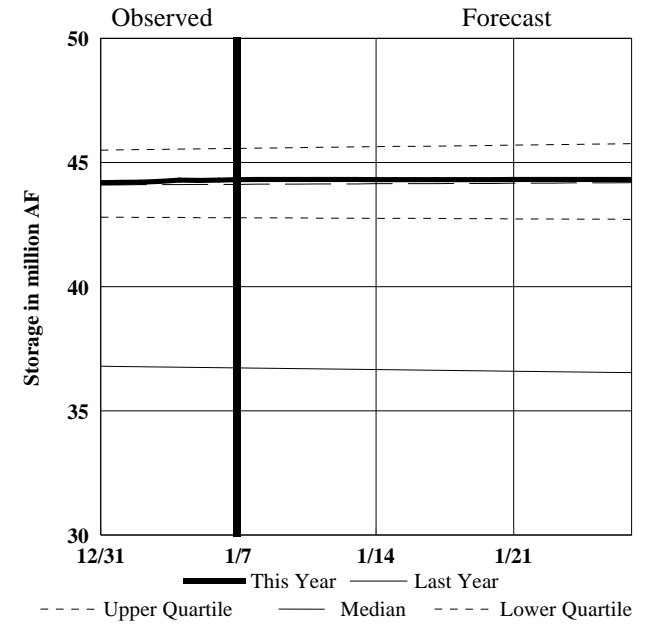

System

MRR Reservoir Control Center