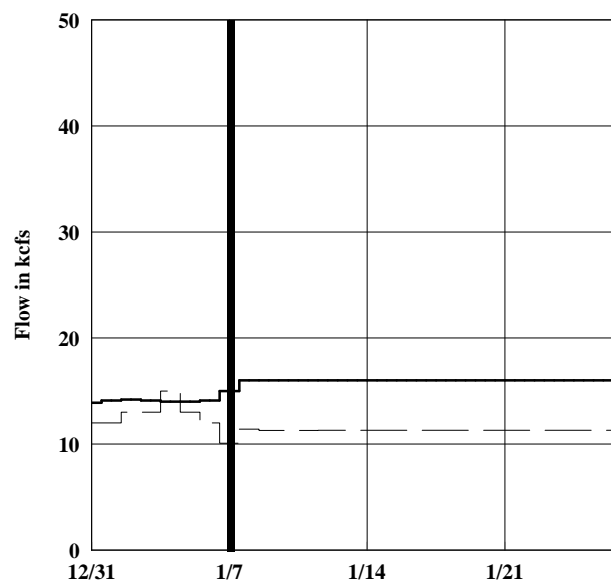

Three-Week Forecast

Fort Peck

Garrison

Oahe

— — Inflow — Release

MRR Reservoir Control Center

Three-Week Forecast

Fort Randall

Gavins Point

System

MRR Reservoir Control Center