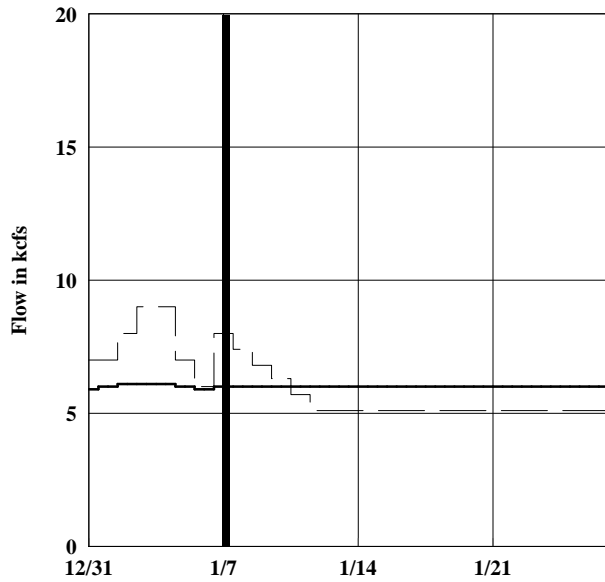

Three-Week Forecast

Fort Peck

Garrison

Oahe

— — Inflow — Release

MRR Reservoir Control Center

Three-Week Forecast

Fort Randall

Gavins Point

System

MRR Reservoir Control Center