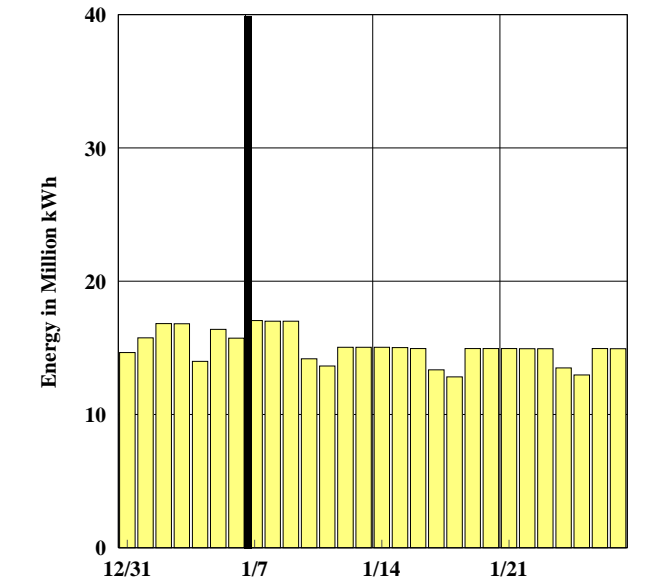

System

MRR Reservoir Control Center