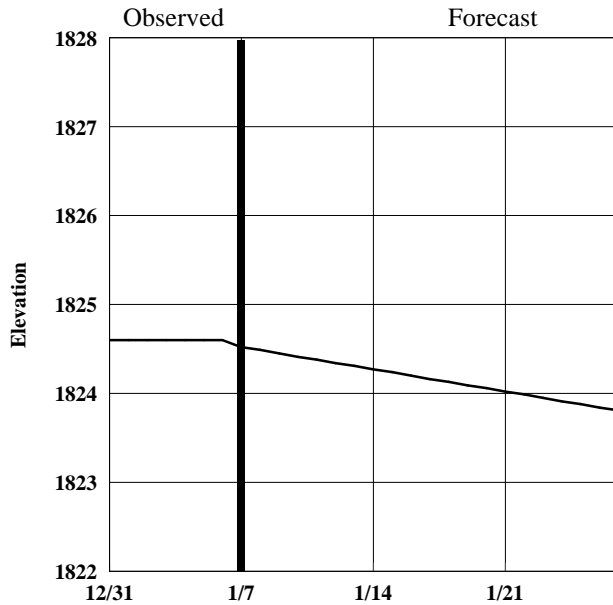

Three-Week Forecast

Fort Peck

Garrison

Oahe

— — Inflow — Release

MRR Reservoir Control Center

Three-Week Forecast

Fort Randall