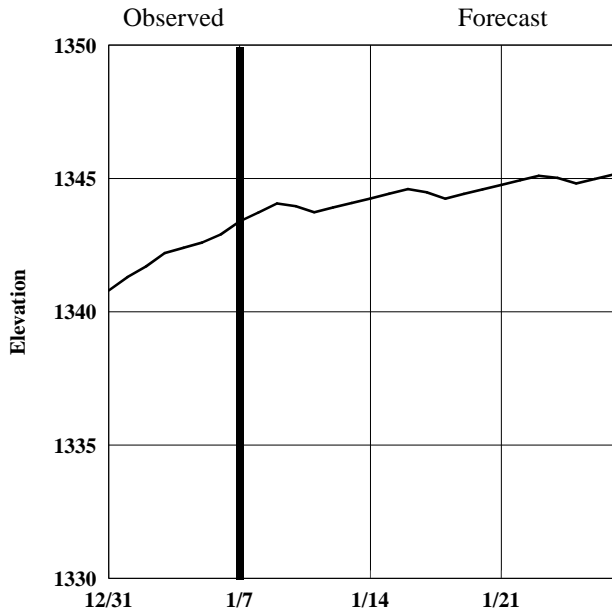

Three-Week Forecast

Fort Peck

Garrison

Oahe

— — Inflow — Release

MRR Reservoir Control Center

Three-Week Forecast

Fort Randall