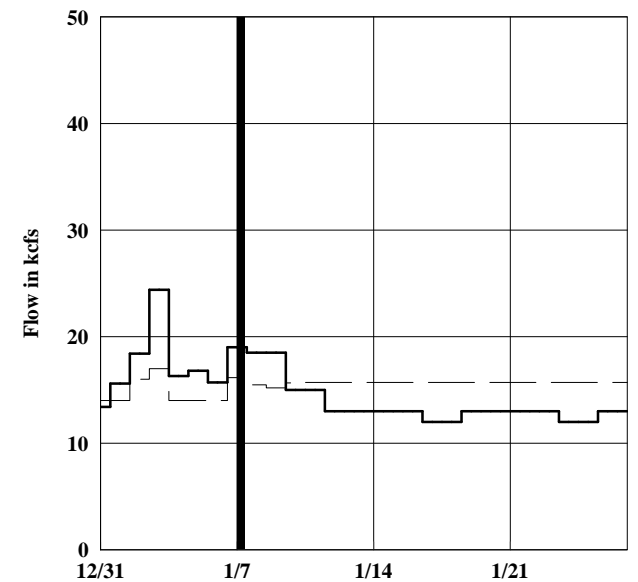

Three-Week Forecast

Fort Peck

Garrison

Oahe

— — Inflow — Release

MRR Reservoir Control Center

Three-Week Forecast

Fort Randall

Gavins Point

System

MRR Reservoir Control Center