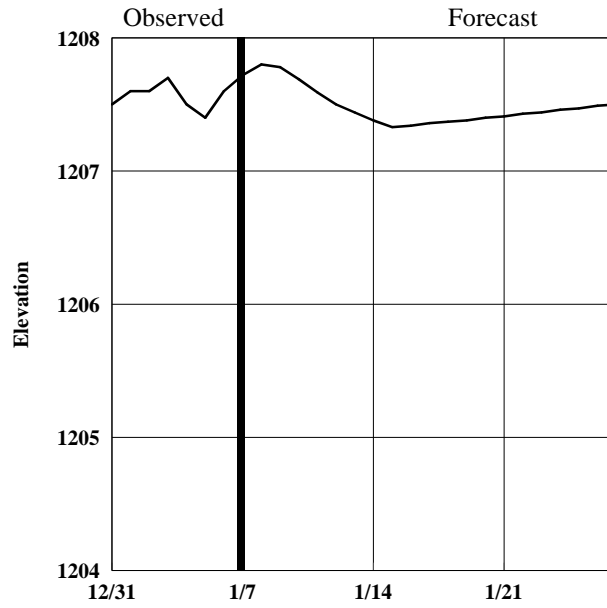

Three-Week Forecast

Fort Peck

Garrison

Oahe

— — Inflow — Release

MRR Reservoir Control Center

Three-Week Forecast

Fort Randall

Gavins Point

System

MRR Reservoir Control Center