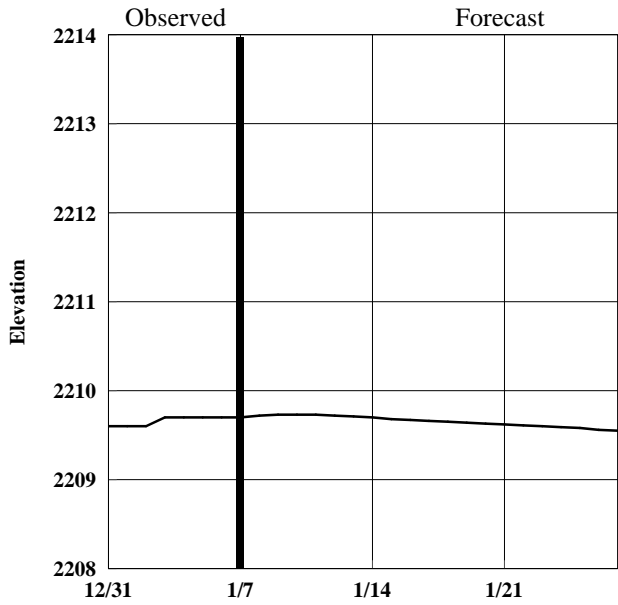

Three-Week Forecast

Fort Peck

Garrison

Oahe

— — Inflow — Release

MRR Reservoir Control Center

Three-Week Forecast

Fort Randall