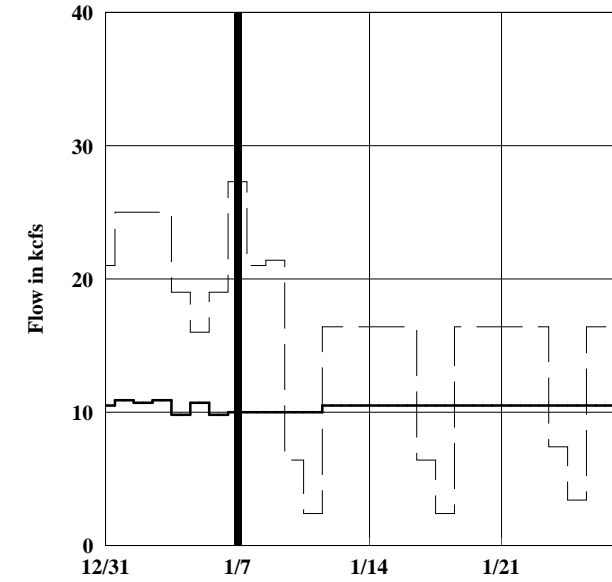

Three-Week Forecast

Fort Peck

Garrison

Oahe

— — Inflow — Release

MRR Reservoir Control Center

Three-Week Forecast

Fort Randall

Gavins Point

System

MRR Reservoir Control Center