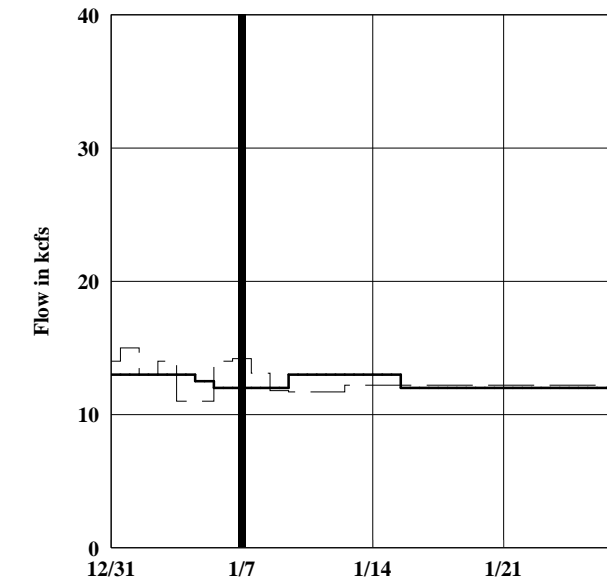

Three-Week Forecast

Fort Peck

Garrison

Oahe

— — Inflow — Release

MRR Reservoir Control Center

Three-Week Forecast

Fort Randall

Gavins Point

System

MRR Reservoir Control Center