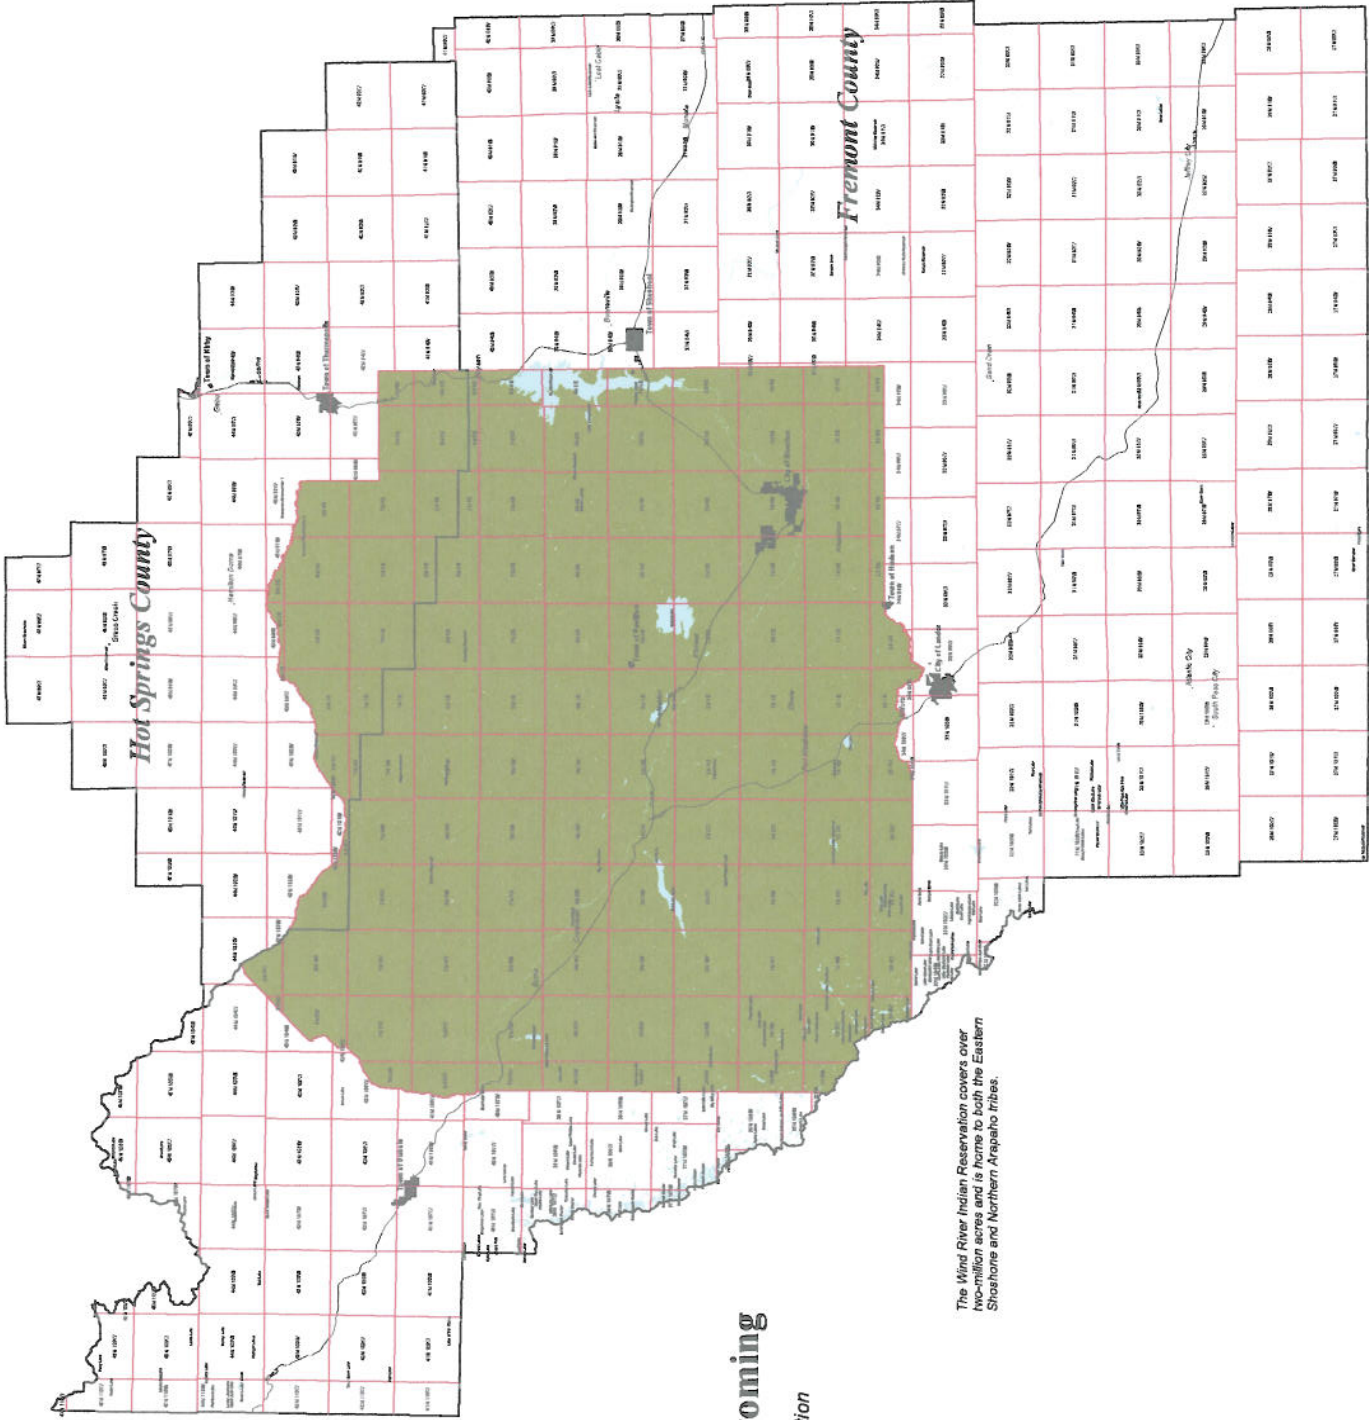

State of Wyoming

Wind River Indian Reservation

The Wind River Indian Reservation covers over two-million acres and is home to both the Eastern Shoshone and Northern Arapaho Tribes.

Wyoming Department of Revenue
441 Wilson, Tax Division
Cheyenne, Wyoming 82002
Phone: 307.473.2200
Fax: 307.473.2201

State Plane Coordinate System
North American Datum 1927
Projected on Quarter 4, 2000