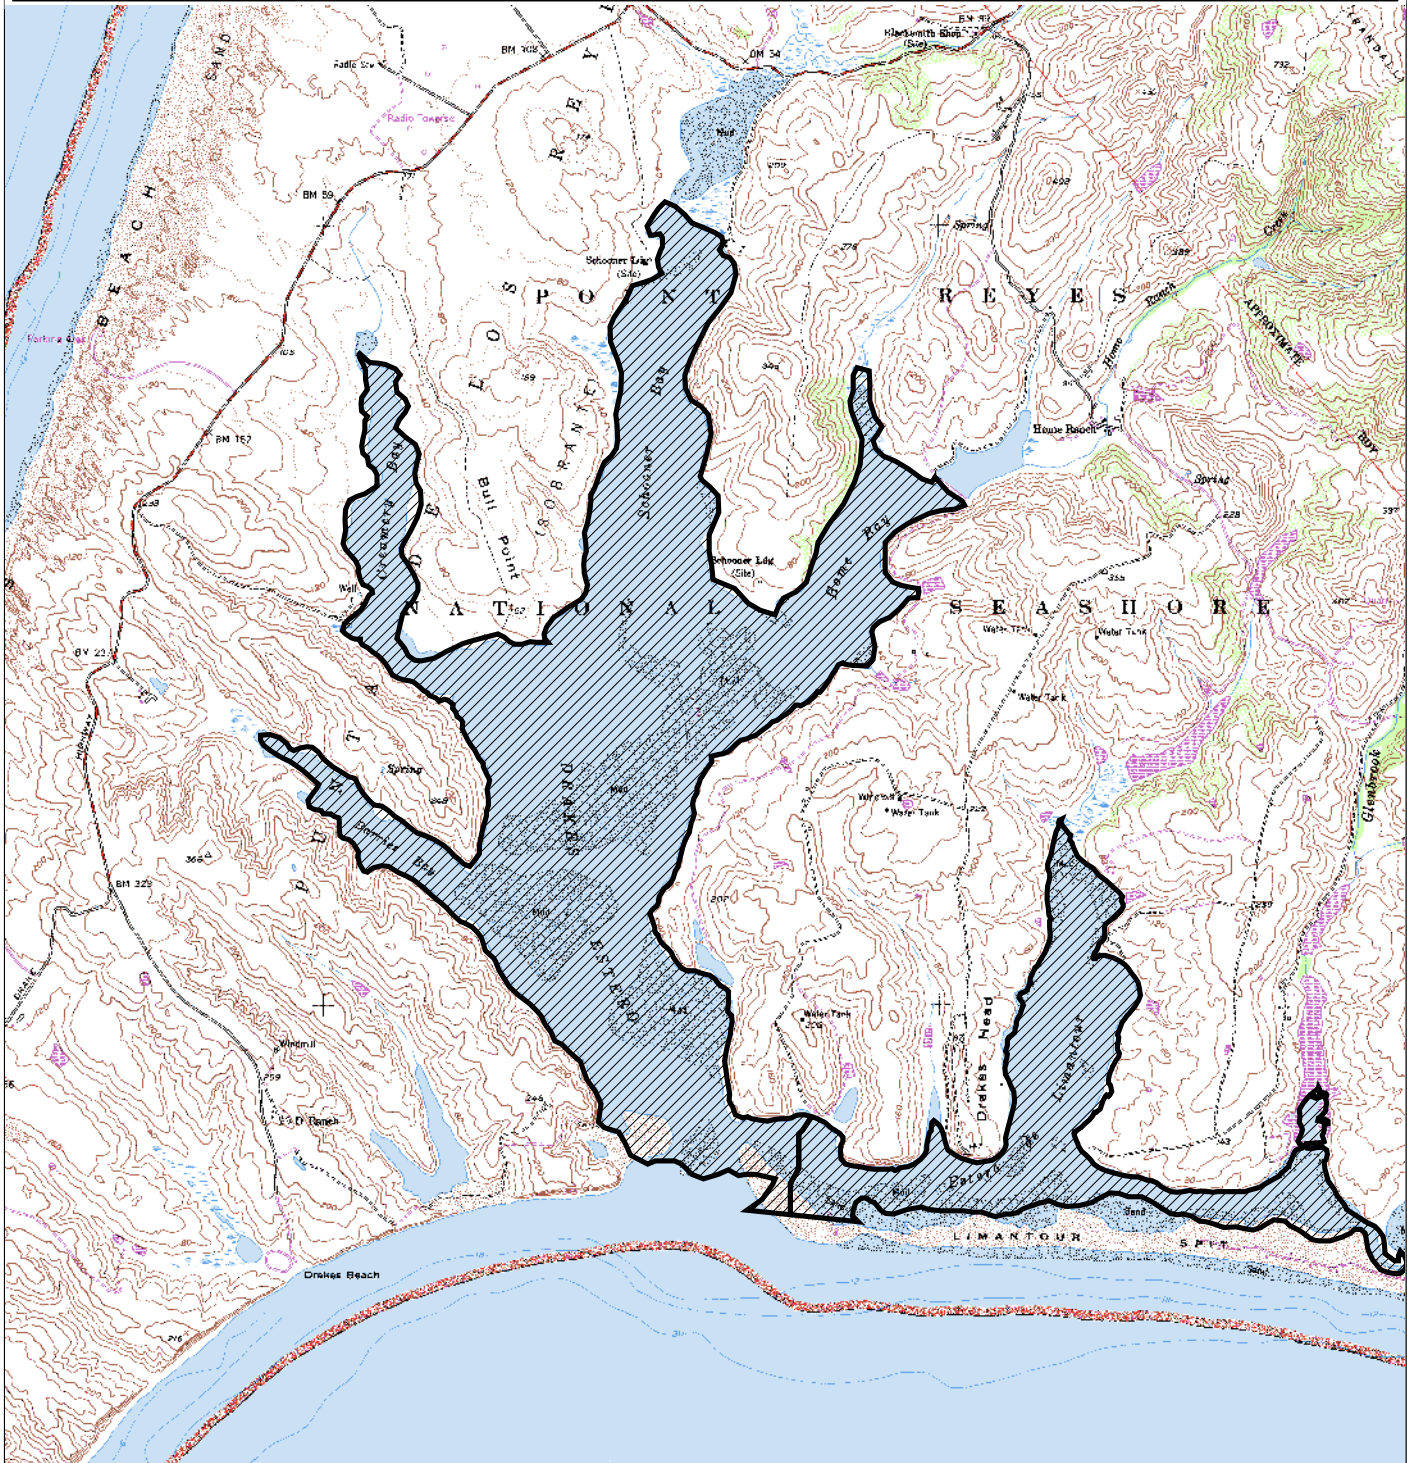

Seal Protection Closures

Point Reyes National Seashore

**Drake's and Limantour
Esteros**
Closed March 1 - June 30

Map Location

National Park Service
Point Reyes National Seashore
GIS Team