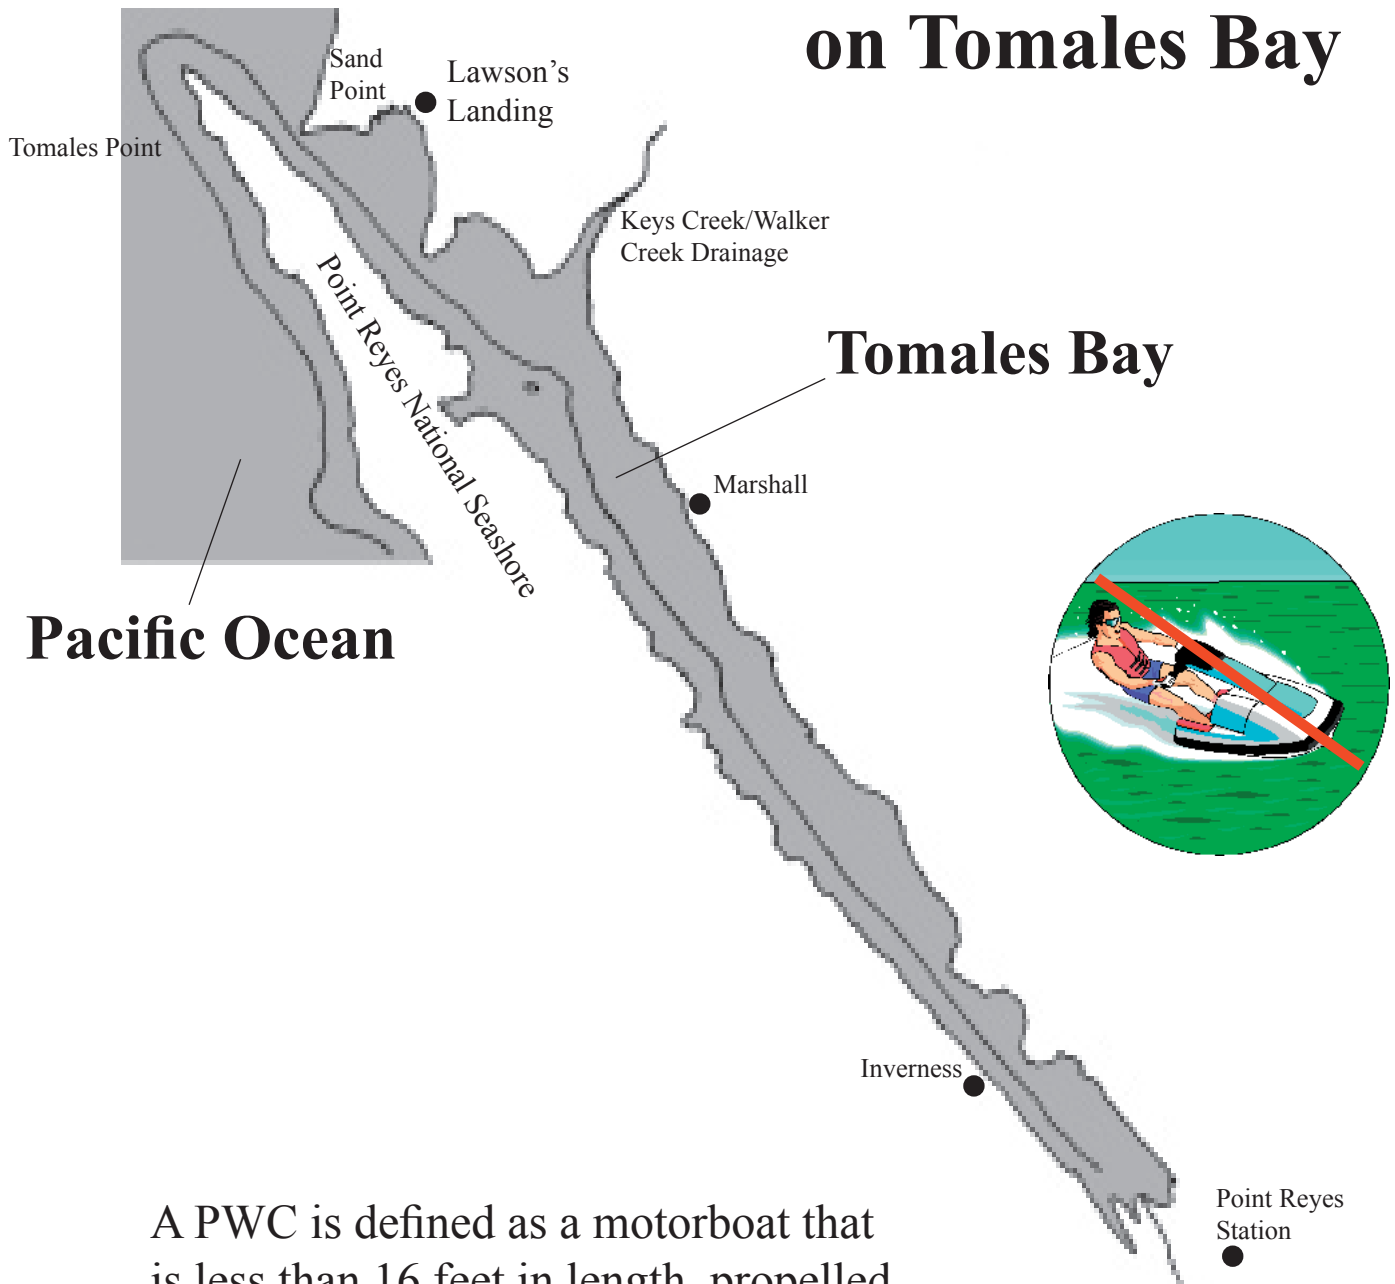

Personal Water Craft Prohibited on Tomales Bay

A PWC is defined as a motorboat that is less than 16 feet in length, propelled by a water jet pump, and designed to be operated by a person sitting, standing, or kneeling on the vessel rather than sitting or standing inside the vessel.