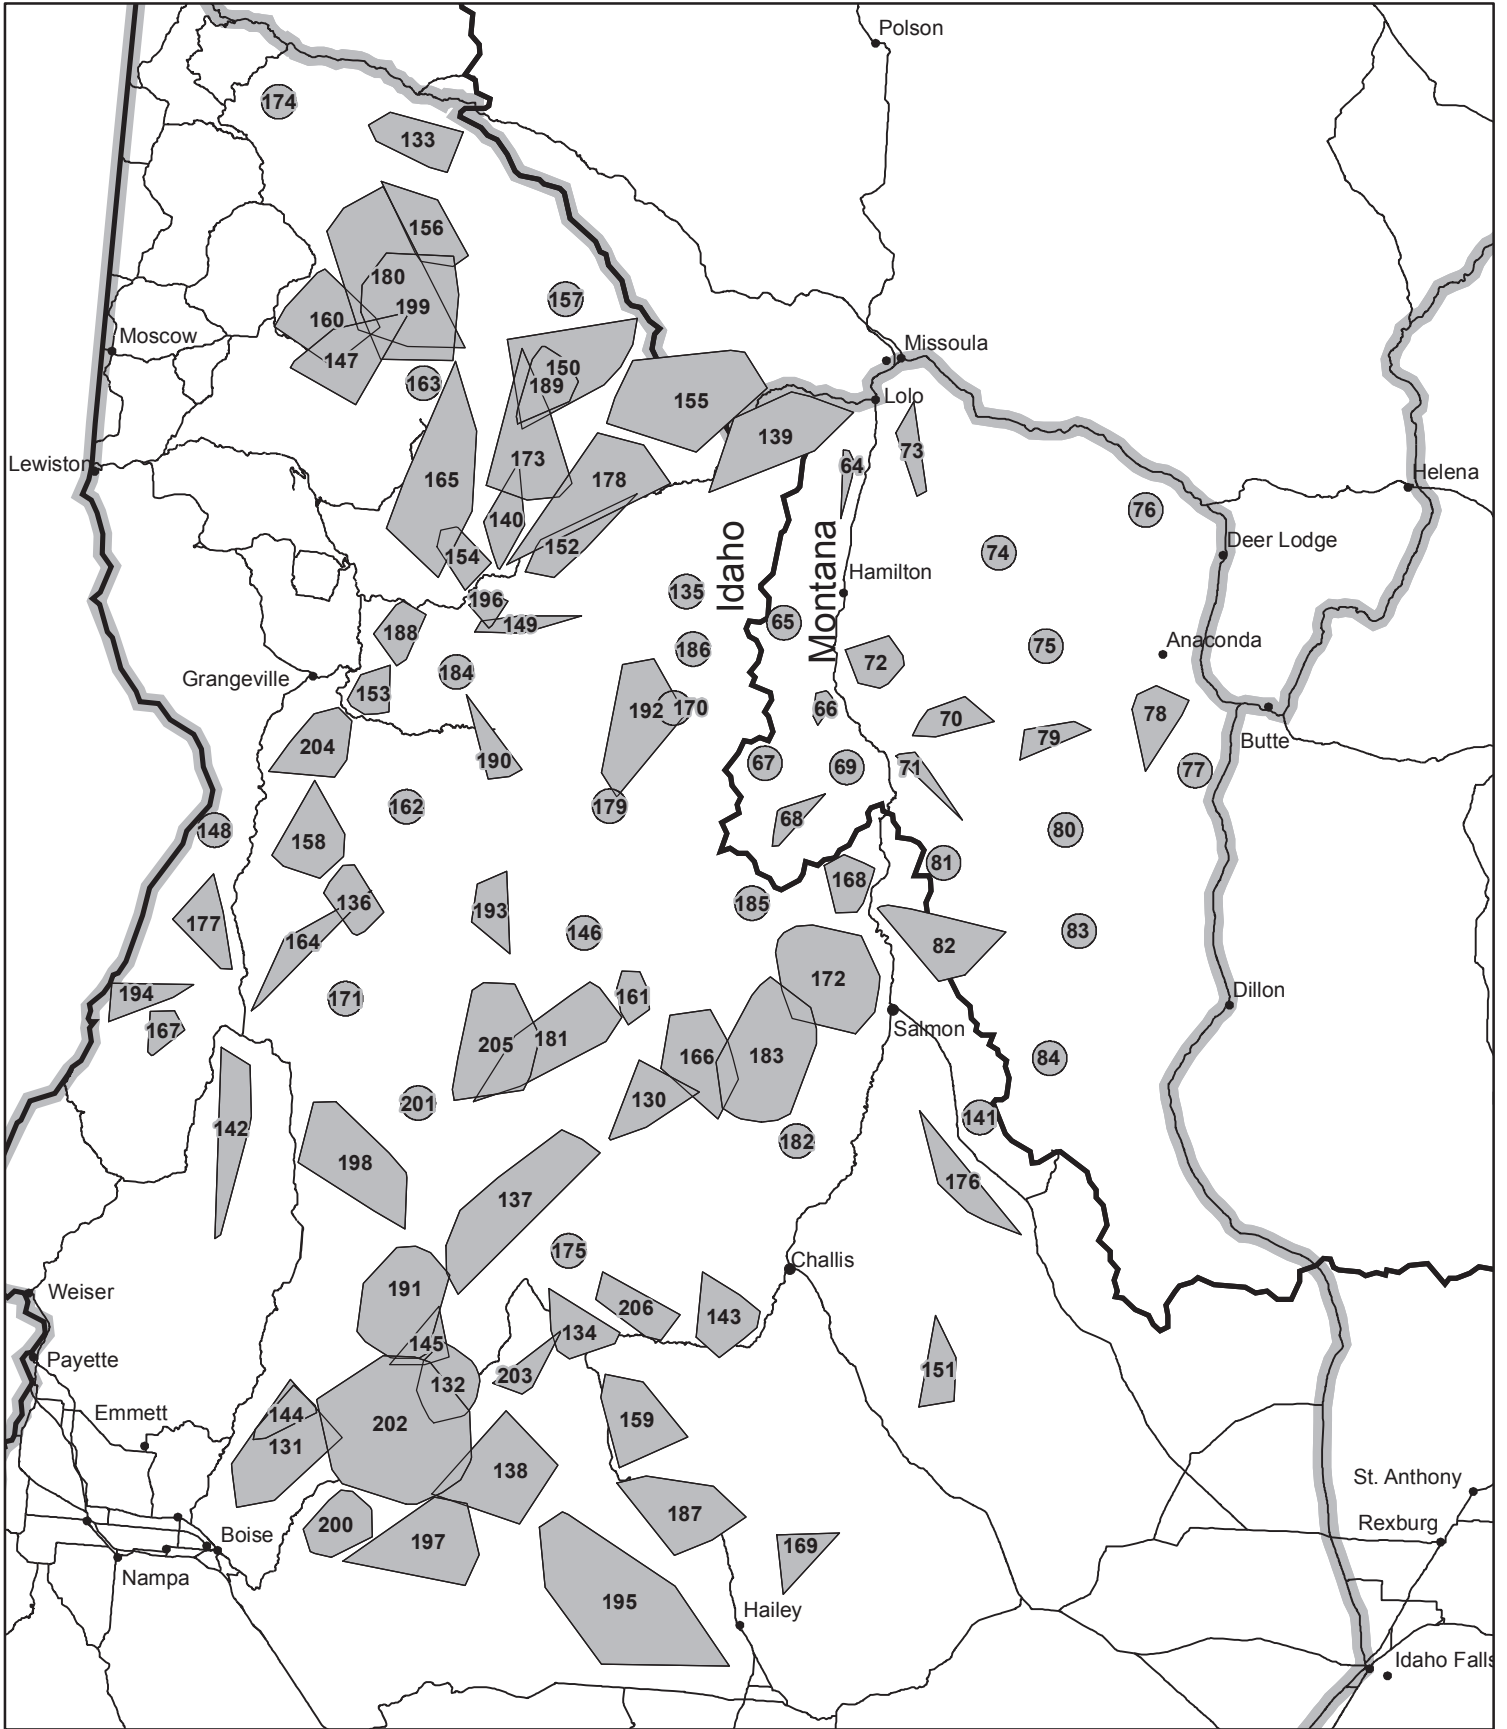

Figure 4. Central Idaho Wolf Recovery Area

- 1 Wolf Pack Distribution (See Tables)
- Recovery Area Boundary
- State Boundary
- Major Highways
- National Park Service

Montana Fish, Wildlife and Parks Information Services Division generated wolf pack locations from telemetry locations and other data provided by US Fish & Wildlife Service, National Park Service, Idaho Fish & Game, Nez Perce Tribe, and Wyoming Game & Fish. All other data layers from Montana Natural Resource Information System, Idaho and Wyoming data clearinghouses. Other data layers digitized at 1:100,000.

Montana Fish, Wildlife and Parks; 1420 E. 6th Ave, Helena, MT 59620
AnnualProjects/WolfReport/2008_Season 3/4/2009