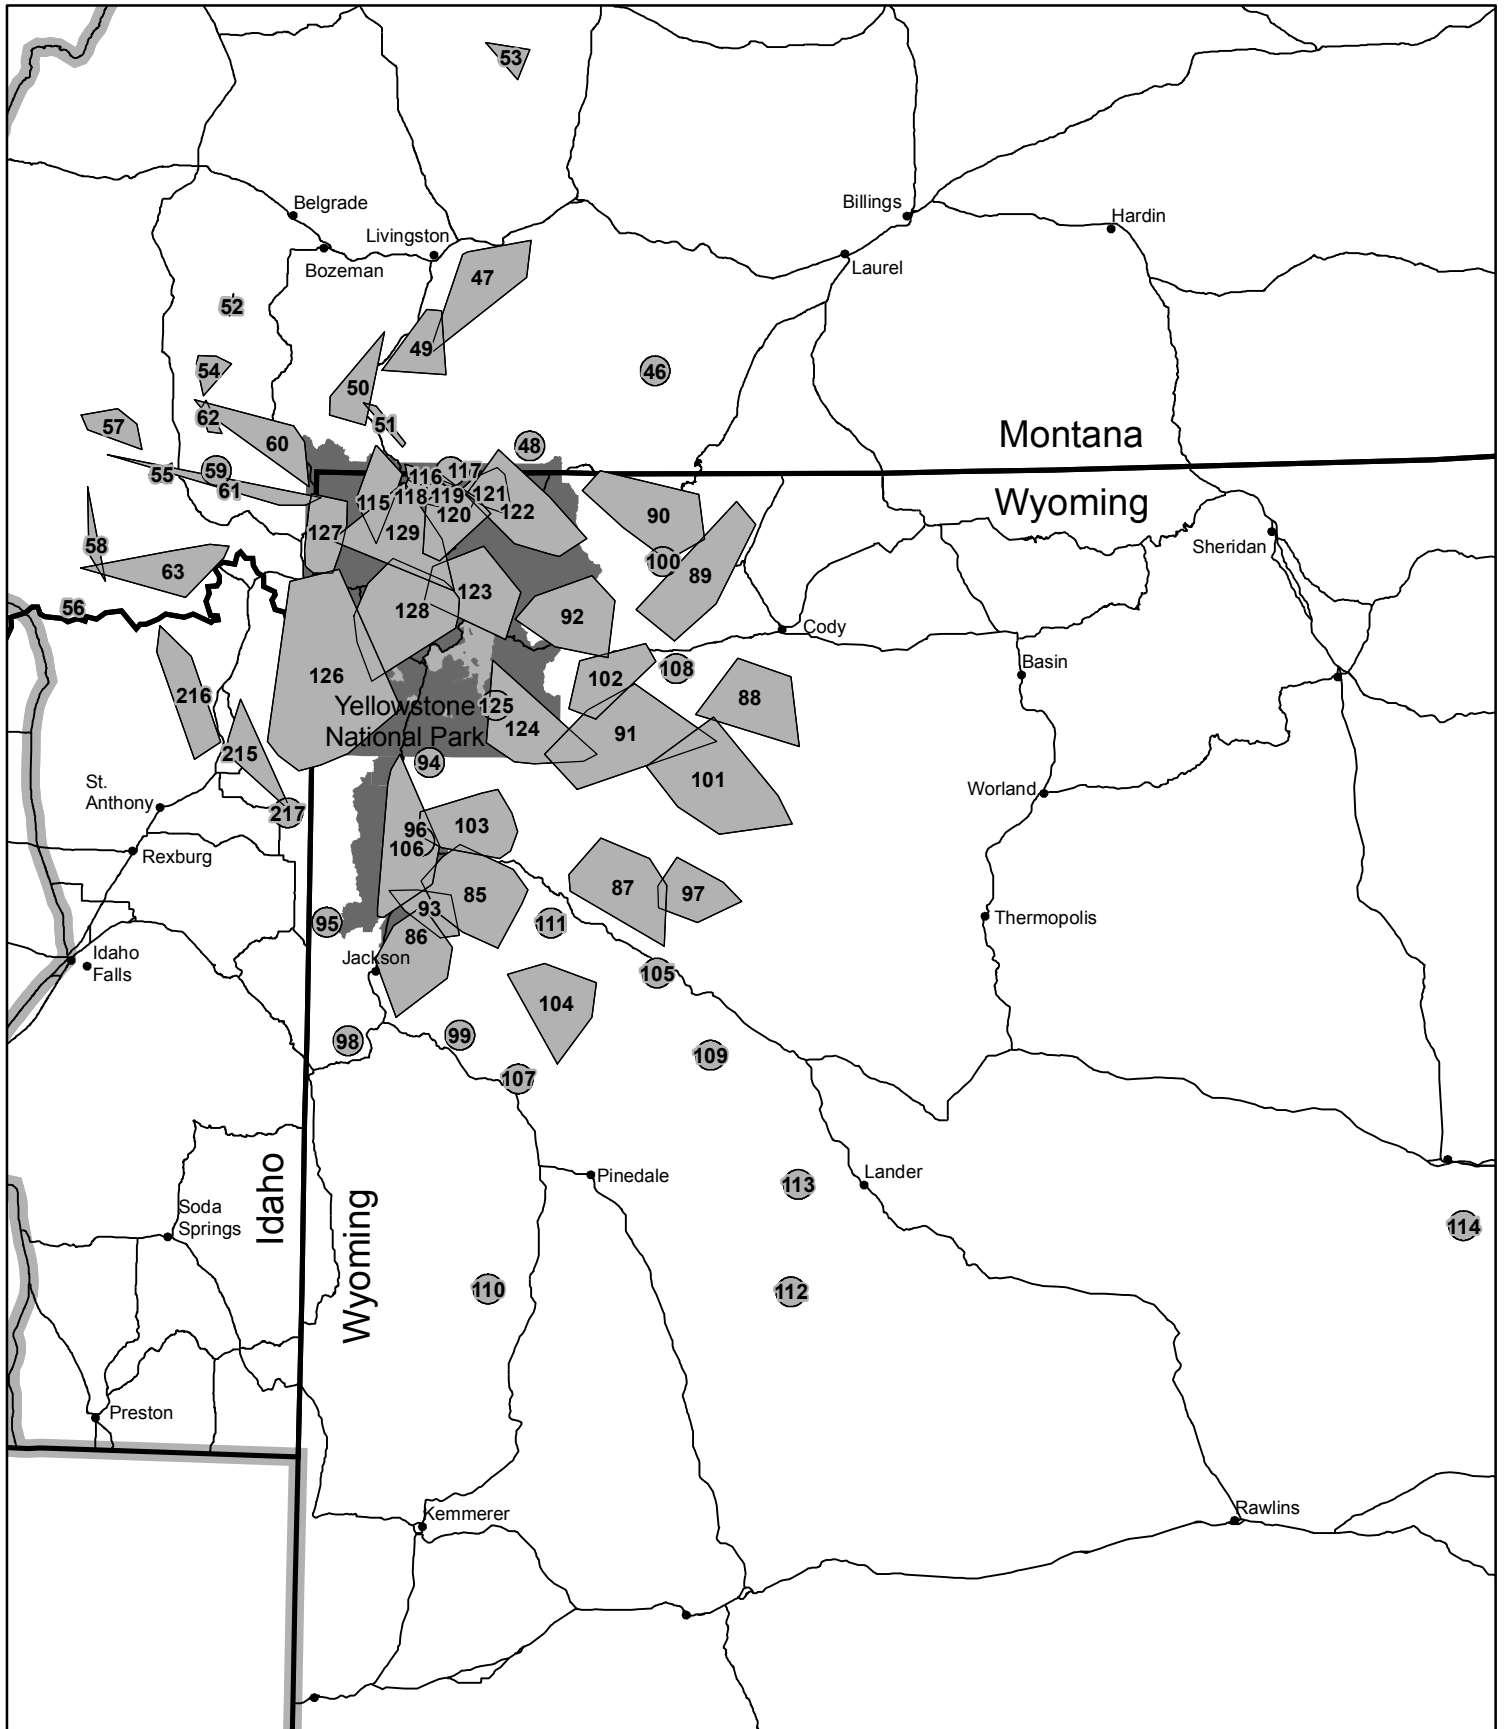

Figure 3. Greater Yellowstone Wolf Recovery Area

- Wolf Pack Distribution (See Tables)
- Recovery Area Boundary
- State Boundary
- Major Highways
- National Park Service