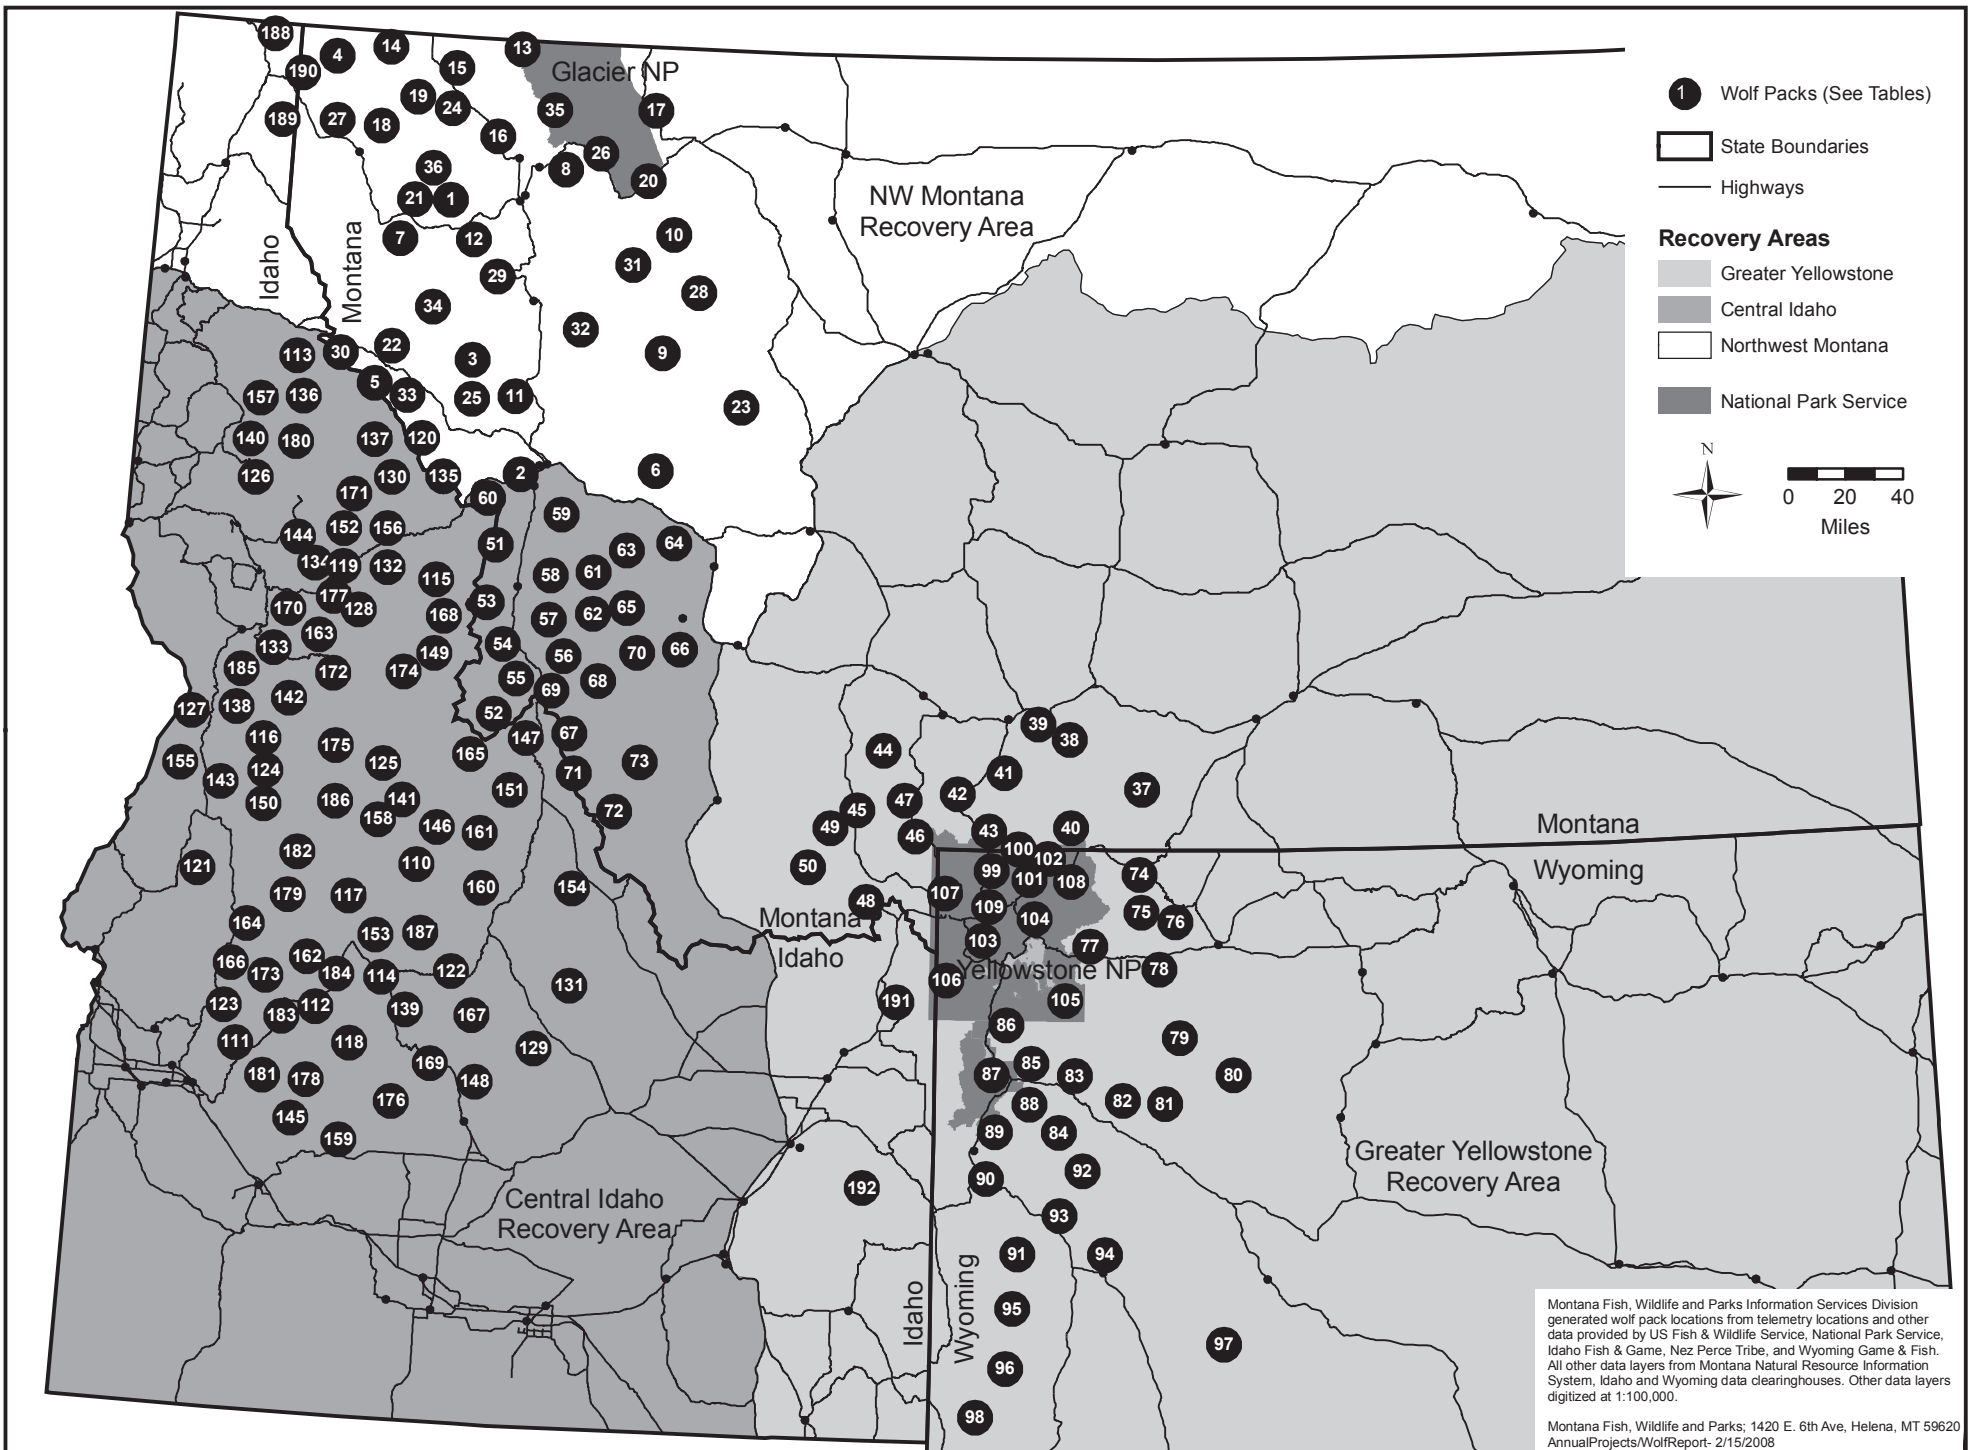

Figure 1. Central Idaho, Northwest Montana and Greater Yellowstone Wolf Recovery Areas

Montana Fish, Wildlife and Parks Information Services Division generated wolf pack locations from telemetry locations and other data provided by US Fish & Wildlife Service, National Park Service, Idaho Fish & Game, Nez Perce Tribe, and Wyoming Game & Fish. All other data layers from Montana Natural Resource Information System, Idaho and Wyoming data clearinghouses. Other data layers digitized at 1:100,000.

Montana Fish, Wildlife and Parks; 1420 E. 6th Ave, Helena, MT 59620  
AnnualProjects/WolfReport- 2/15/2008