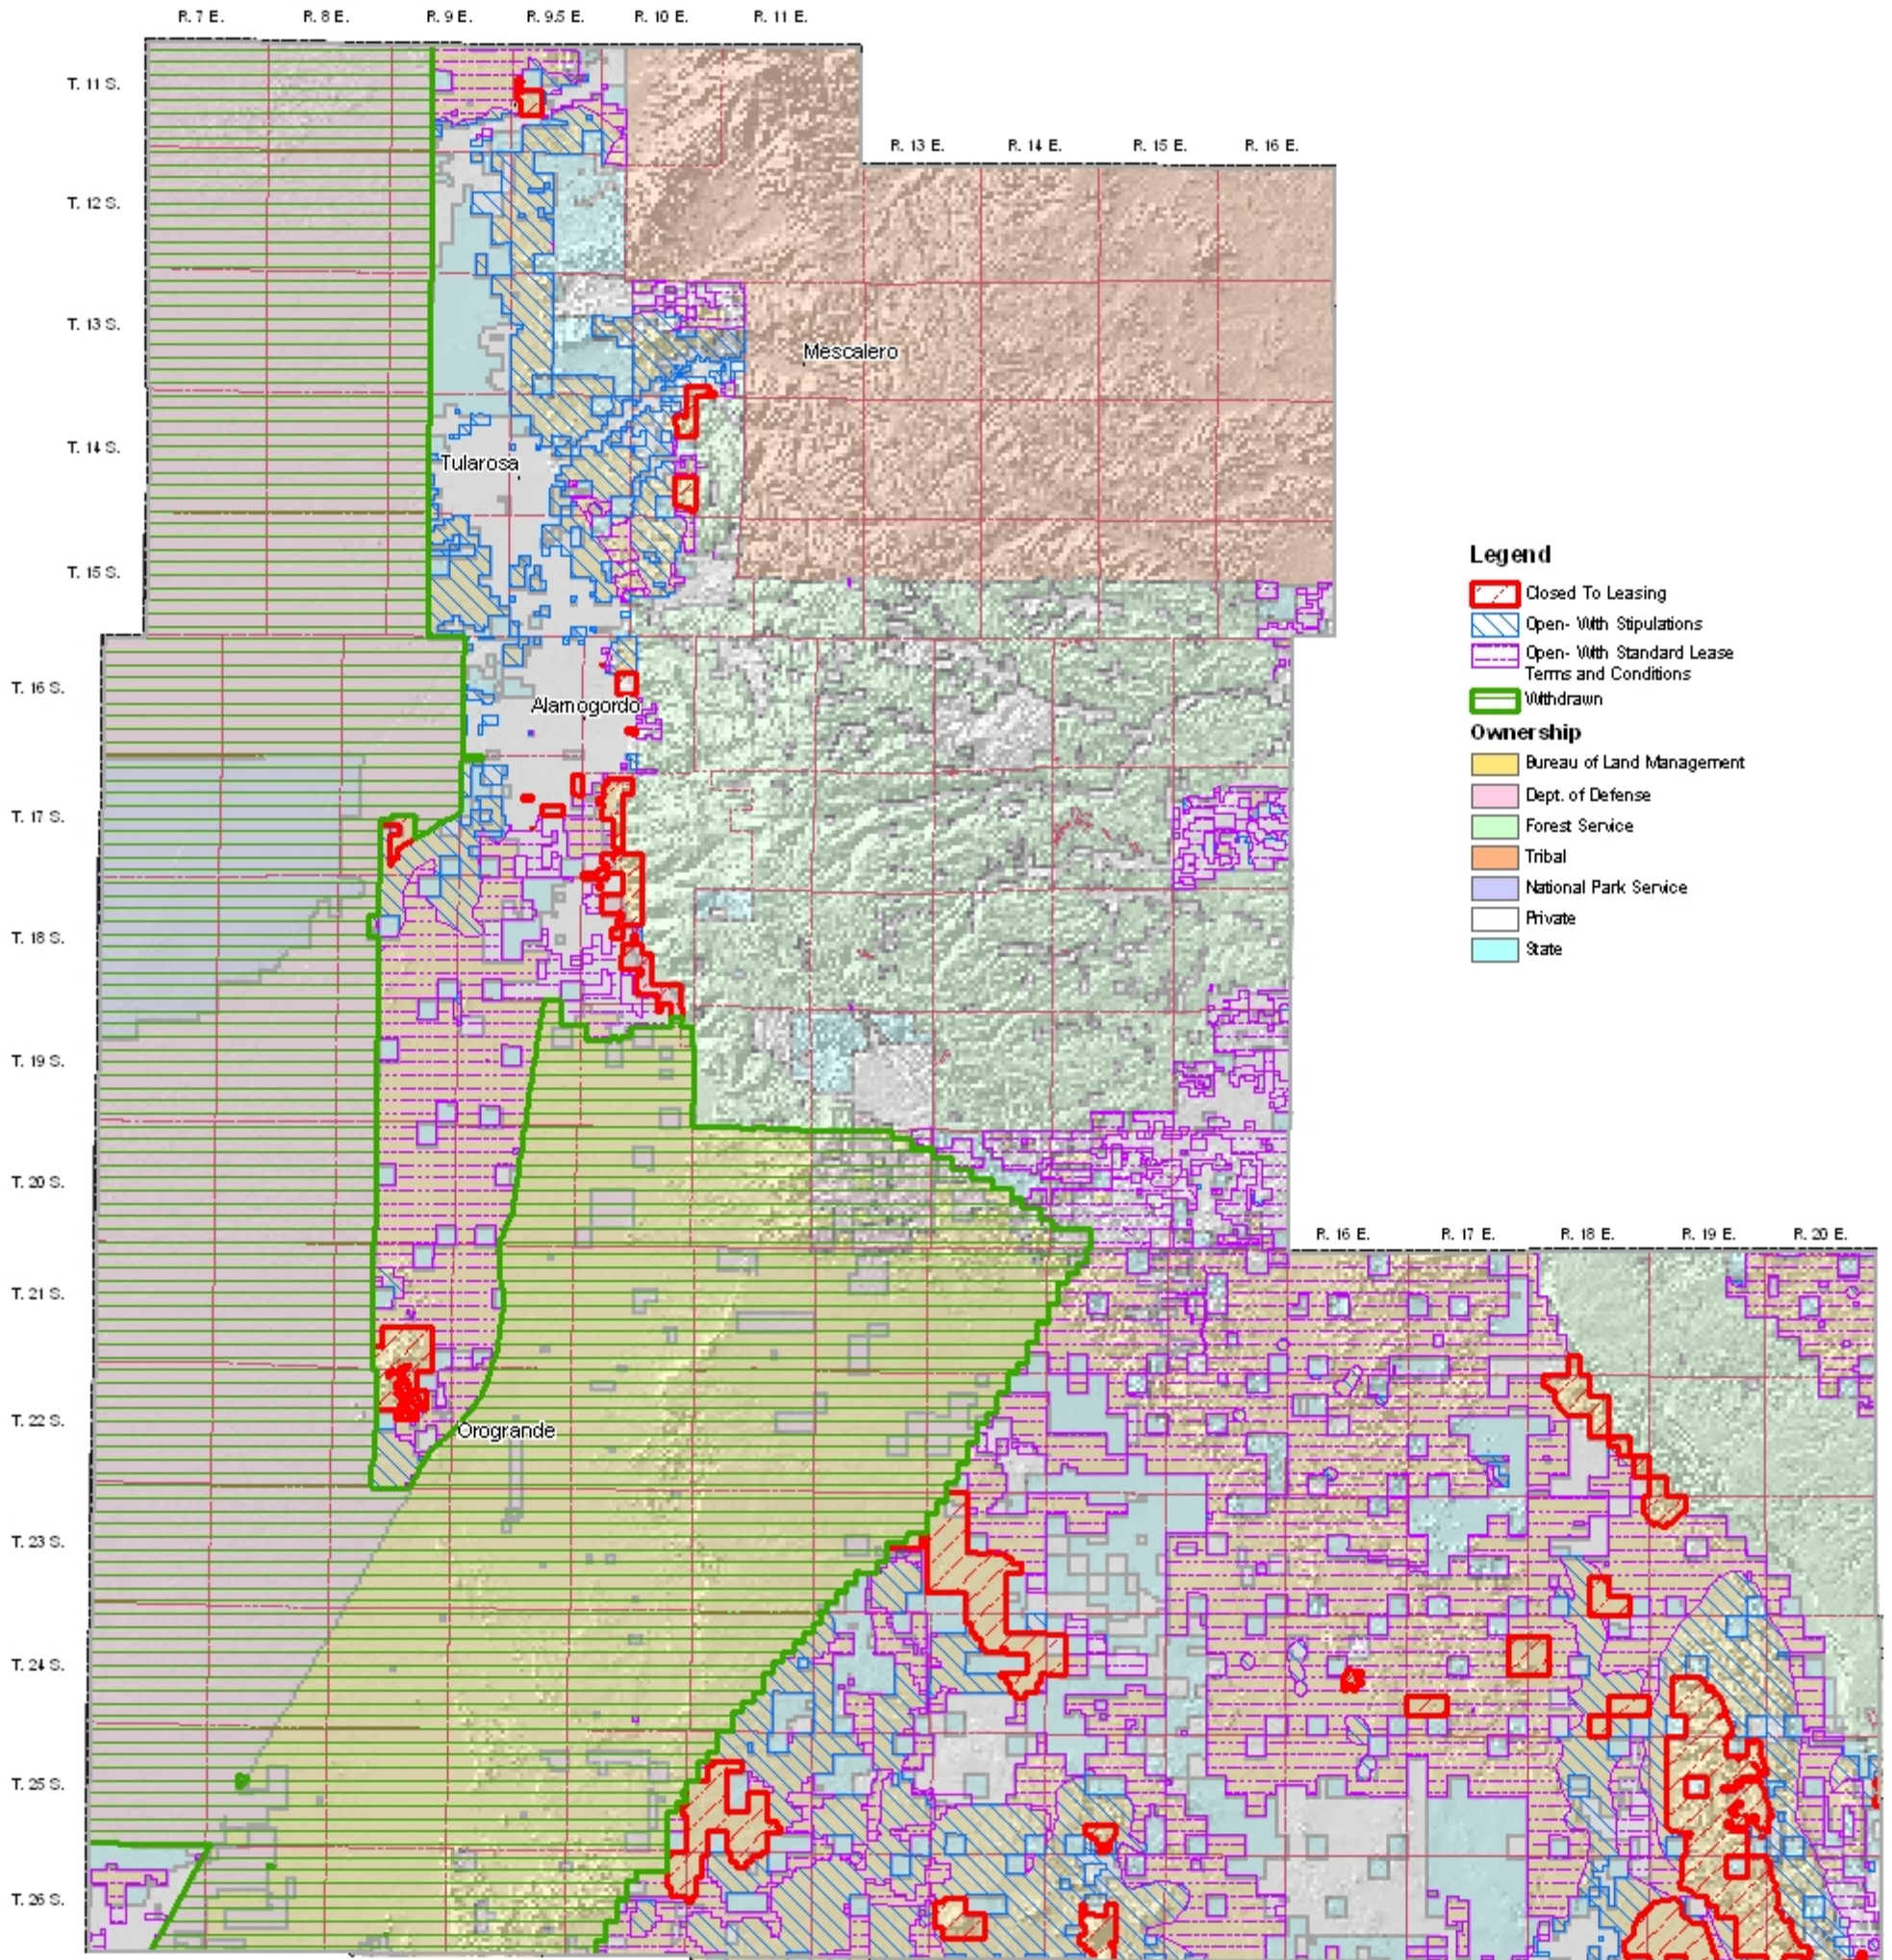

Otero County

Legend

- Closed To Leasing
 - Open- With Stipulations
 - Open- With Standard Lease Terms and Conditions
 - Withdrawn
- Ownership**
- Bureau of Land Management
 - Dept. of Defense
 - Forest Service
 - Tribal
 - National Park Service
 - Private
 - State

0 340 680 1,020 Miles

No Warranty is made by the Bureau of Land Management as to the accuracy, reliability, or completeness of these data for individual use or aggregate use with other data, or for purposes not intended by the BLM. Spatial information may not meet National Map Accuracy Standards. This information is subject to change without notification.