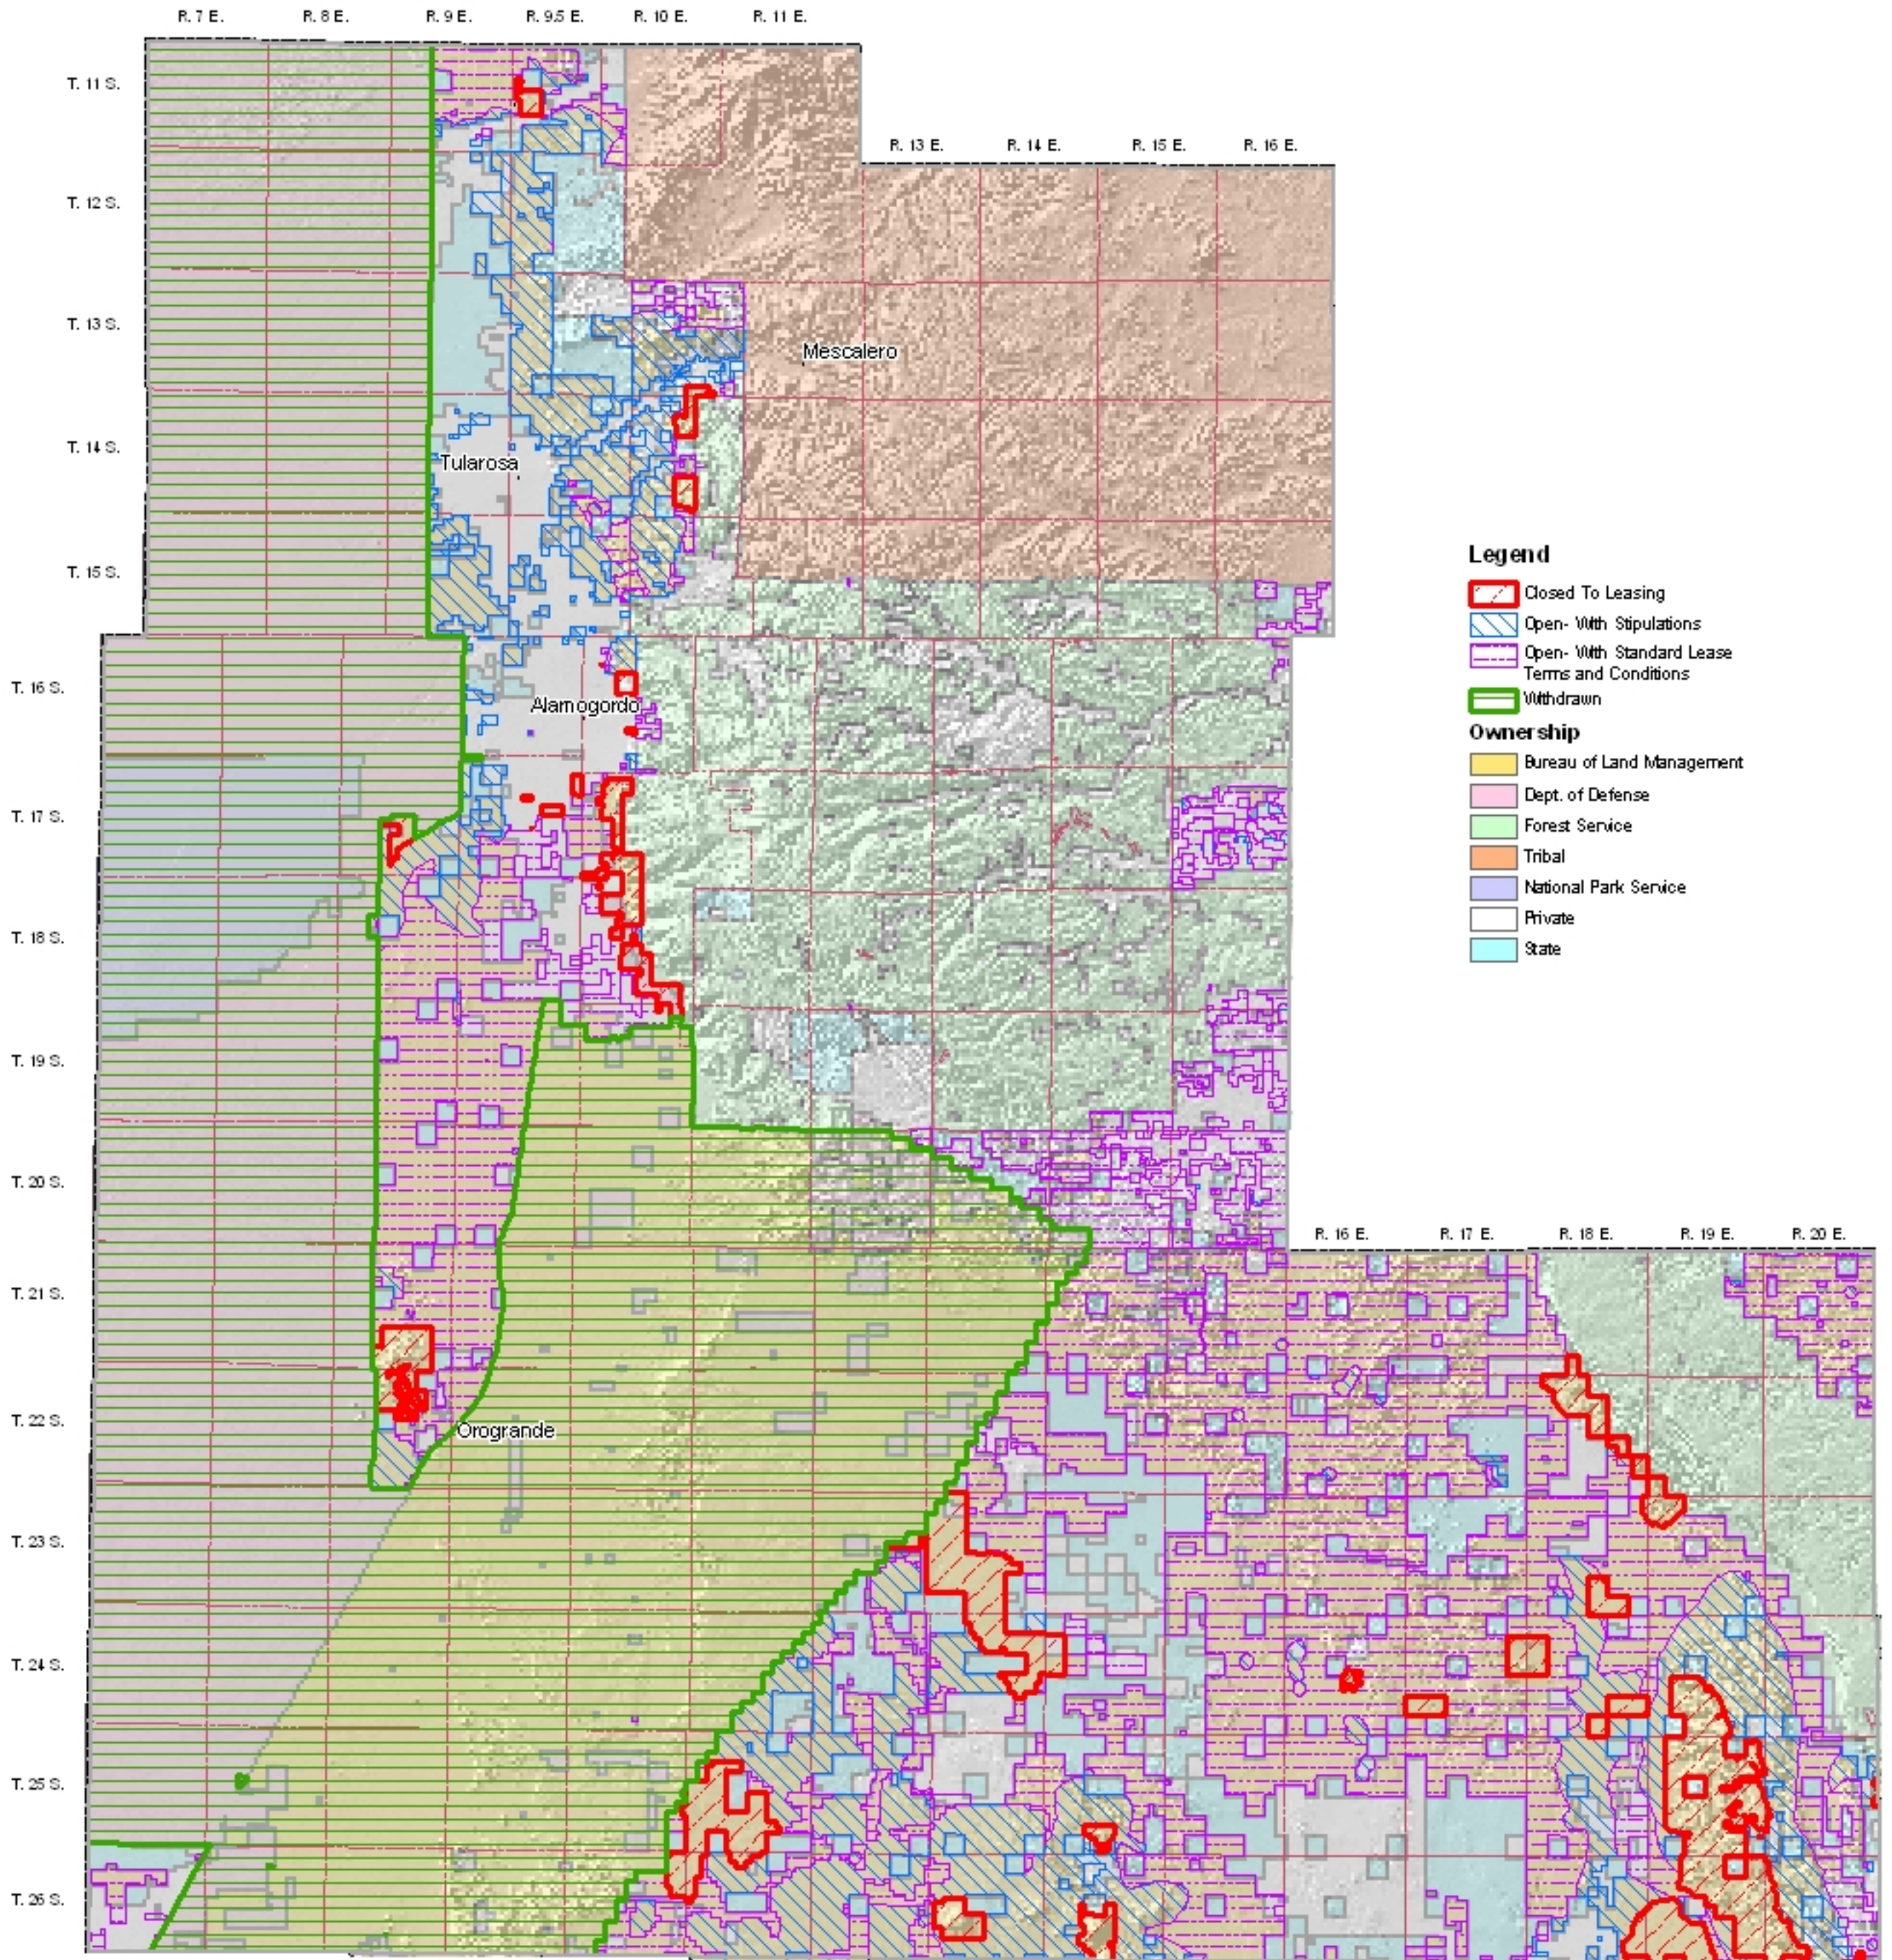

Otero County

Legend

- Closed To Leasing
 - Open- With Stipulations
 - Open- With Standard Lease Terms and Conditions
 - Withdrawn
- Ownership**
- Bureau of Land Management
 - Dept. of Defense
 - Forest Service
 - Tribal
 - National Park Service
 - Private
 - State

0 340 680 1,020 Miles

No Warranty is made by the Bureau of Land Management as to the accuracy, reliability, or completeness of these data for individual use or aggregate use with other data, or for purposes not intended by the BLM. Spatial information may not meet National Map Accuracy Standards. This information is subject to change without notification.