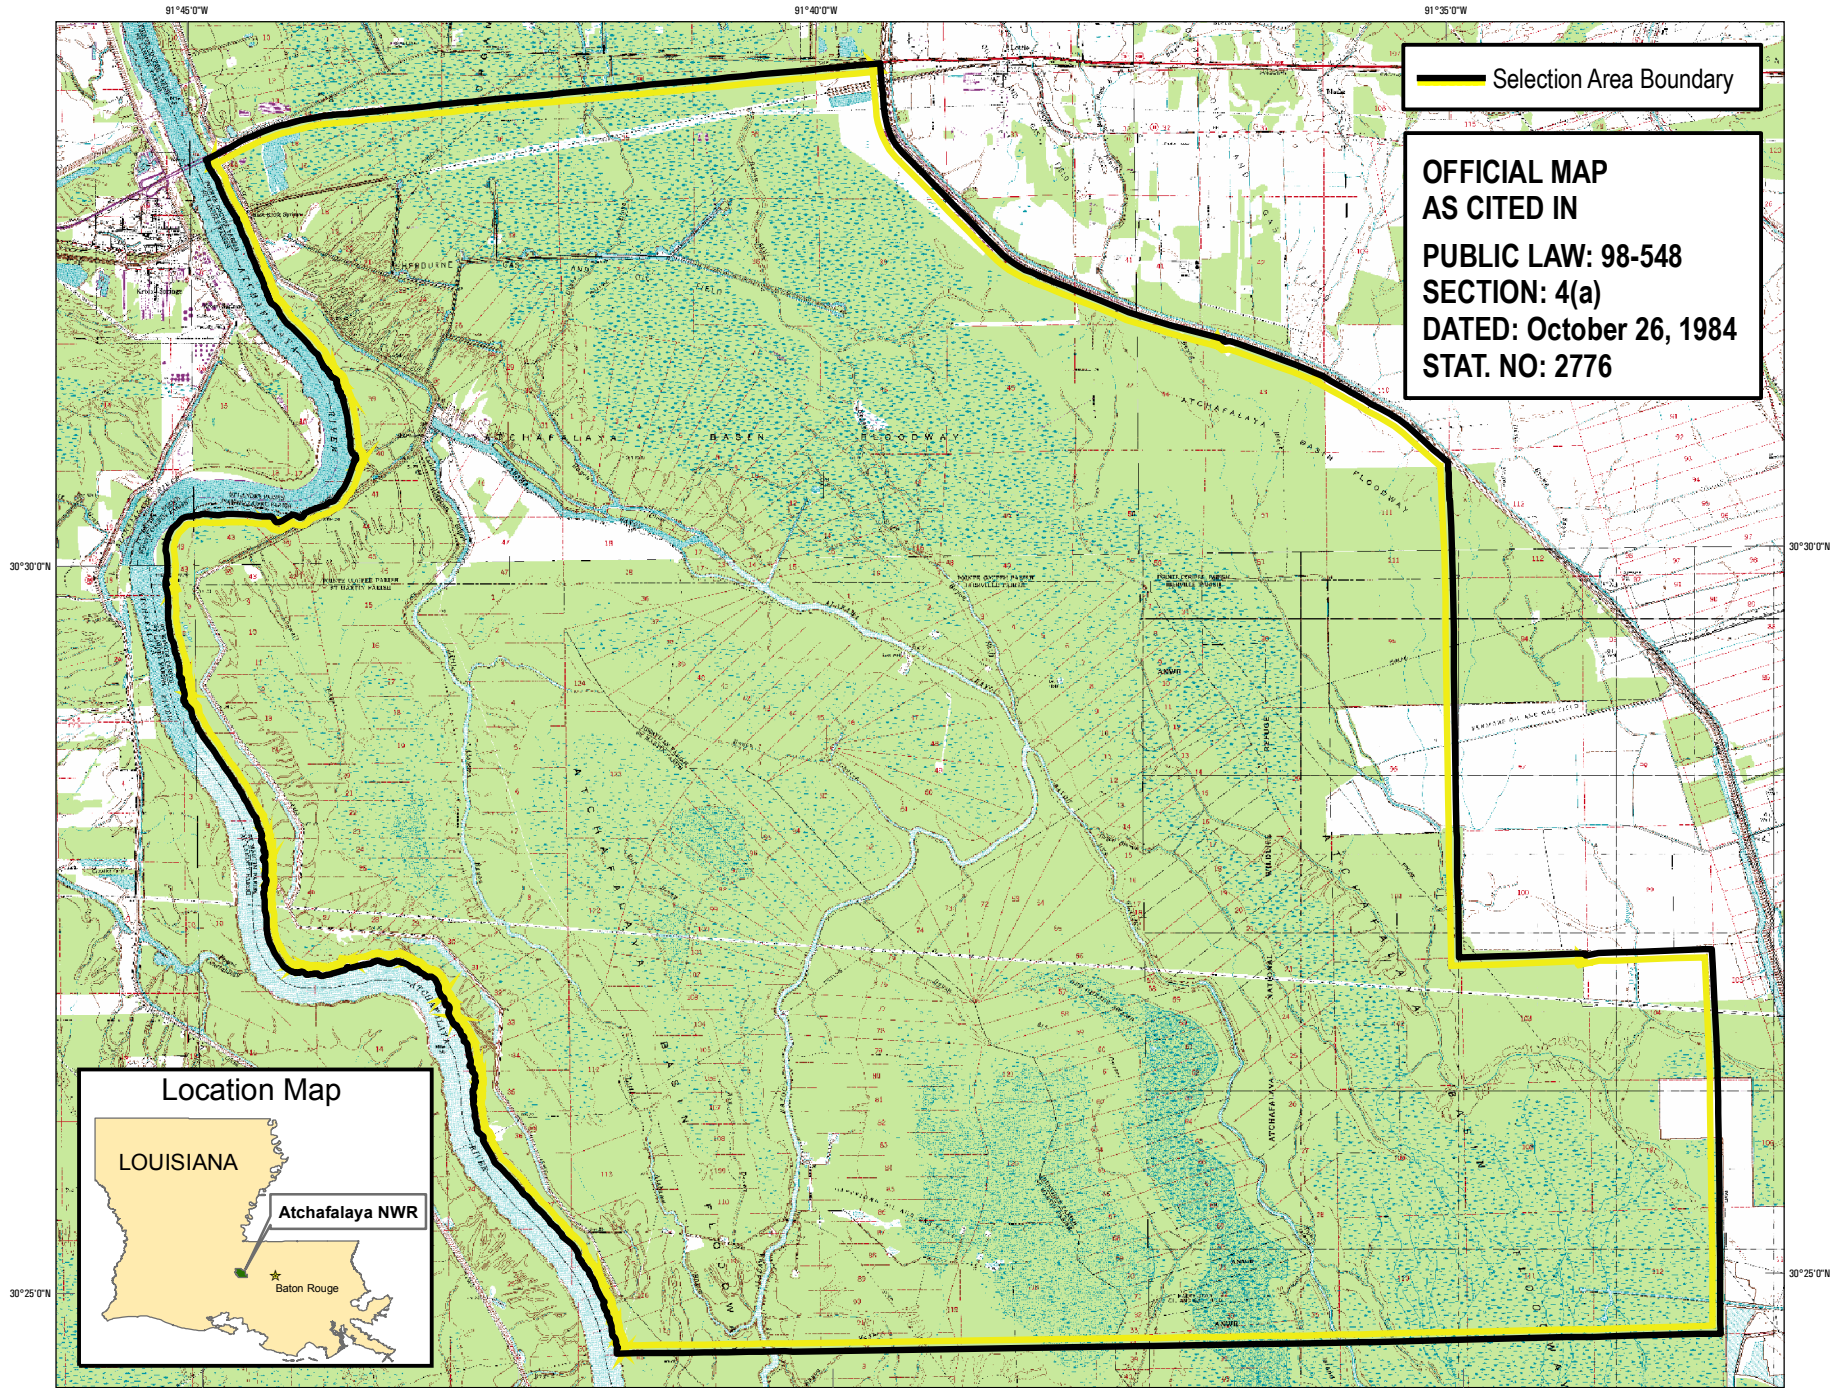

# Atchafalaya National Wildlife Refuge

Iberville, Point Coupee and St. Martin Parishes, Louisiana

**Selection Area Boundary**

**OFFICIAL MAP  
AS CITED IN  
PUBLIC LAW: 98-548  
SECTION: 4(a)  
DATED: October 26, 1984  
STAT. NO: 2776**