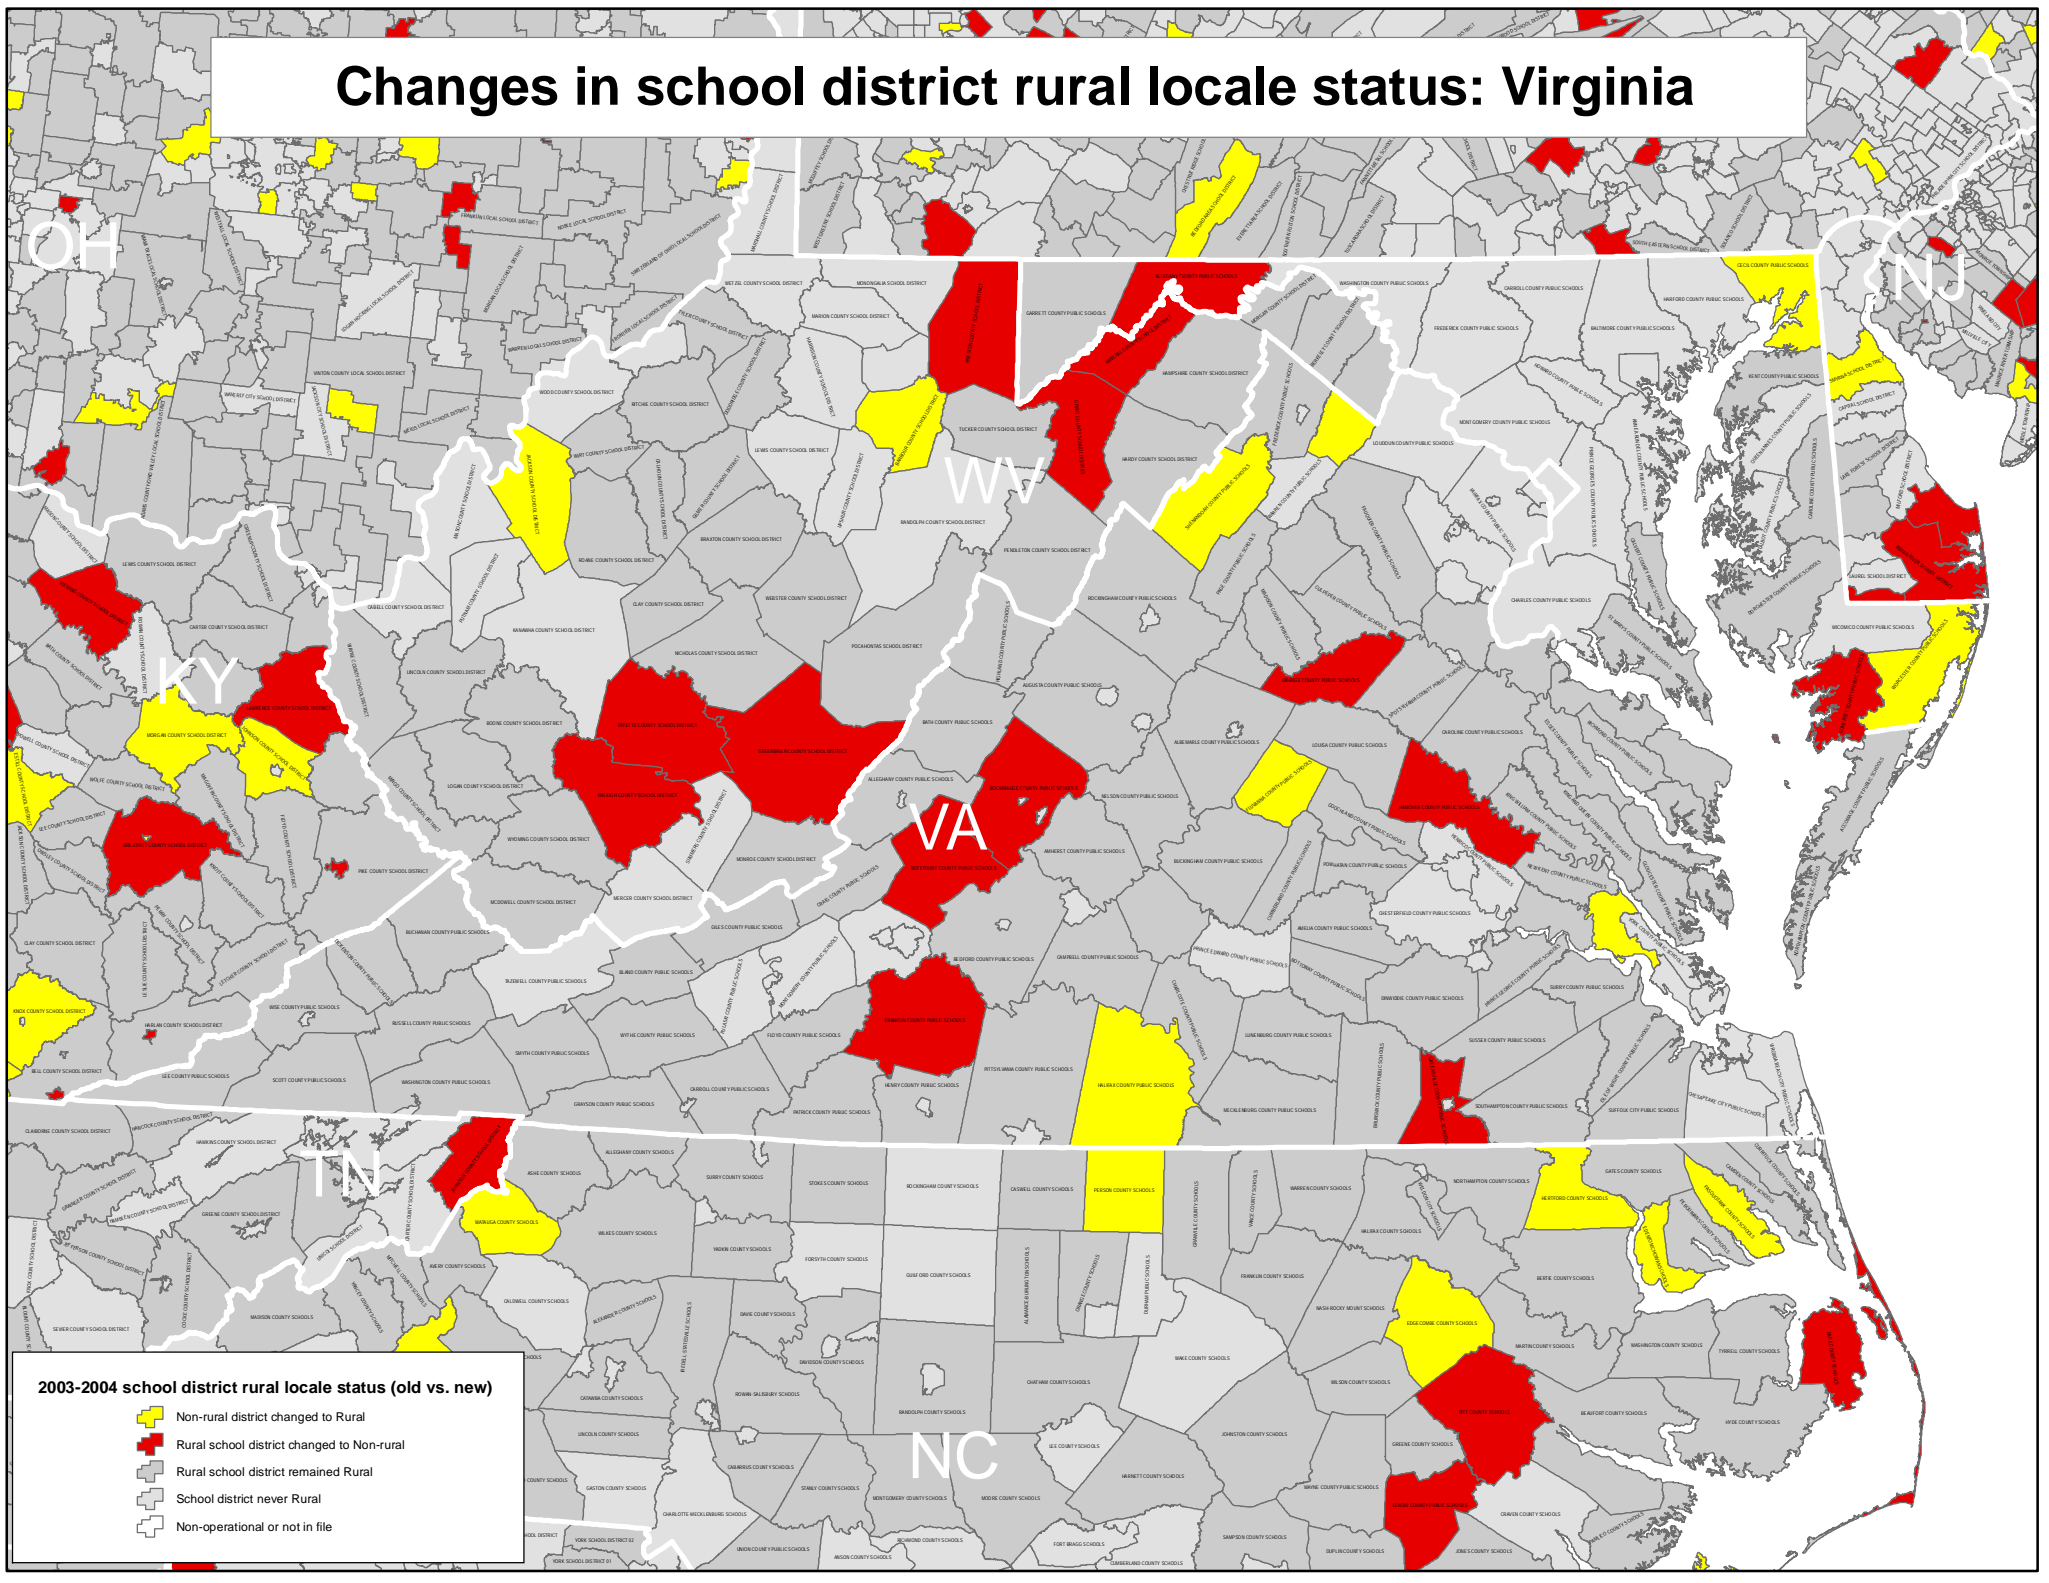

# Changes in school district rural locale status: Virginia

2003-2004 school district rural locale status (old vs. new)

- Non-rural district changed to Rural
- Rural school district changed to Non-rural
- Rural school district remained Rural
- School district never Rural
- Non-operational or not in file