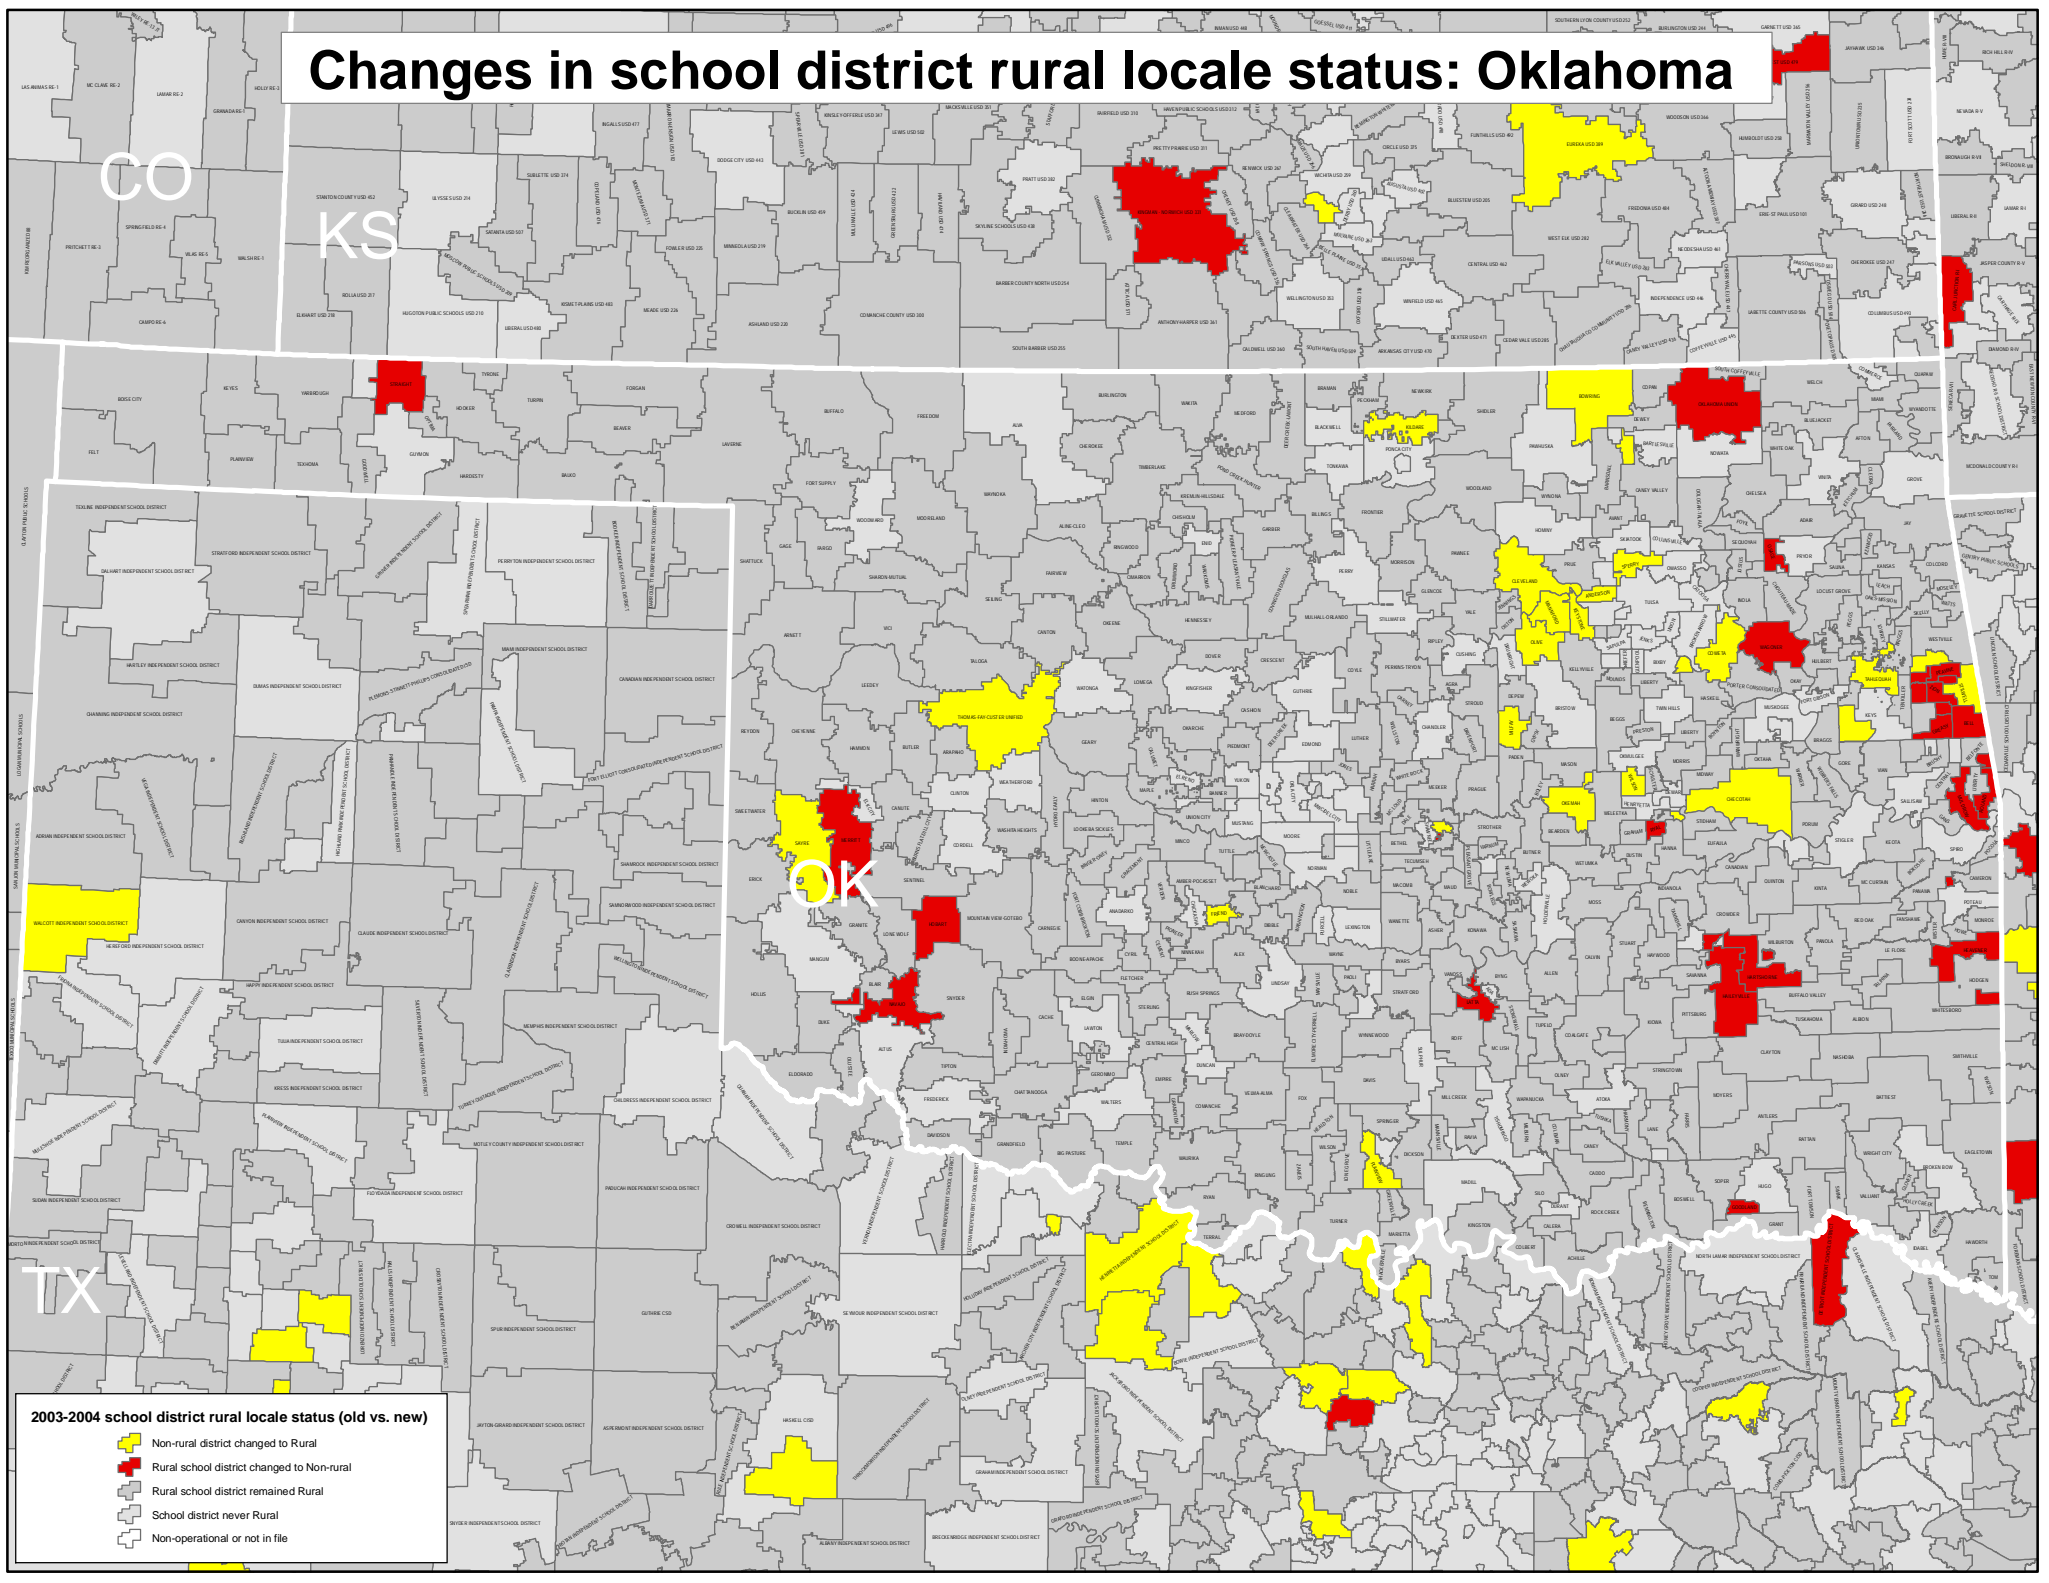

Changes in school district rural locale status: Oklahoma

2003-2004 school district rural locale status (old vs. new)

- Non-rural district changed to Rural
- Rural school district changed to Non-rural
- Rural school district remained Rural
- School district never Rural
- Non-operational or not in file