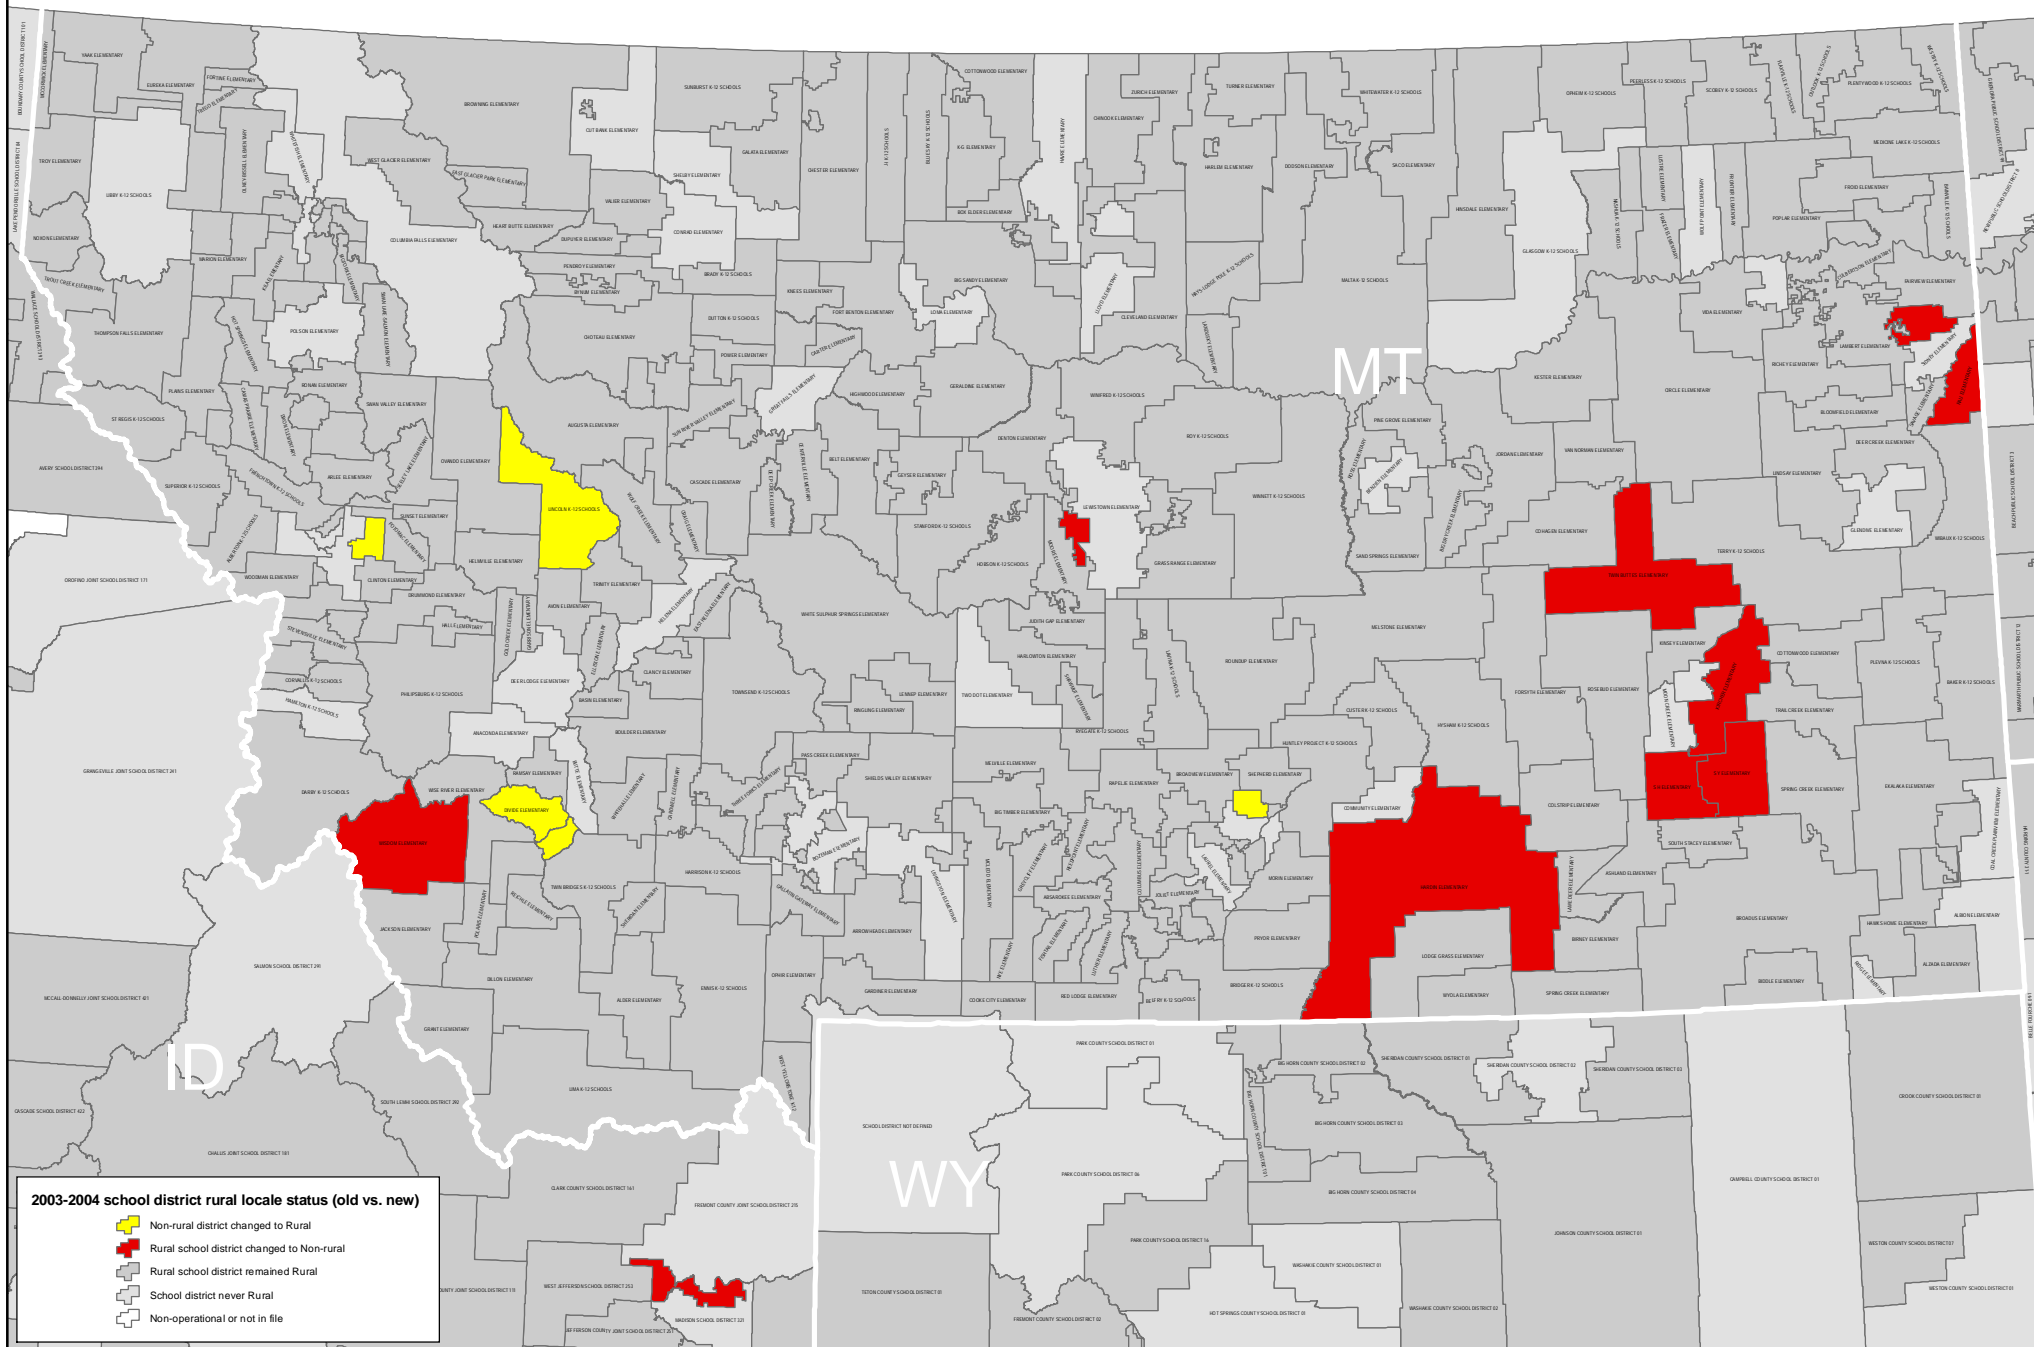

# Changes in school district rural locale status: Montana

**2003-2004 school district rural locale status (old vs. new)**

- Non-rural district changed to Rural
- Rural school district changed to Non-rural
- Rural school district remained Rural
- School district never Rural
- Non-operational or not in file