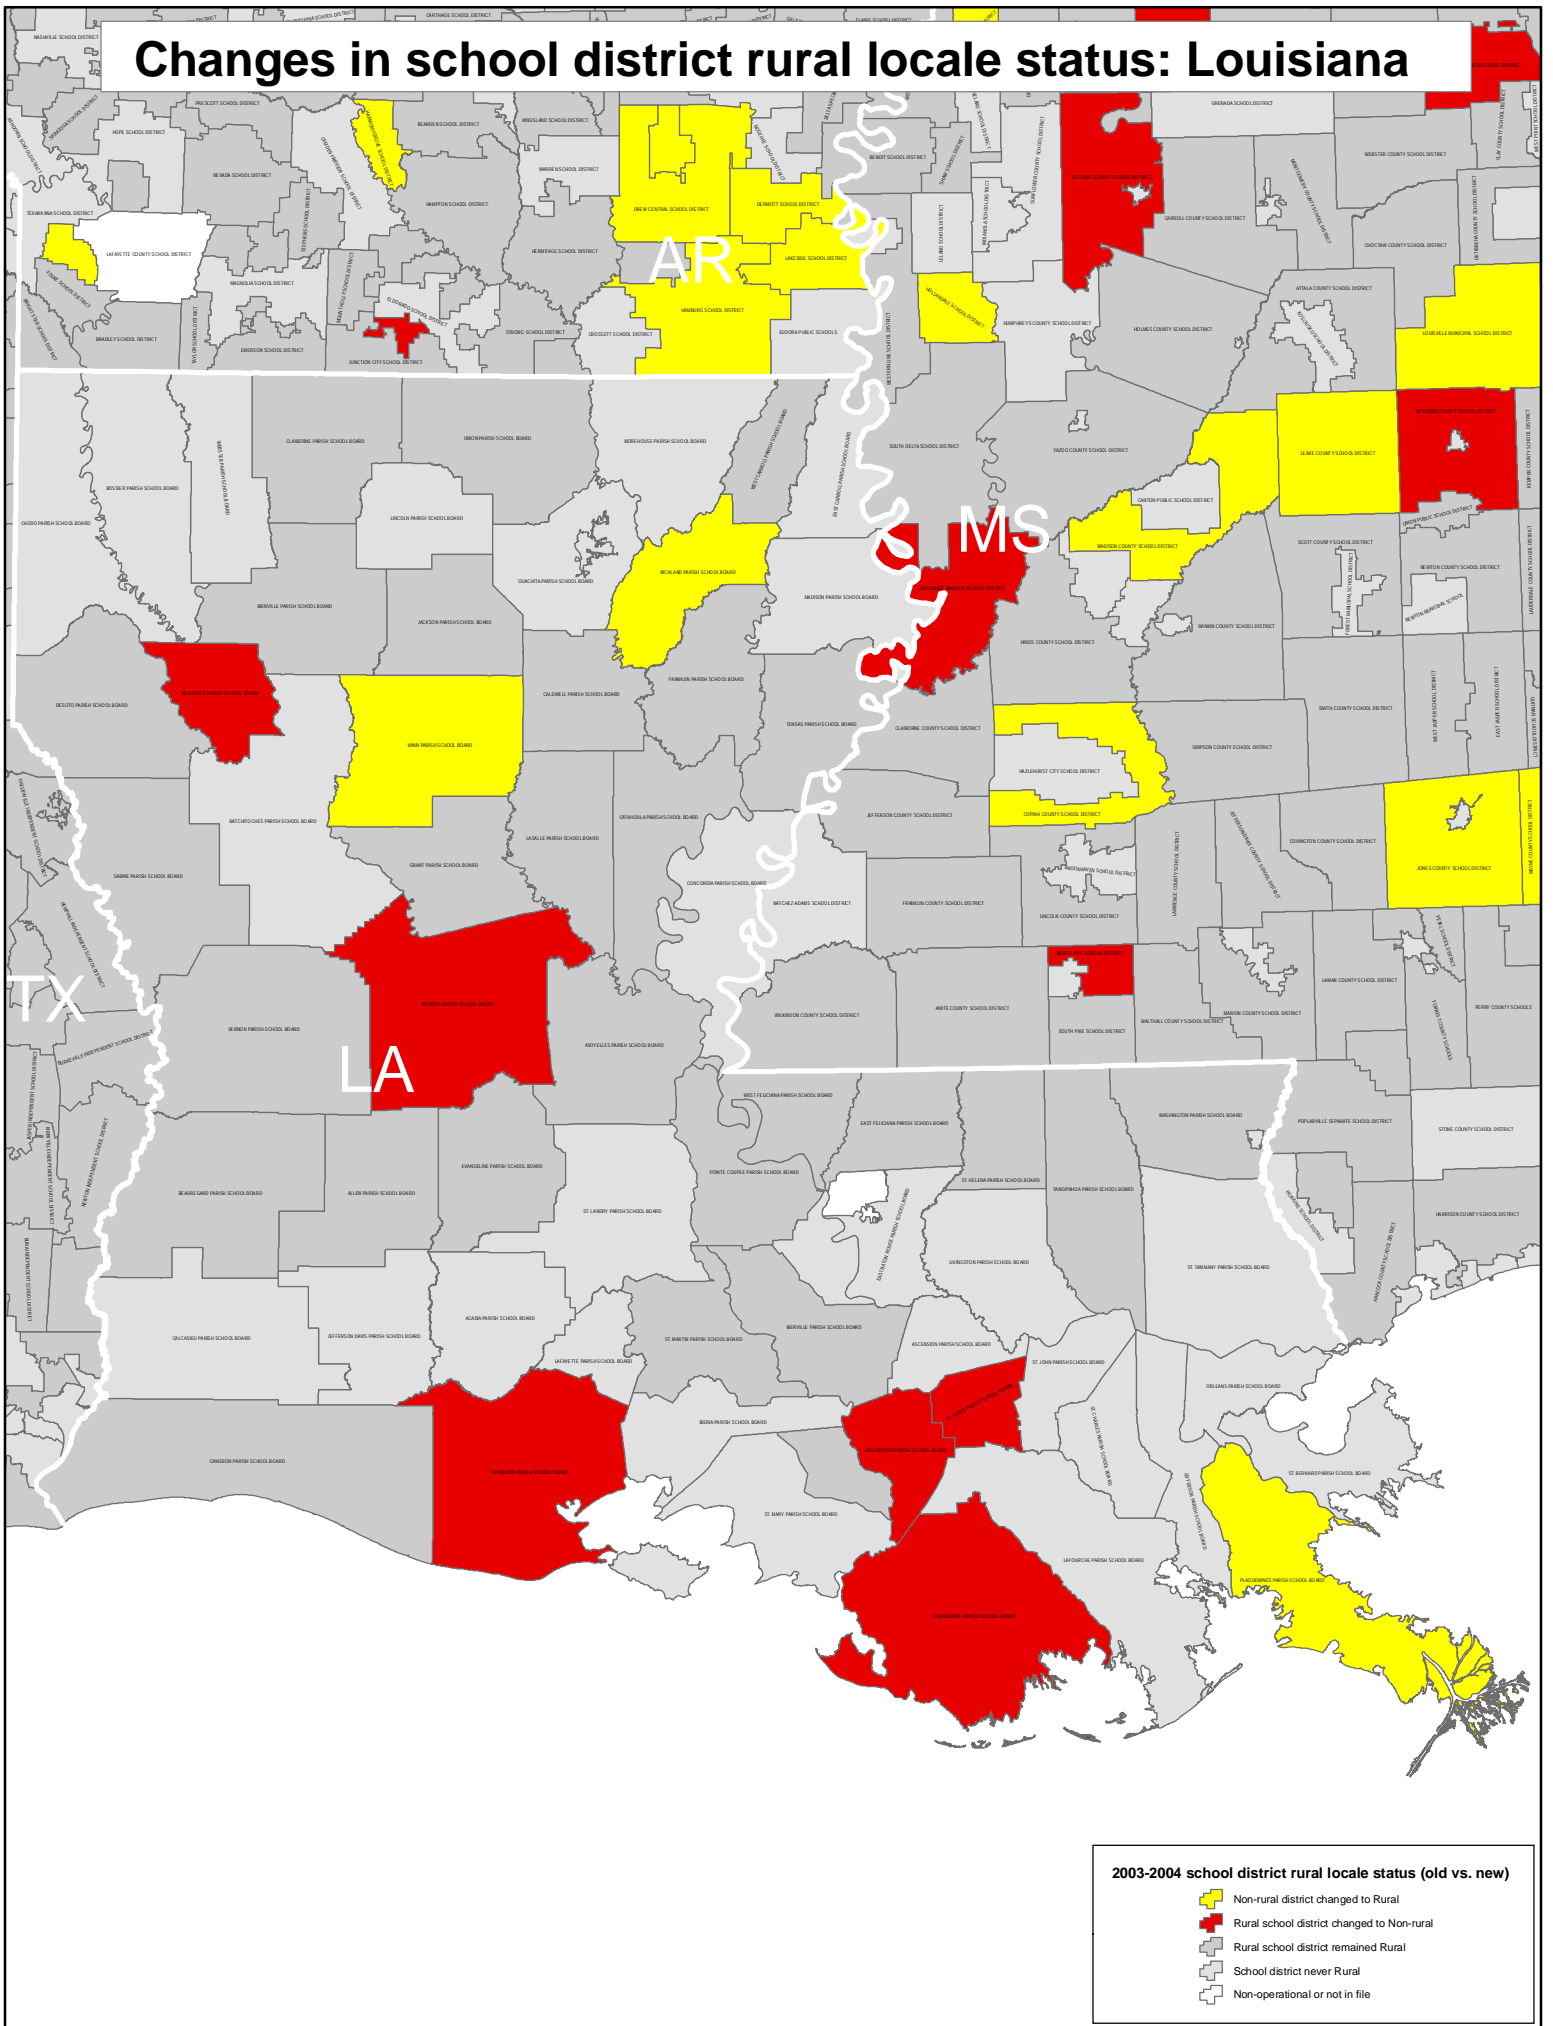

Changes in school district rural locale status: Louisiana

2003-2004 school district rural locale status (old vs. new)

- Non-rural district changed to Rural
- Rural school district changed to Non-rural
- Rural school district remained Rural
- School district never Rural
- Non-operational or not in file