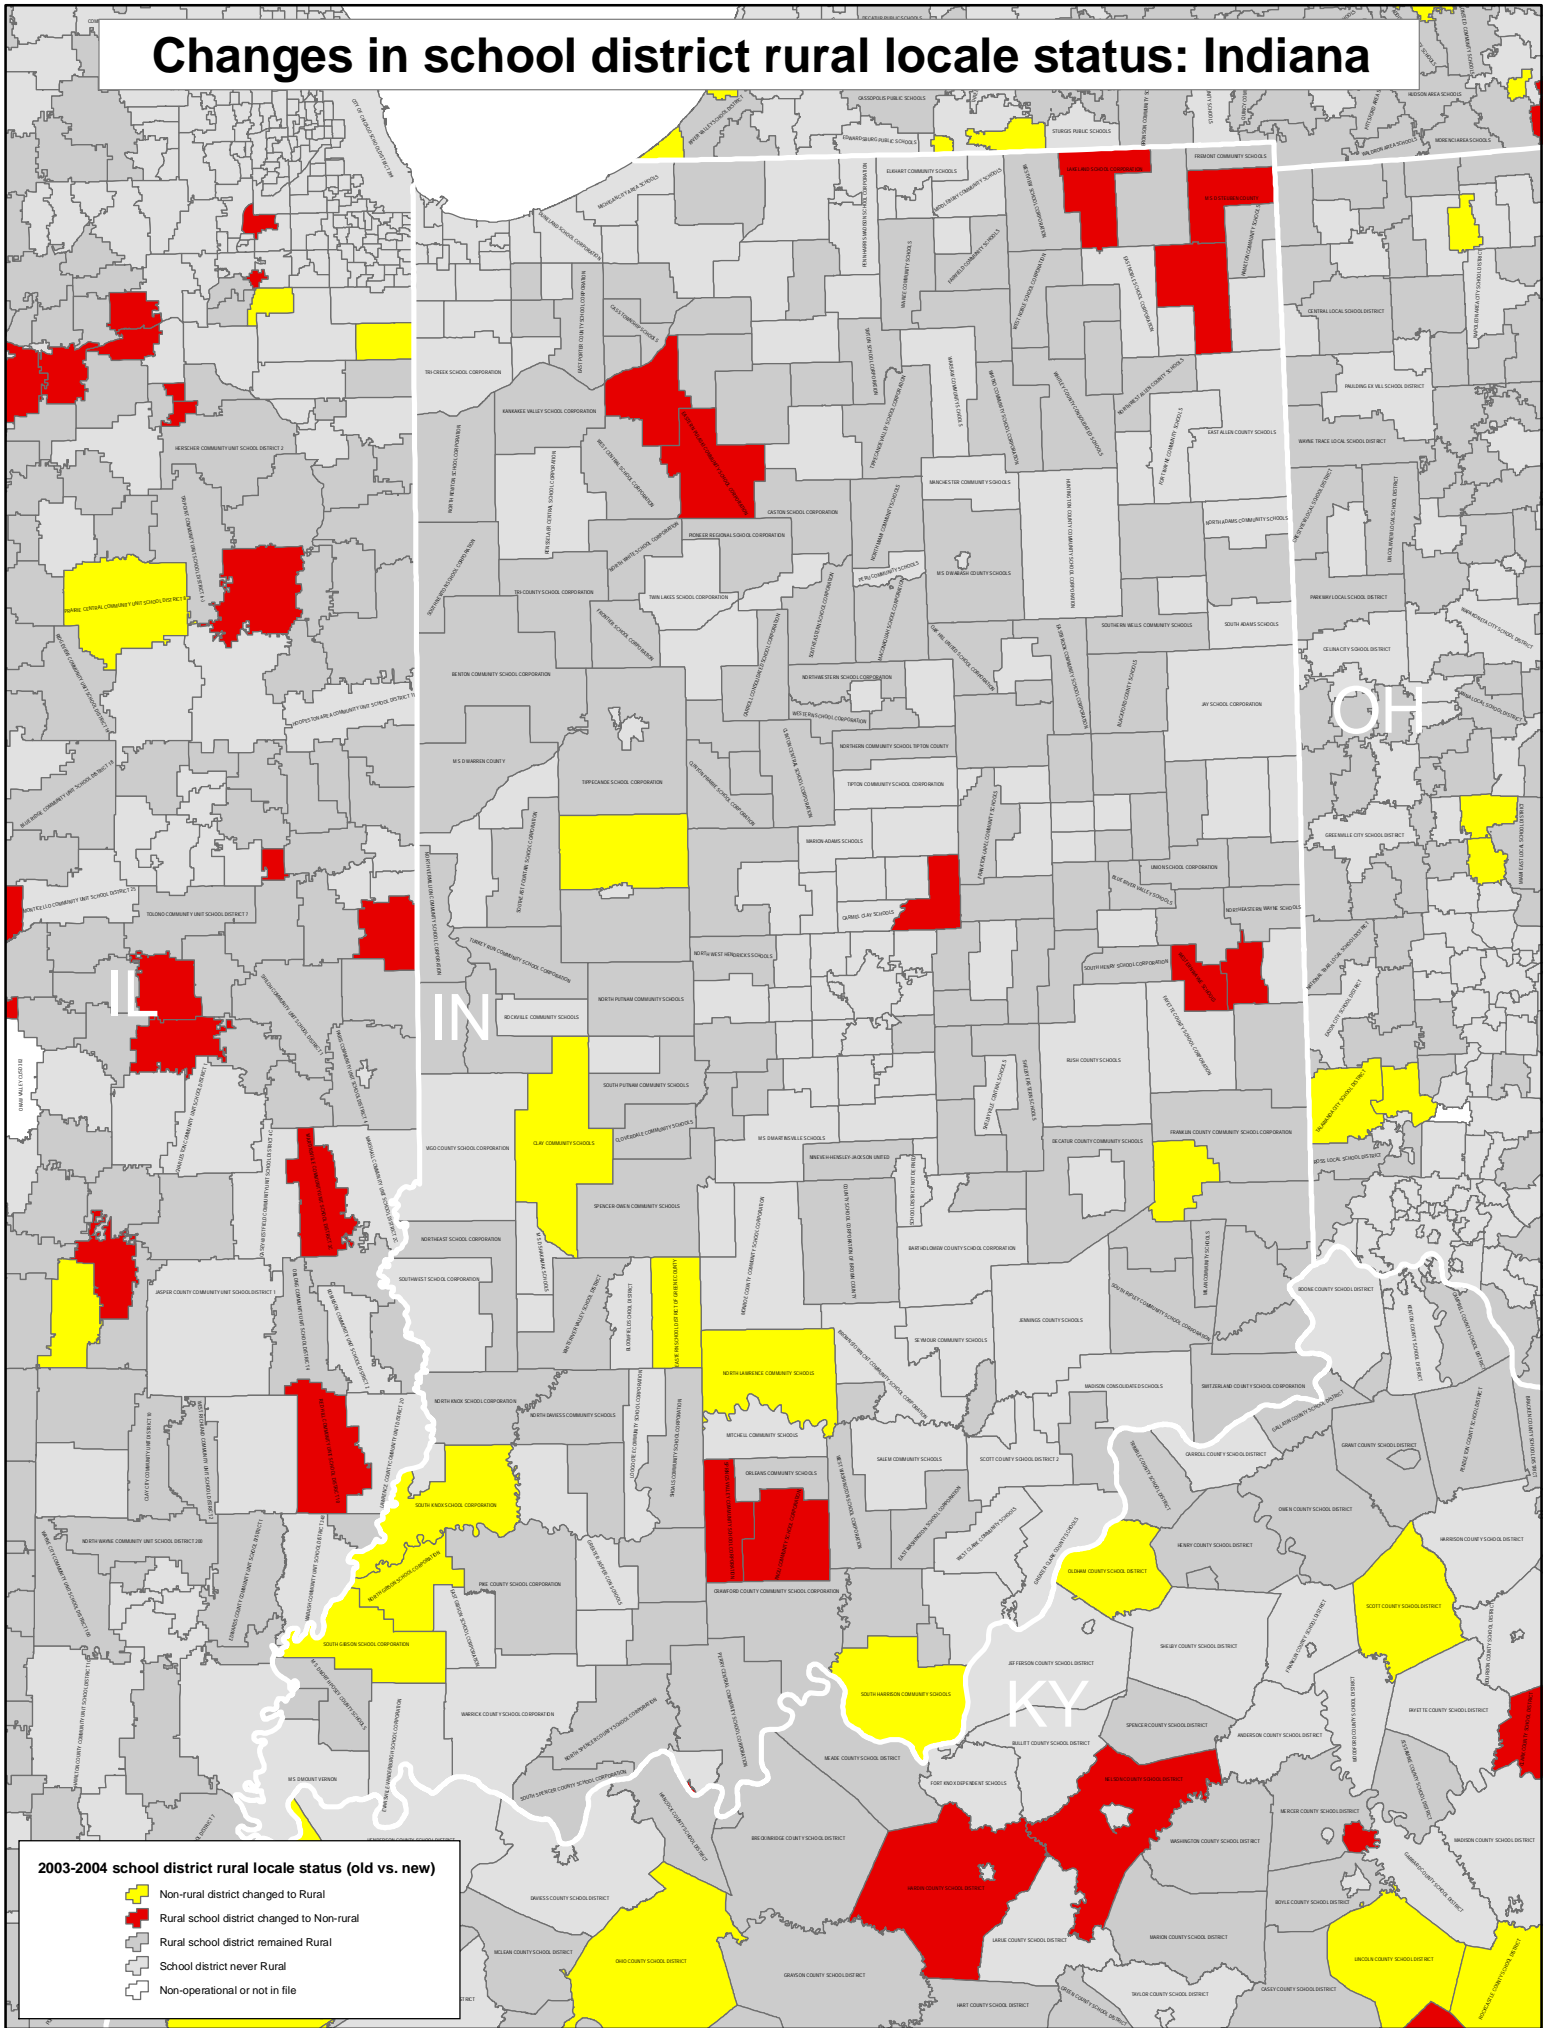

# Changes in school district rural locale status: Indiana

2003-2004 school district rural locale status (old vs. new)

- Non-rural district changed to Rural
- Rural school district changed to Non-rural
- Rural school district remained Rural
- School district never Rural
- Non-operational or not in file