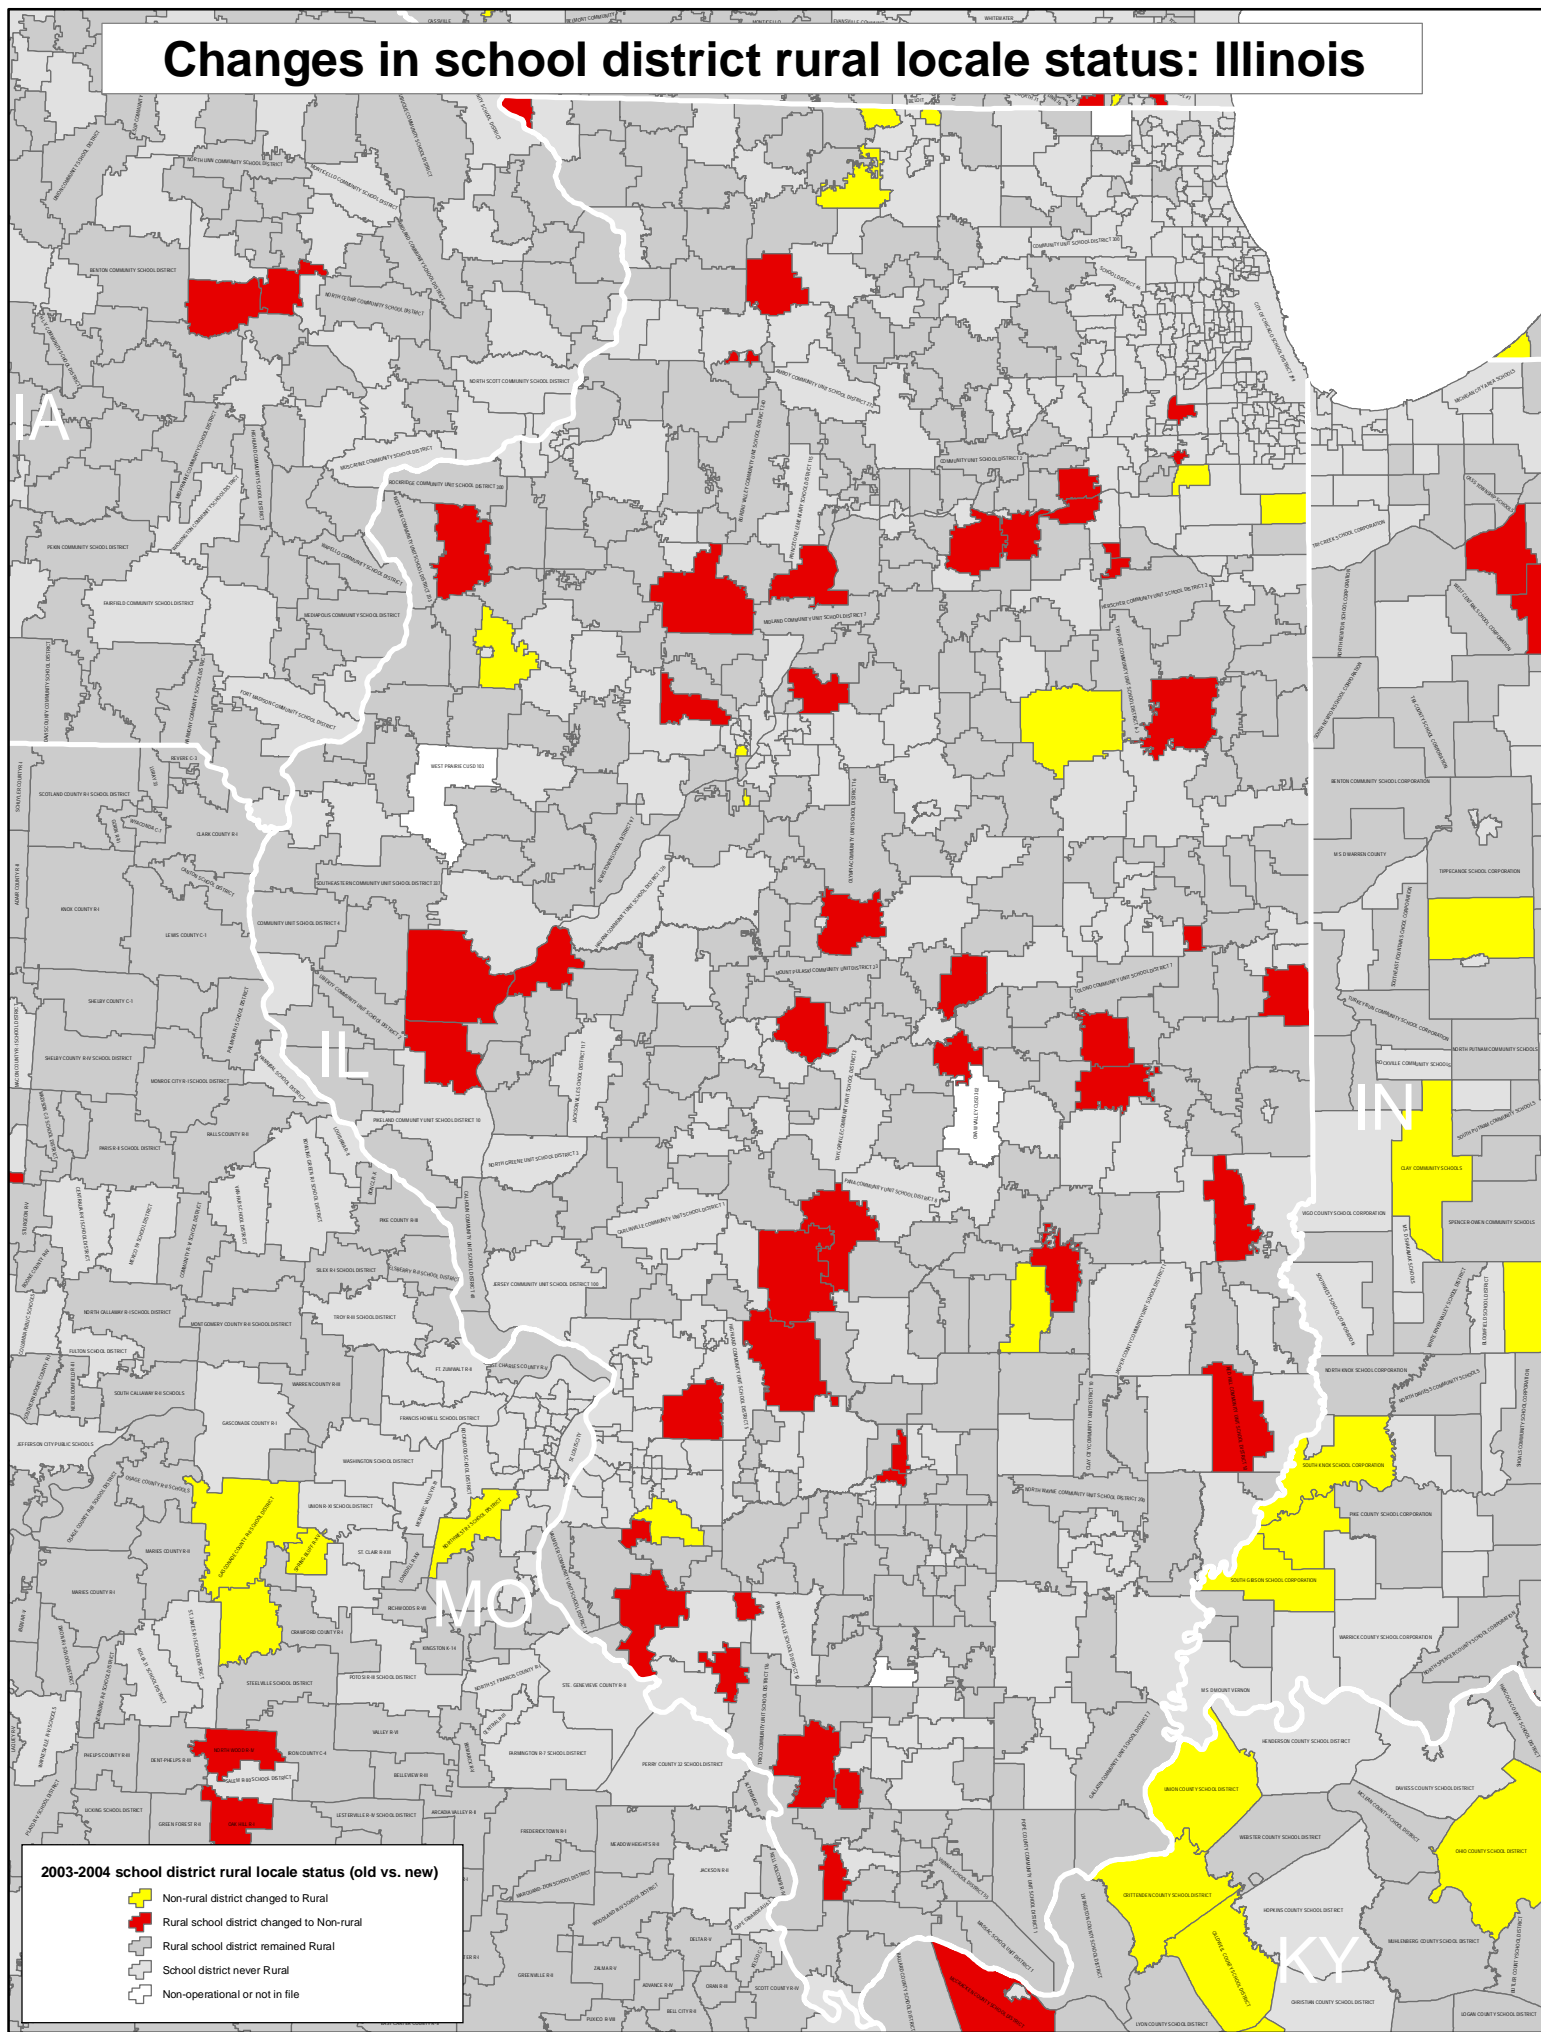

Changes in school district rural locale status: Illinois

2003-2004 school district rural locale status (old vs. new)

- Non-rural district changed to Rural
- Rural school district changed to Non-rural
- Rural school district remained Rural
- School district never Rural
- Non-operational or not in file