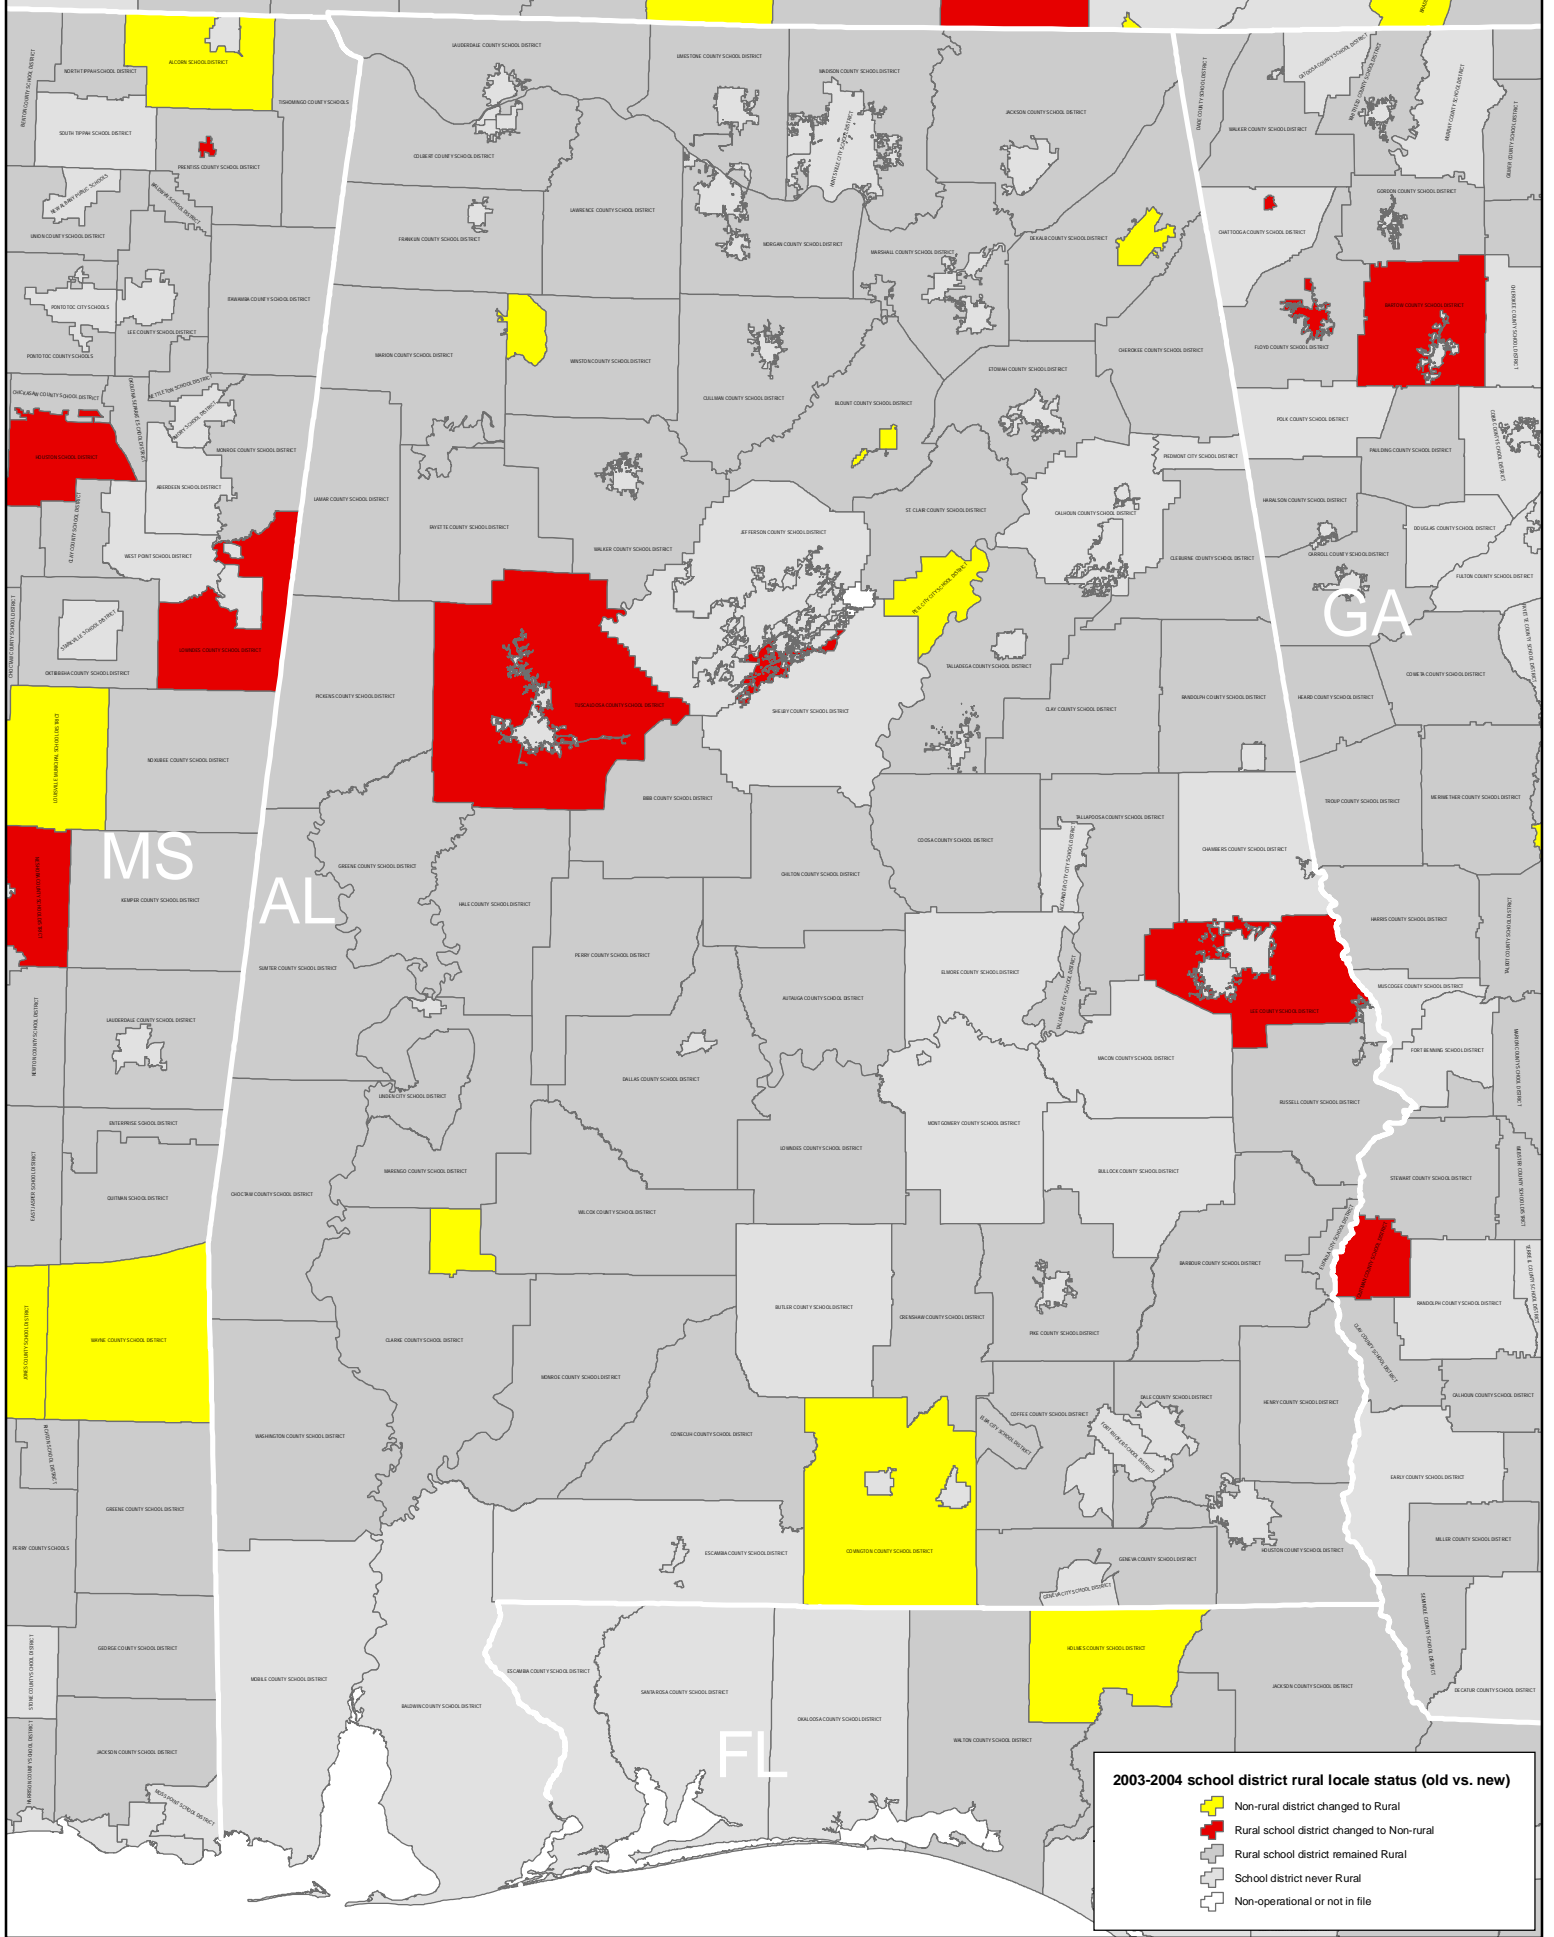

Changes in school district rural locale status: Alabama

2003-2004 school district rural locale status (old vs. new)

- + Non-rural district changed to Rural
- + Rural school district changed to Non-rural
- ⊖ Rural school district remained Rural
- ⊖ School district never Rural
- ⊖ Non-operational or not in file