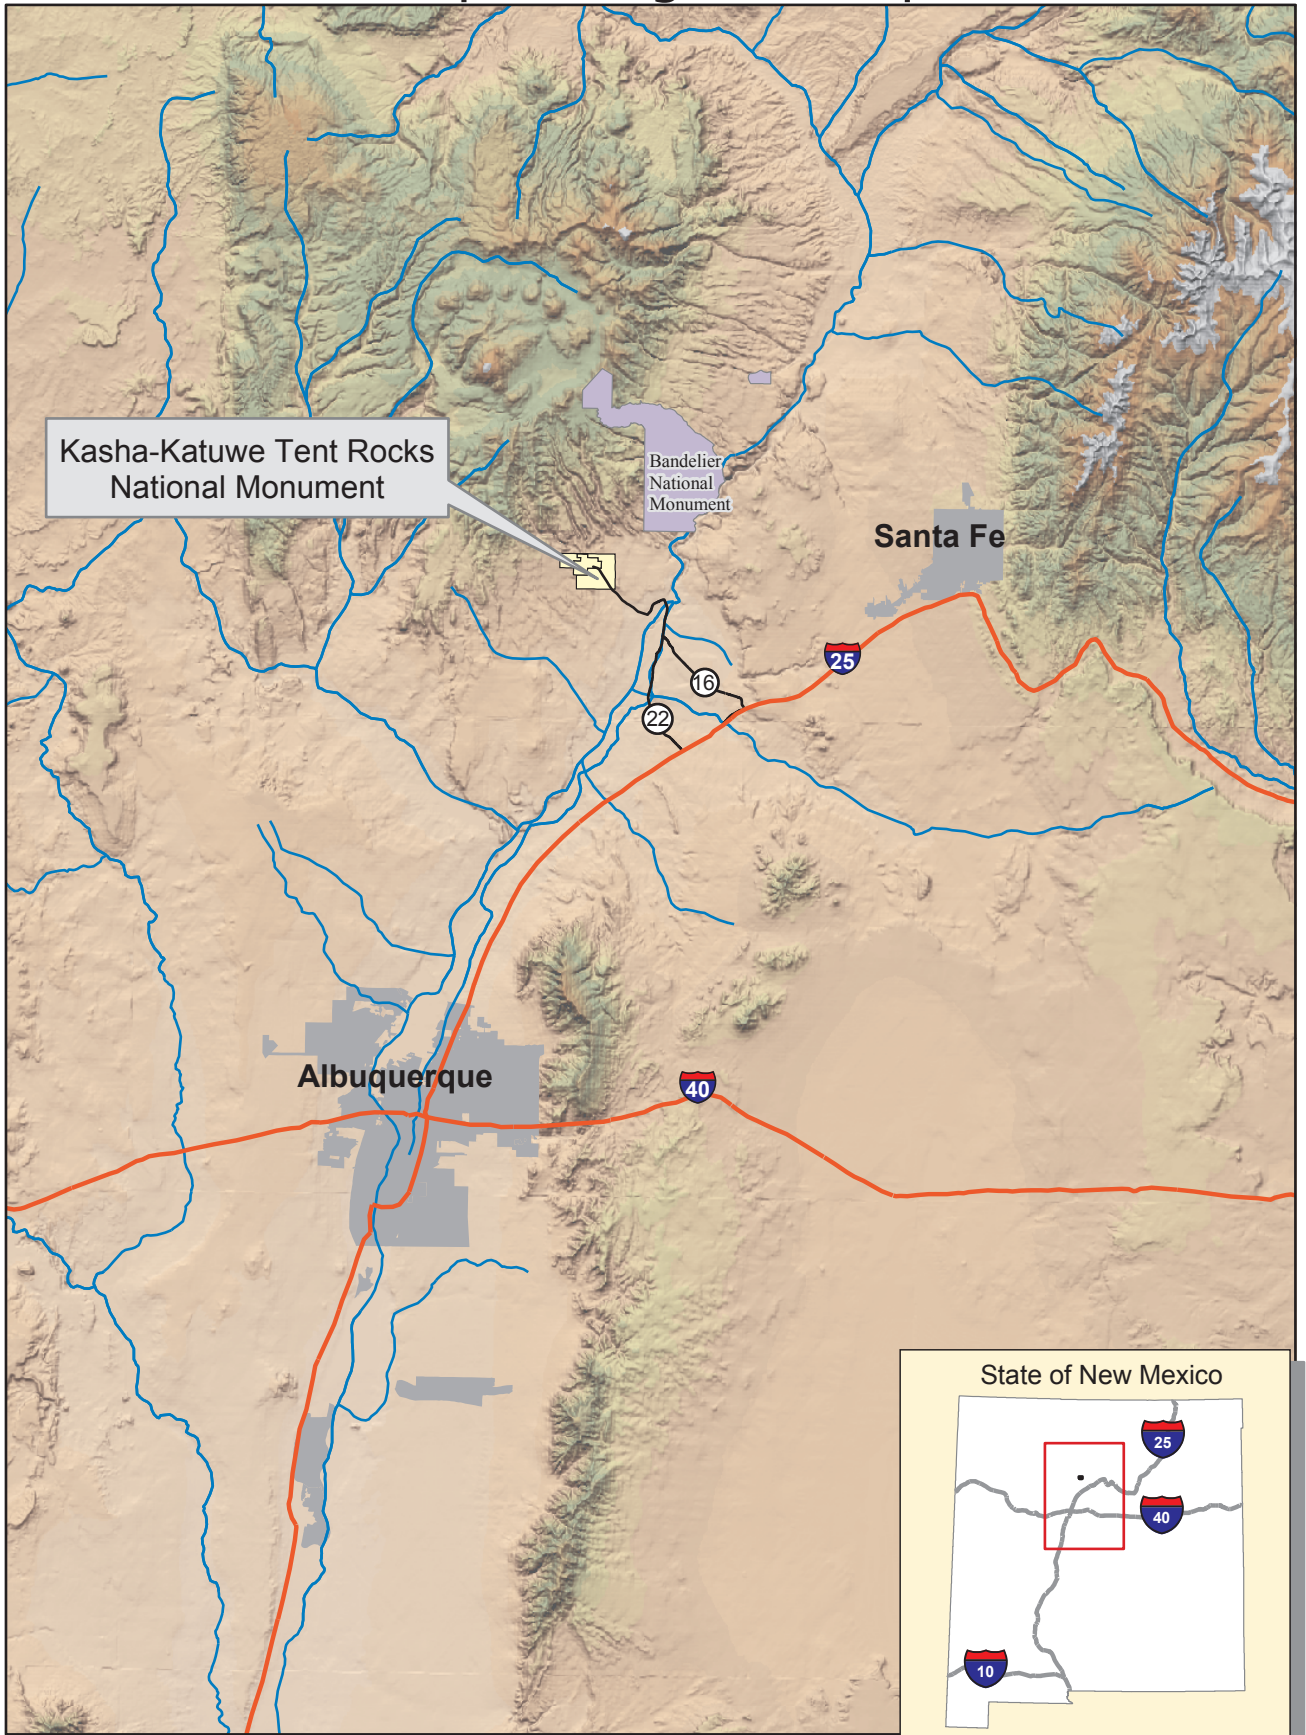

Map 1 - Regional Map

Projection: UTM Zone 13
Datum: NAD 1983