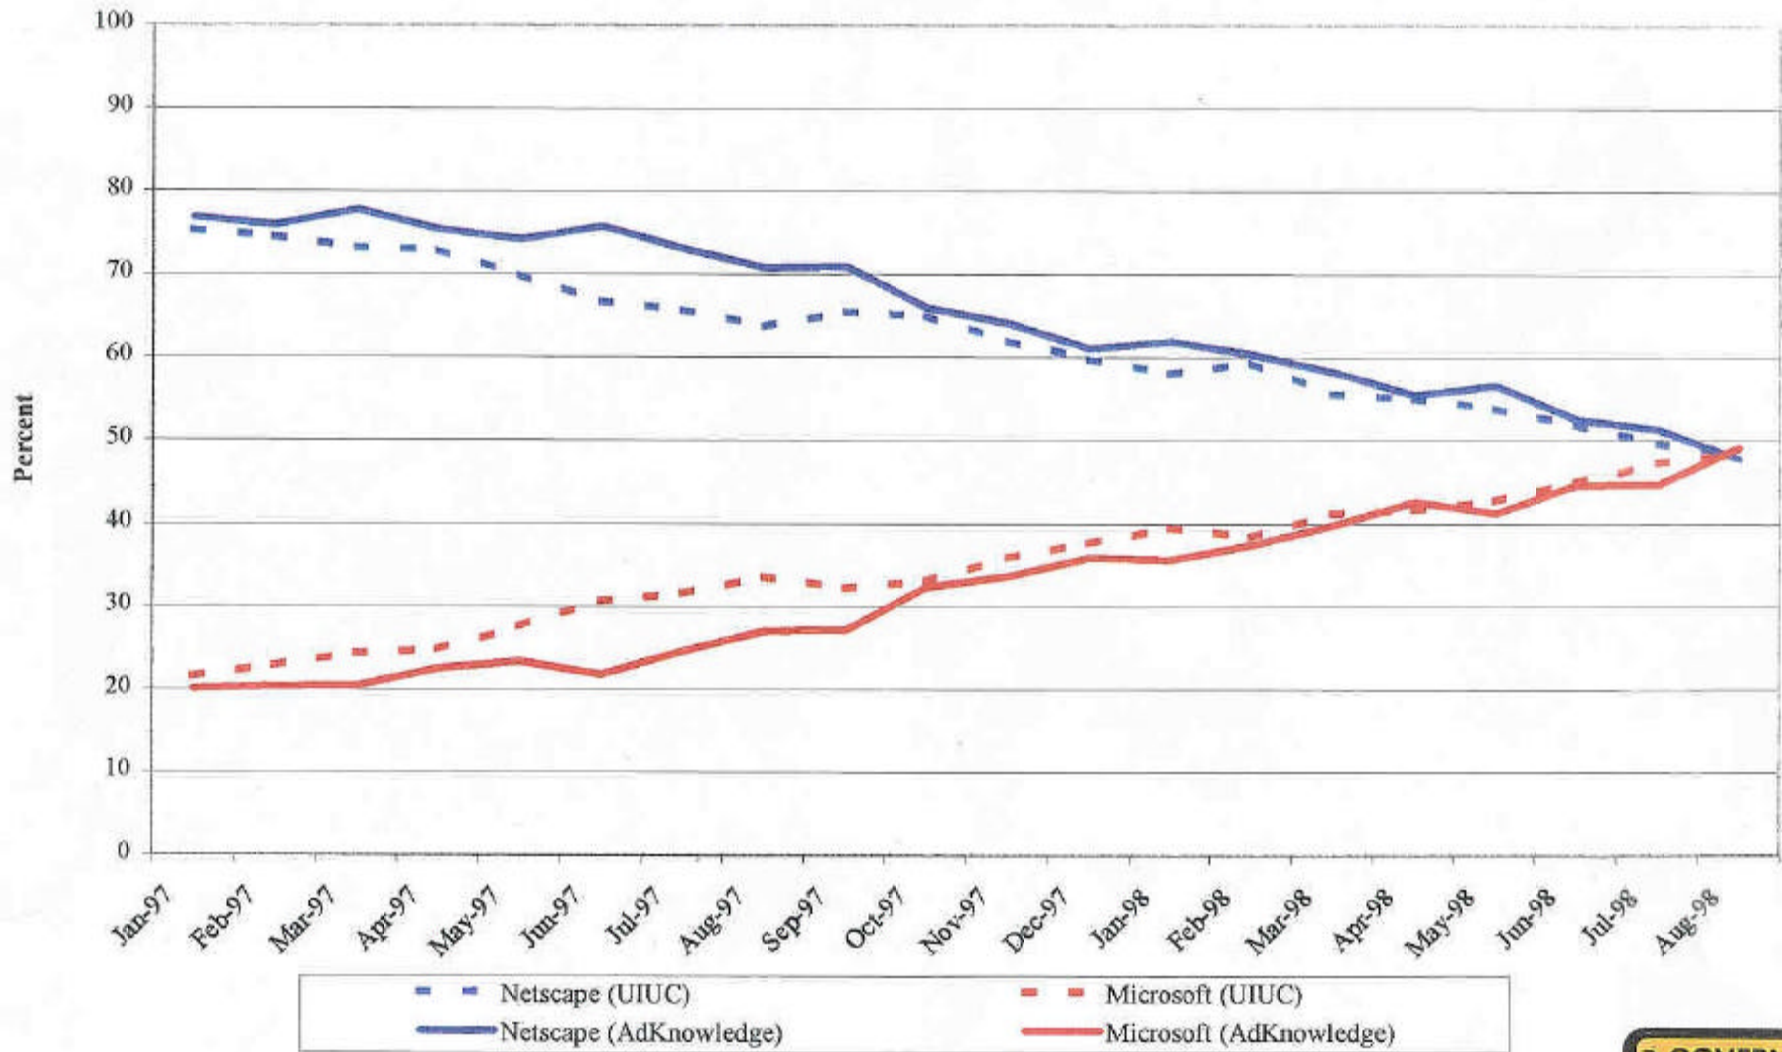

Comparison of Hit Data Browser Market Shares According to AdKnowledge and UIUC

Sources: AdKnowledge data
 UIUC data from <http://www.ews.uiuc.edu/bstats/months>