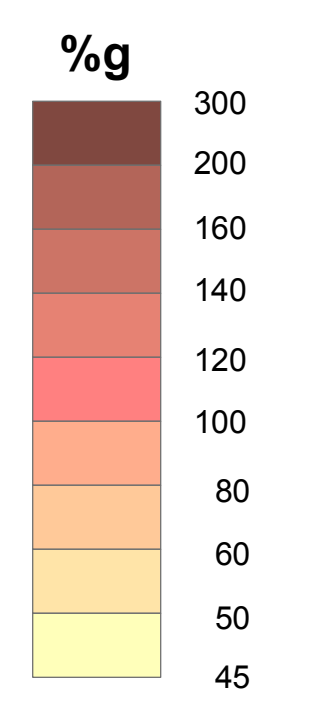

**1 Hz Spectral Acceleration
with 2% Probability of
Exceedance in 50 Years**

**SEISMIC HAZARD MAP OF SEATTLE, WASHINGTON
1 HZ SPECTRAL ACCELERATION WITH 2% PROBABILITY OF EXCEEDANCE IN 50 YEARS**

By
Arthur D. Frankel, William J. Stephenson, David L. Carver, Robert A. Williams, Jack K. Odum, and Susan Rhea