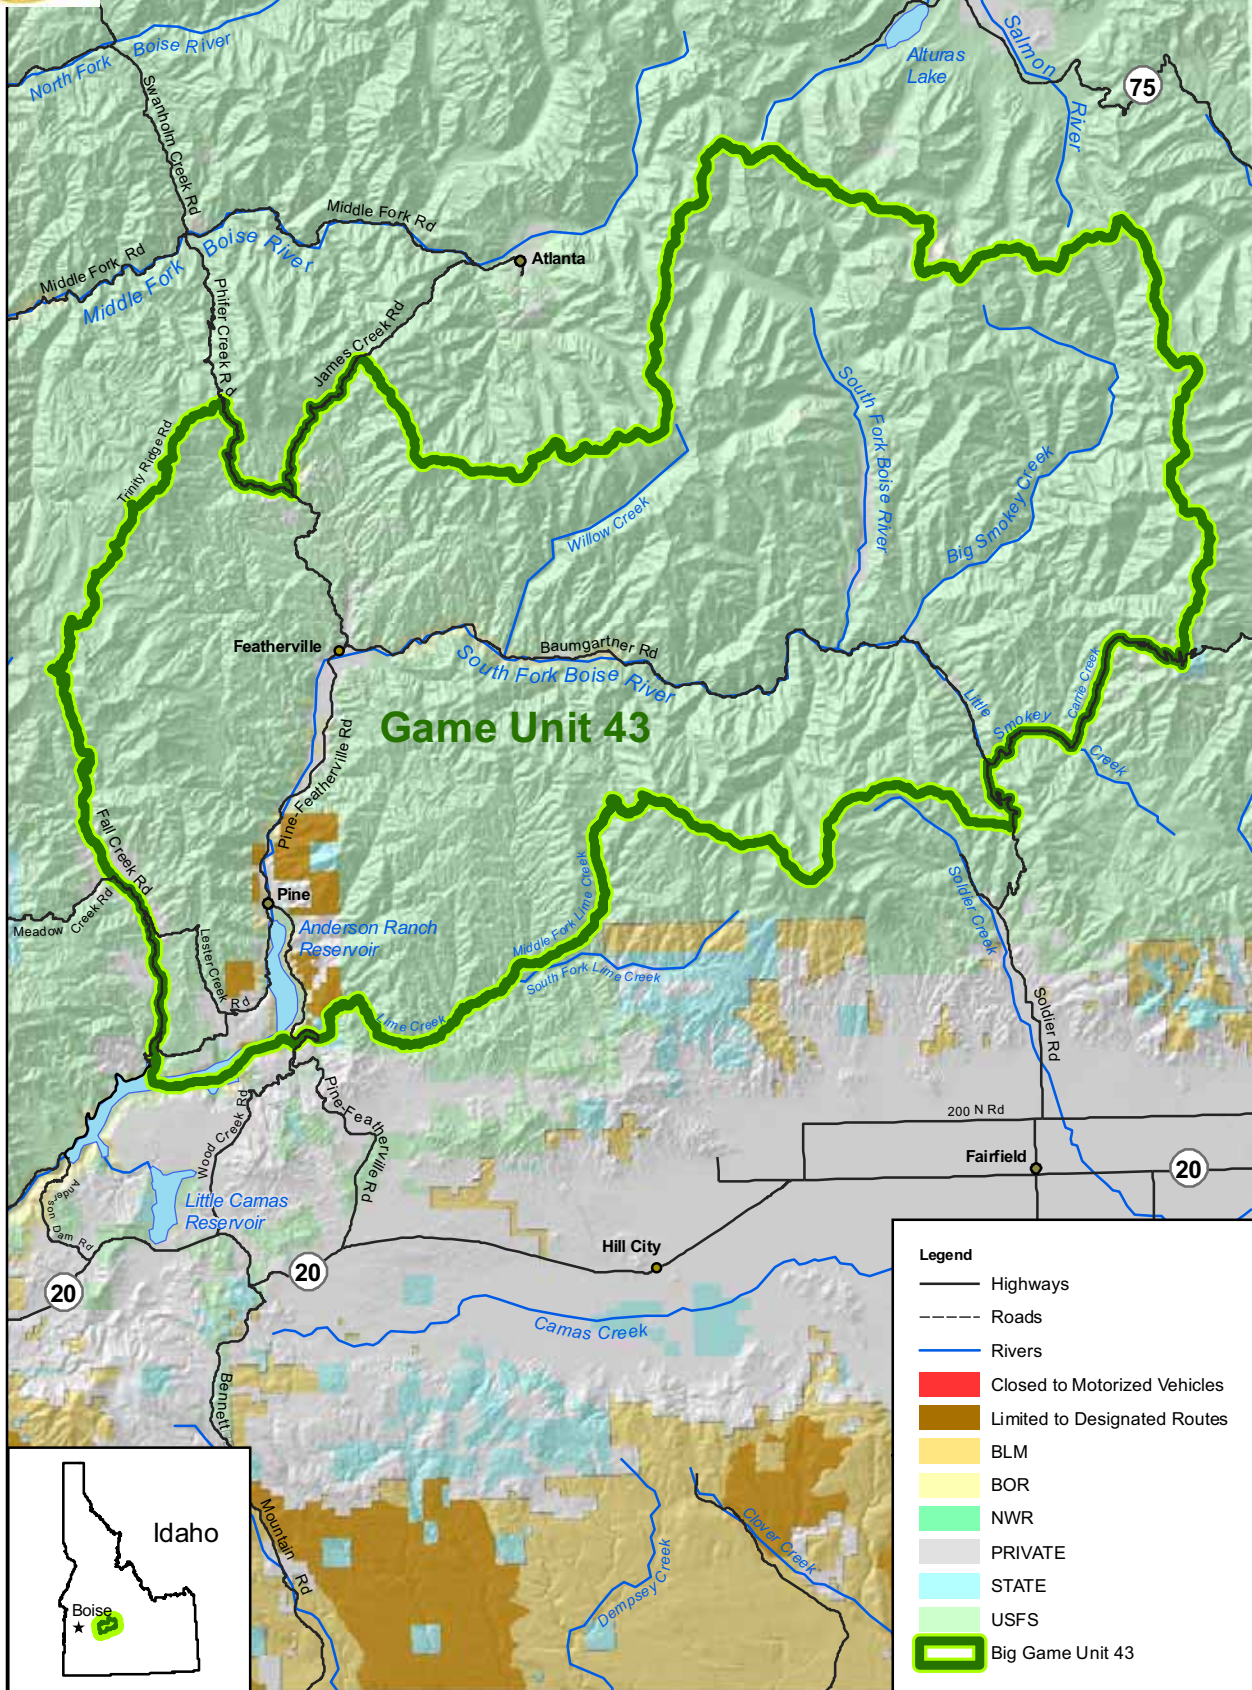

Motorized Vehicle Use on BLM Land Big Game Unit # 43 Camas & Elmore Counties, Idaho

0 1.5 3 6 9 12 Miles

No warranty is made by the Bureau of Land Management. The accuracy, reliability, or completeness of these data for individual use or aggregate use with other data is not guaranteed.

Compiled: Mar 2008
R:\logis\Projects_GIS\Staff\Recreation\GameUnits\mxd\GameUnit43.mxd