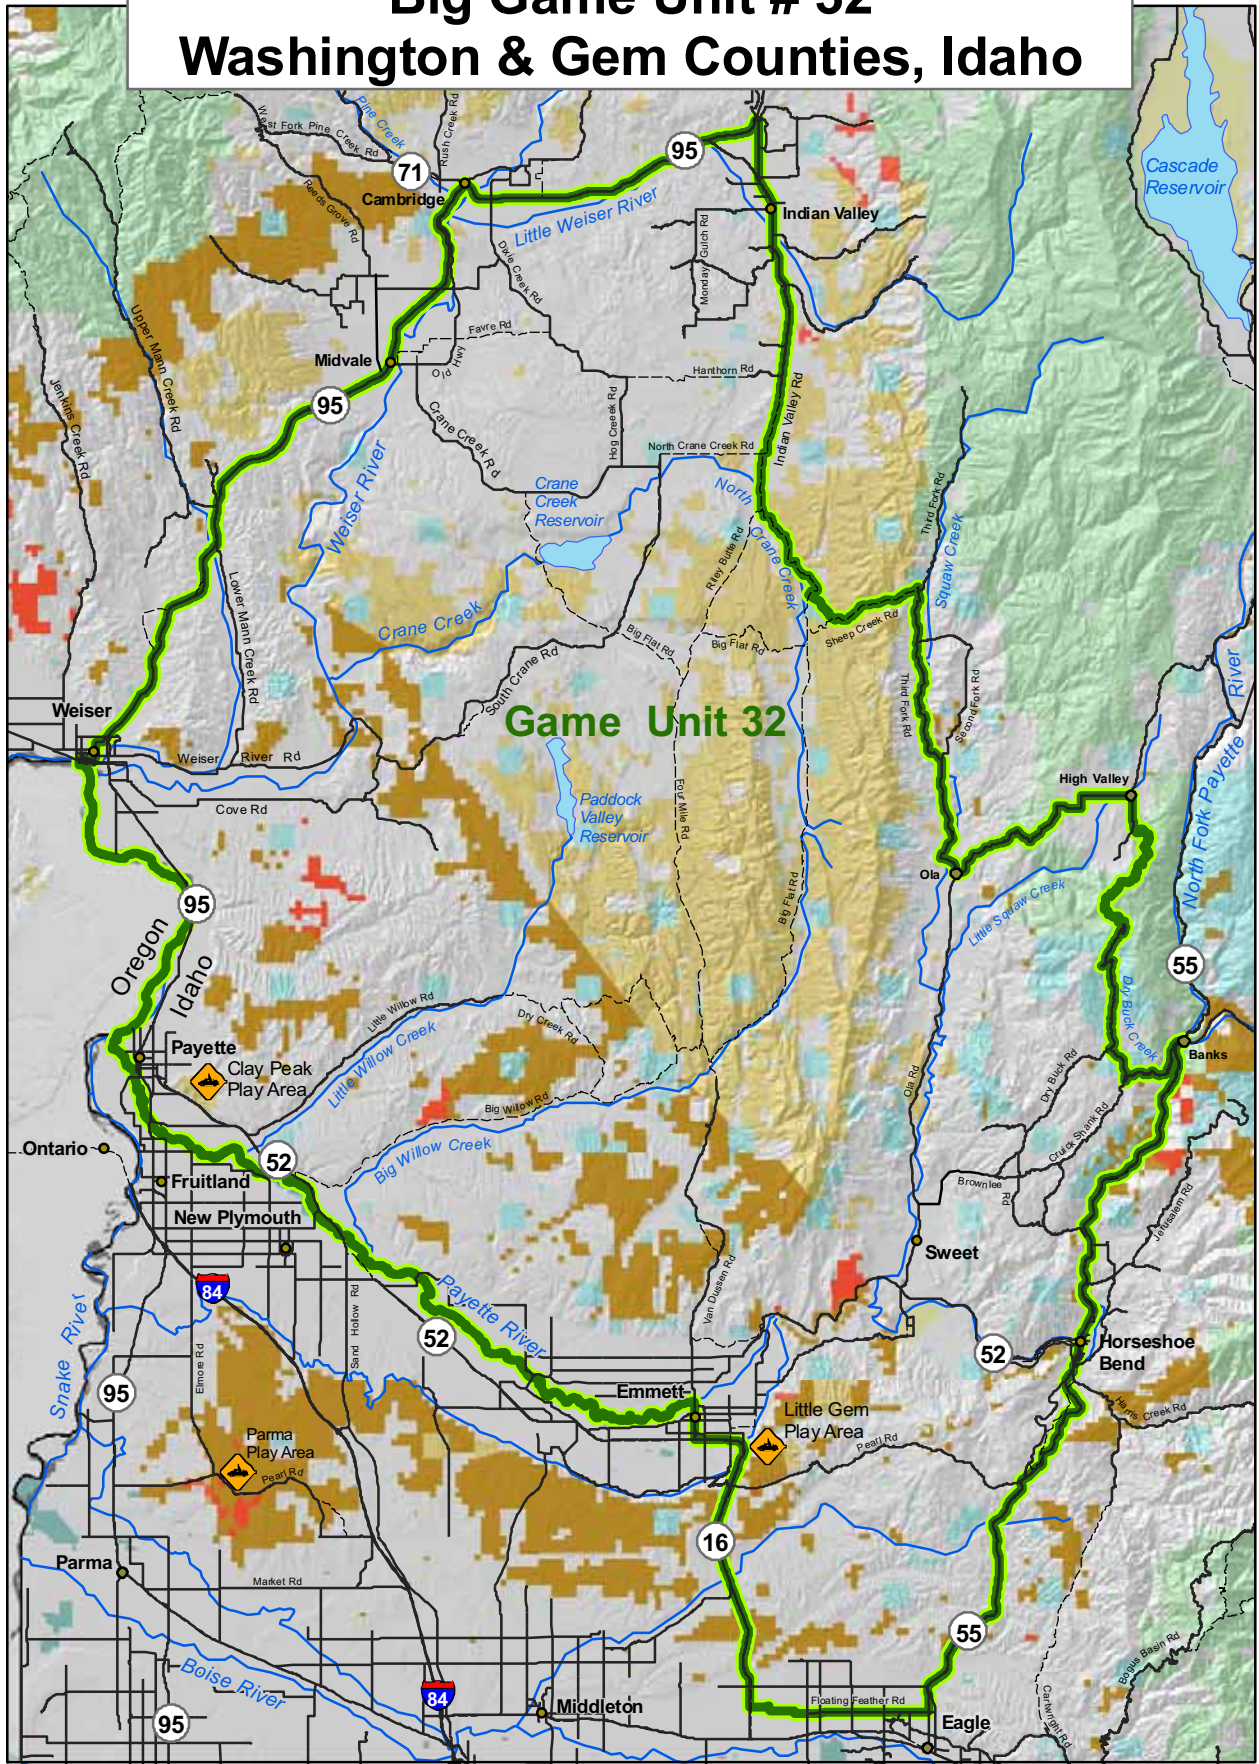

Motorized Vehicle Use on BLM Land Big Game Unit # 32 Washington & Gem Counties, Idaho

Legend

	Highways		BLM
	Roads		BOR
	Rivers		NWR
	Big Game Unit 32		PRIVATE
	Closed to Motorized Vehicles		STATE
	Limited to Designated Routes		USFS