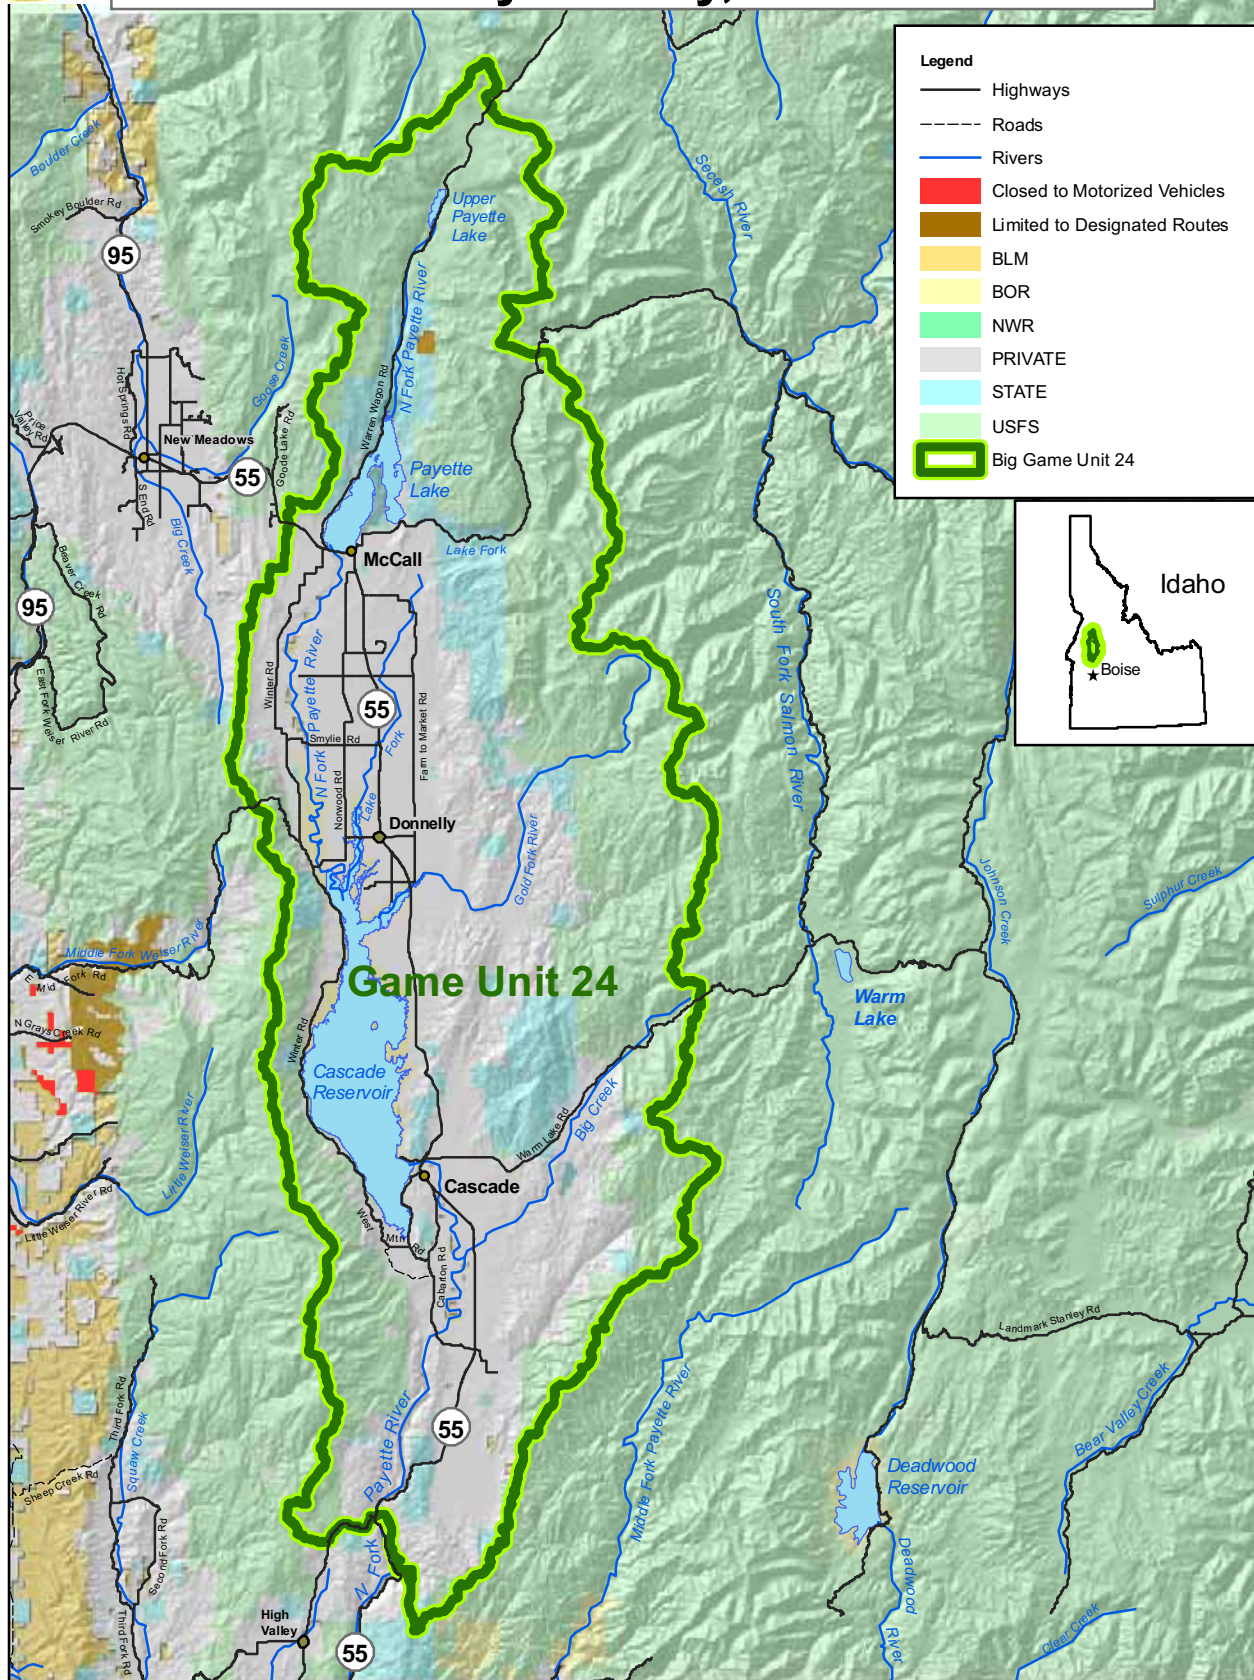

Motorized Vehicle Use on BLM Land Big Game Unit # 24 Valley County, Idaho

Legend

- Highways
- Roads
- Rivers
- Closed to Motorized Vehicles
- Limited to Designated Routes
- BLM
- BOR
- NWR
- PRIVATE
- STATE
- USFS
- Big Game Unit 24