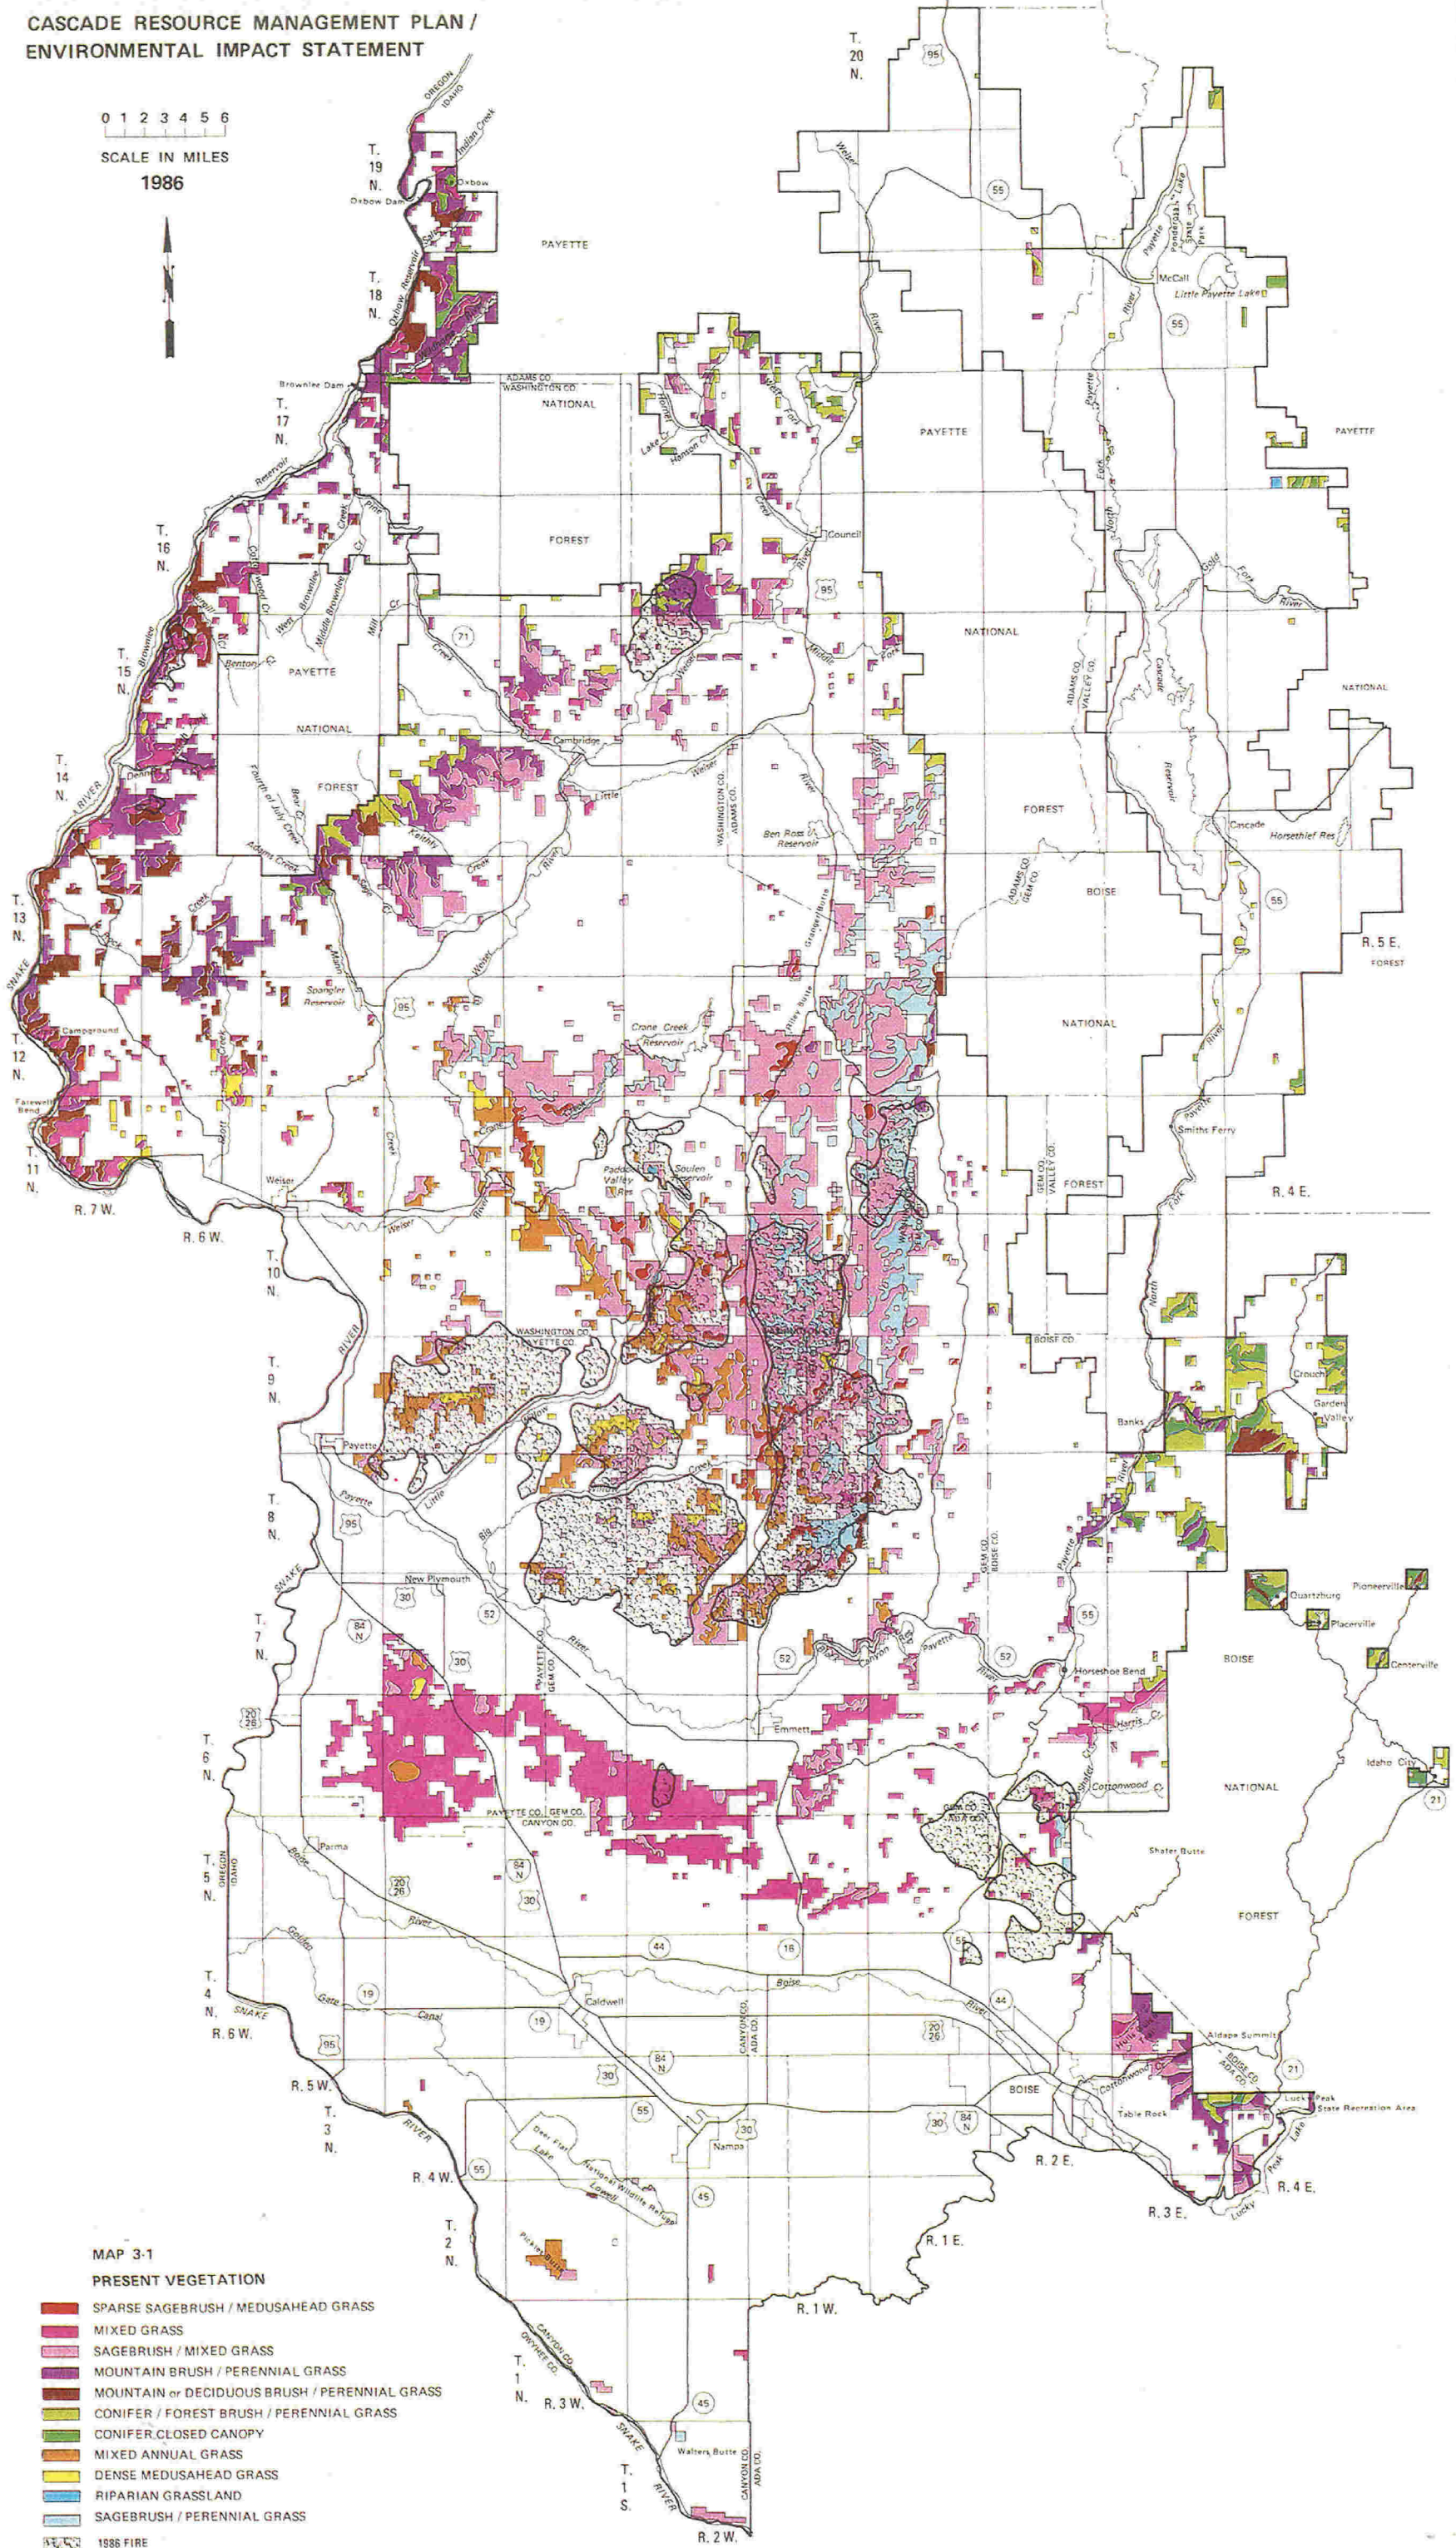

CASCADE RESOURCE MANAGEMENT PLAN / ENVIRONMENTAL IMPACT STATEMENT

0 1 2 3 4 5 6  
SCALE IN MILES  
1986

MAP 3-1  
PRESENT VEGETATION

- SPARSE SAGEBRUSH / MEDUSAHEAD GRASS
- MIXED GRASS
- SAGEBRUSH / MIXED GRASS
- MOUNTAIN BRUSH / PERENNIAL GRASS
- MOUNTAIN or DECIDUOUS BRUSH / PERENNIAL GRASS
- CONIFER / FOREST BRUSH / PERENNIAL GRASS
- CONIFER CLOSED CANOPY
- MIXED ANNUAL GRASS
- DENSE MEDUSAHEAD GRASS
- RIPARIAN GRASSLAND
- SAGEBRUSH / PERENNIAL GRASS

1986 FIRE