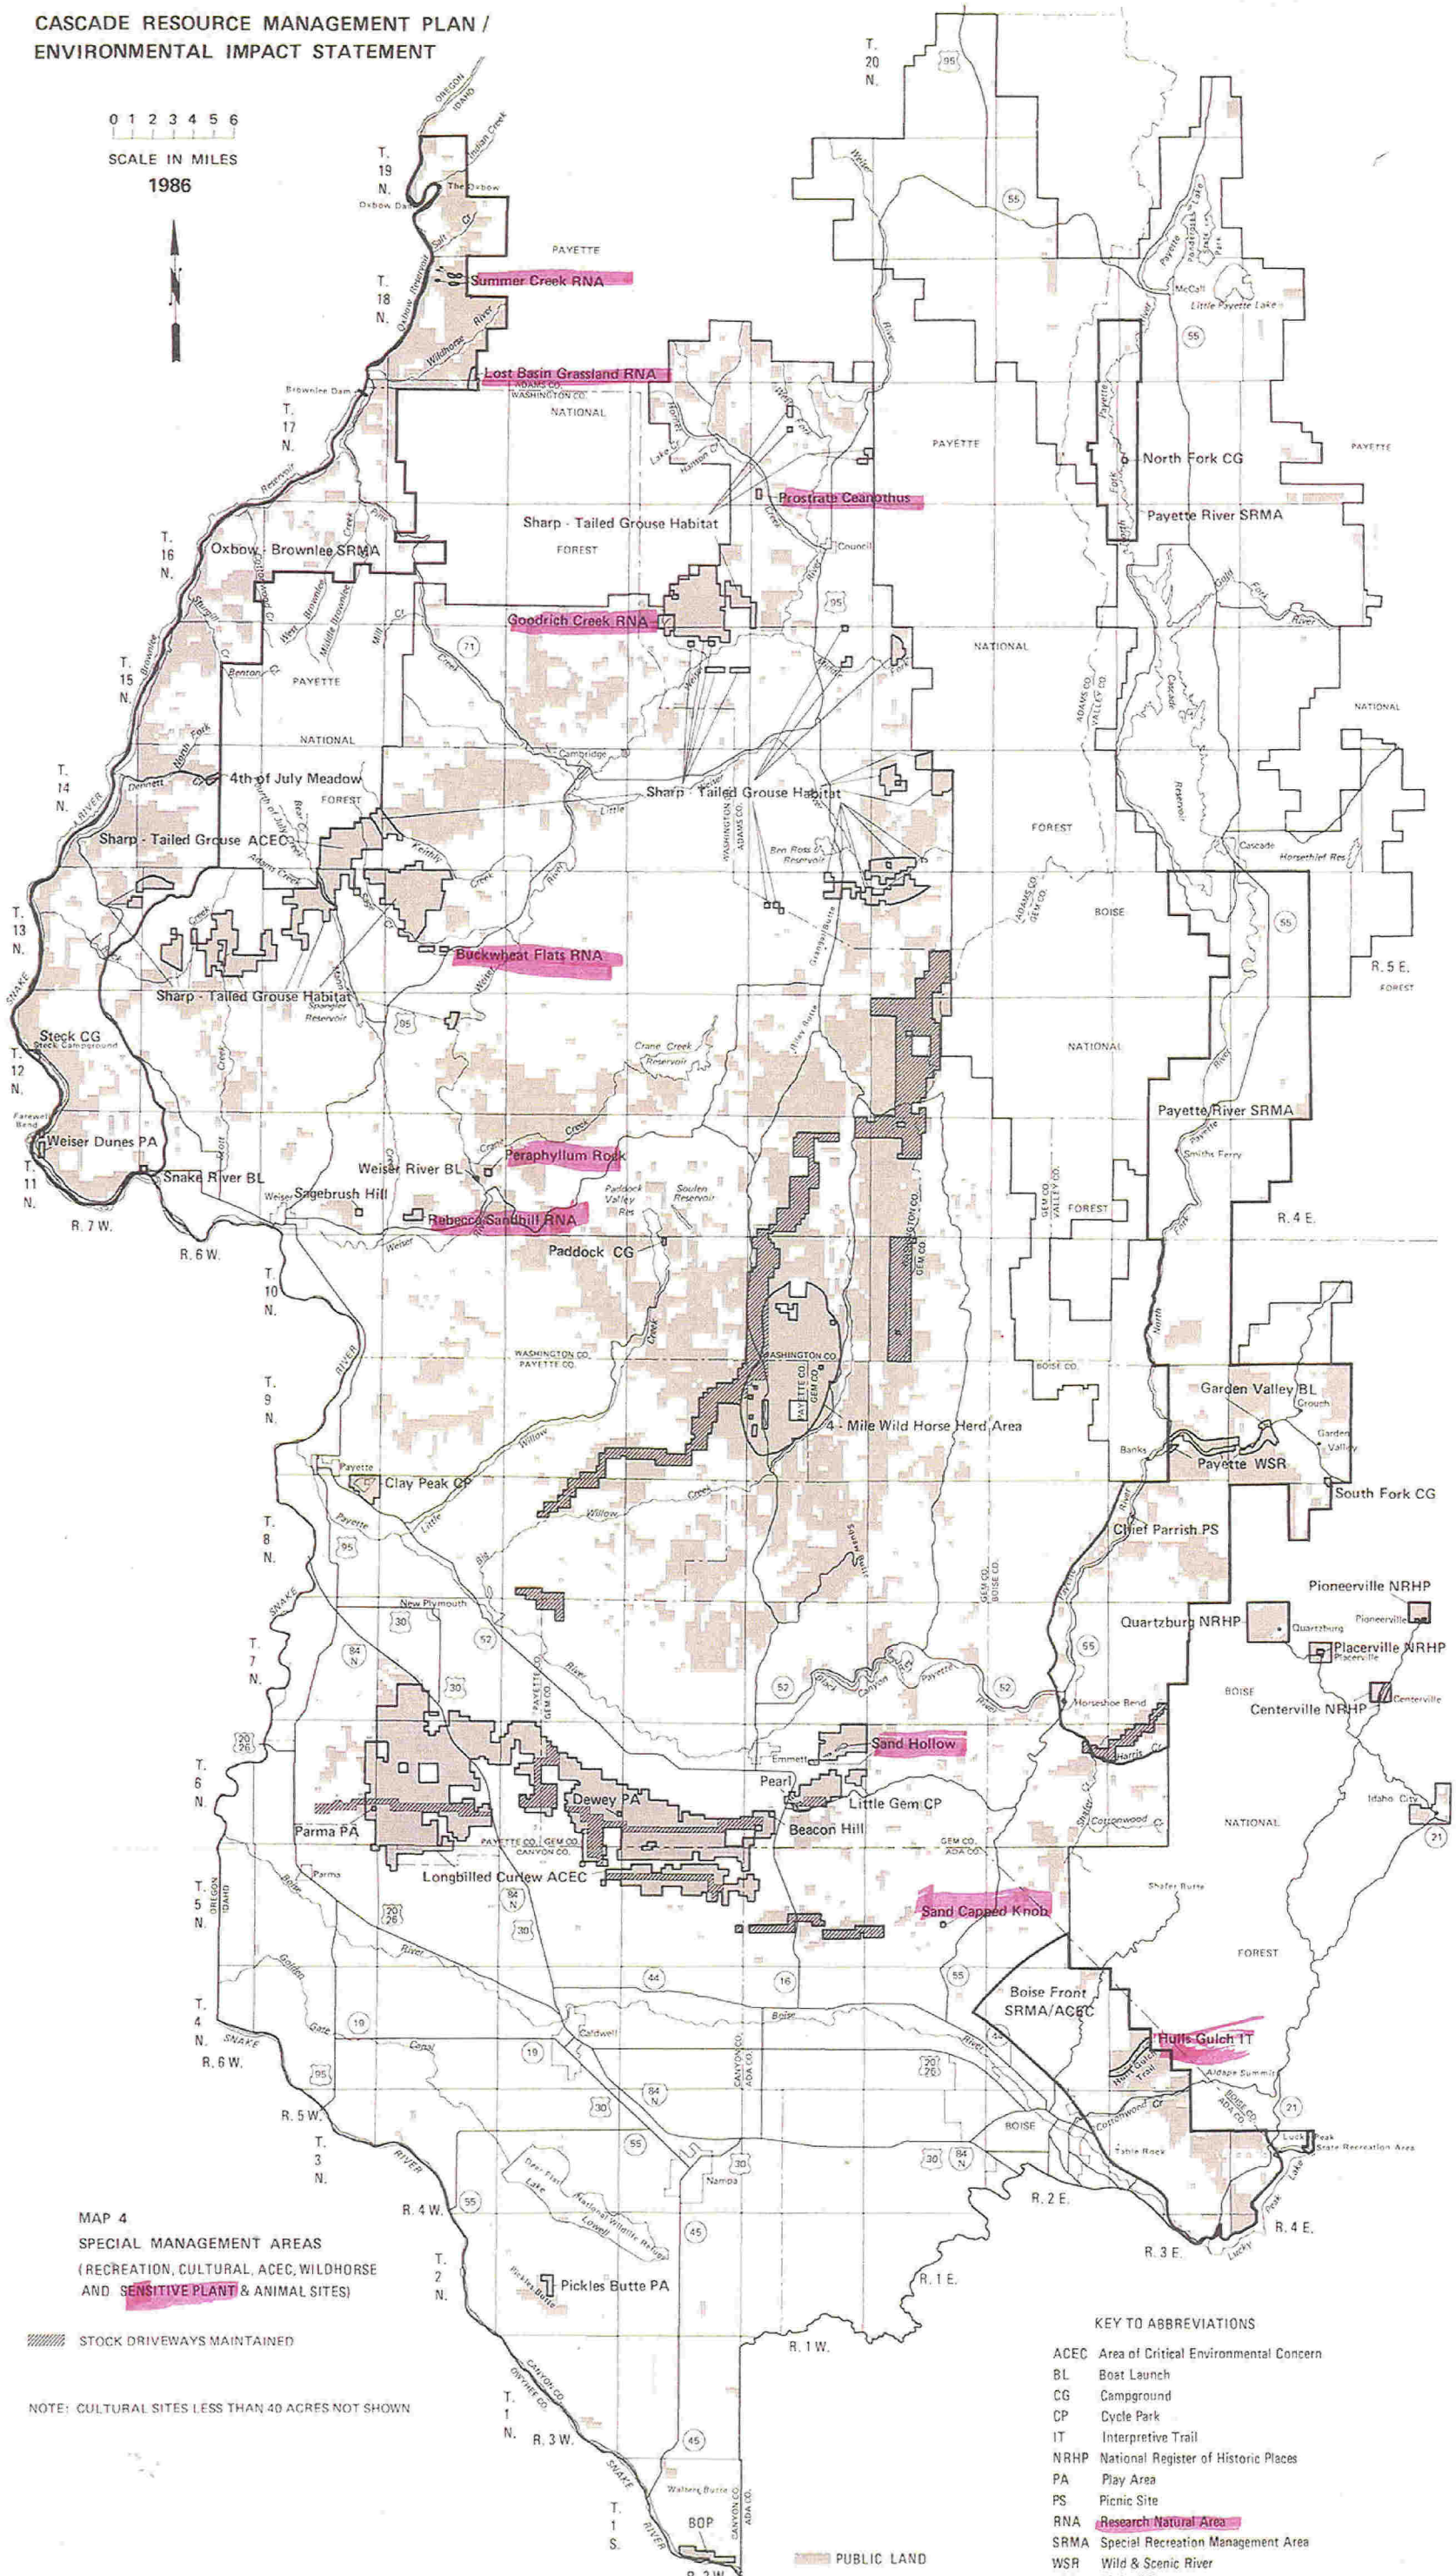

CASCADE RESOURCE MANAGEMENT PLAN / ENVIRONMENTAL IMPACT STATEMENT

0 1 2 3 4 5 6
SCALE IN MILES
1986

MAP 4
SPECIAL MANAGEMENT AREAS
(RECREATION, CULTURAL, ACEC, WILDHORSE
AND SENSITIVE PLANT & ANIMAL SITES)

STOCK DRIVeways MAINTAINED

NOTE: CULTURAL SITES LESS THAN 40 ACRES NOT SHOWN

KEY TO ABBREVIATIONS

- ACEC Area of Critical Environmental Concern
- BL Boat Launch
- CG Campground
- CP Cycle Park
- IT Interpretive Trail
- NRHP National Register of Historic Places
- PA Play Area
- PS Picnic Site
- RNA **Research Natural Area**
- SRMA Special Recreation Management Area
- WSR Wild & Scenic River
- BOP Birds of Prey Area

PUBLIC LAND