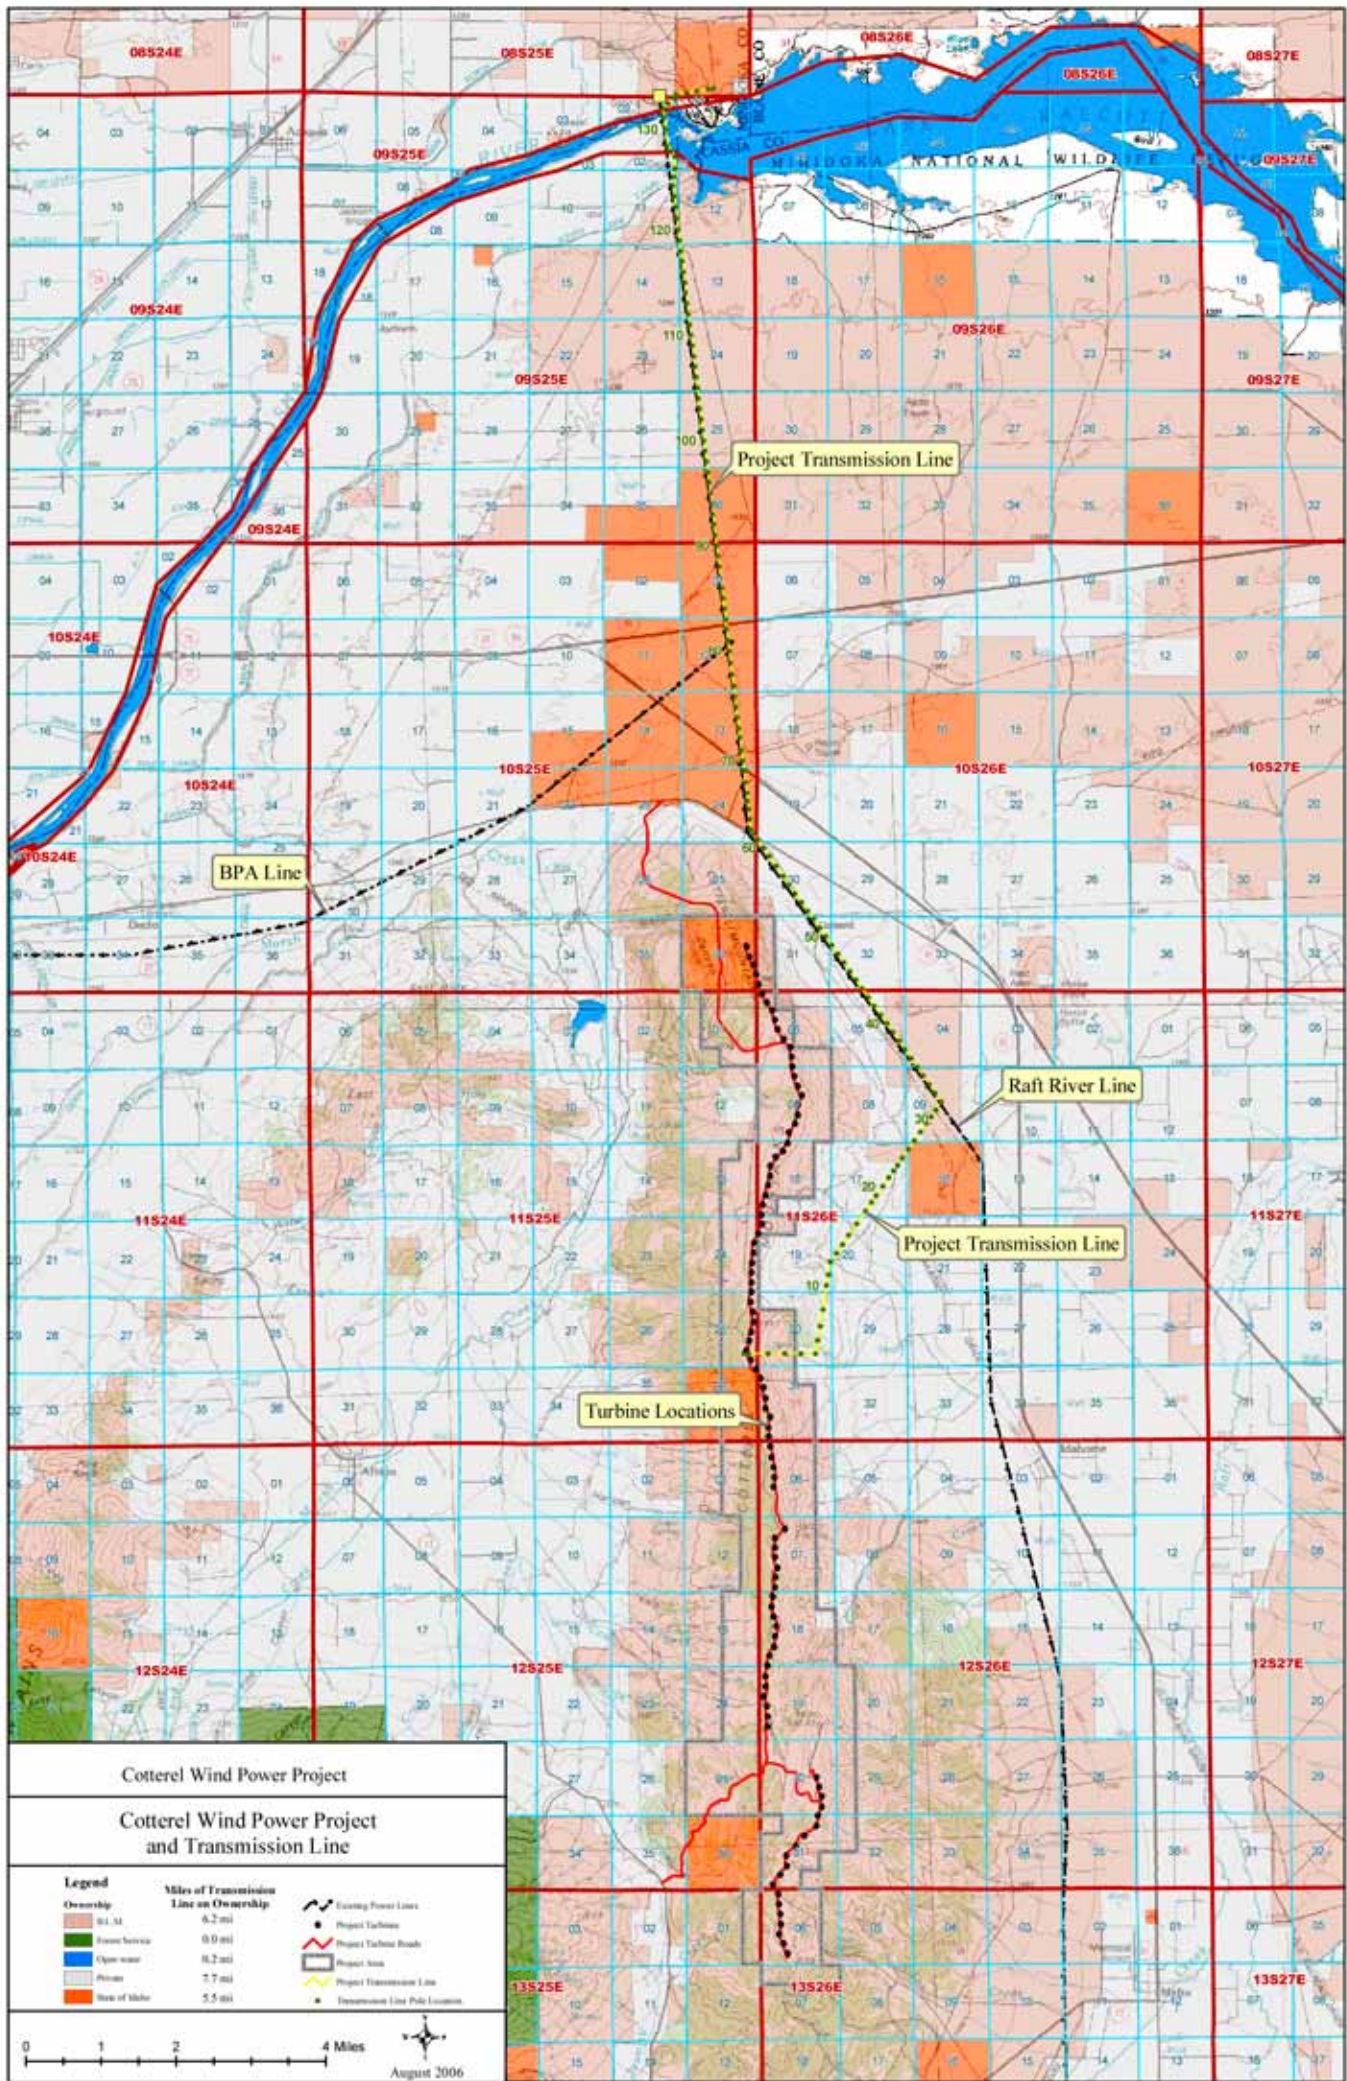

**Exhibit C**  
**Cotterel Wind Project &**  
**Transmission Line Map**

Cottarel Wind Power Project

Cottarel Wind Power Project and Transmission Line

Legend

Ownership	Miles of Transmission Line on Ownership	Existing Power Lines
BLM	6.2 mi	Existing Power Lines
Forest Service	0.0 mi	Project Turbines
Open water	0.2 mi	Project Turbine Roads
Private	7.7 mi	Project Area
State of Idaho	5.5 mi	Project Transmission Line
		Transmission Line Pole Locations