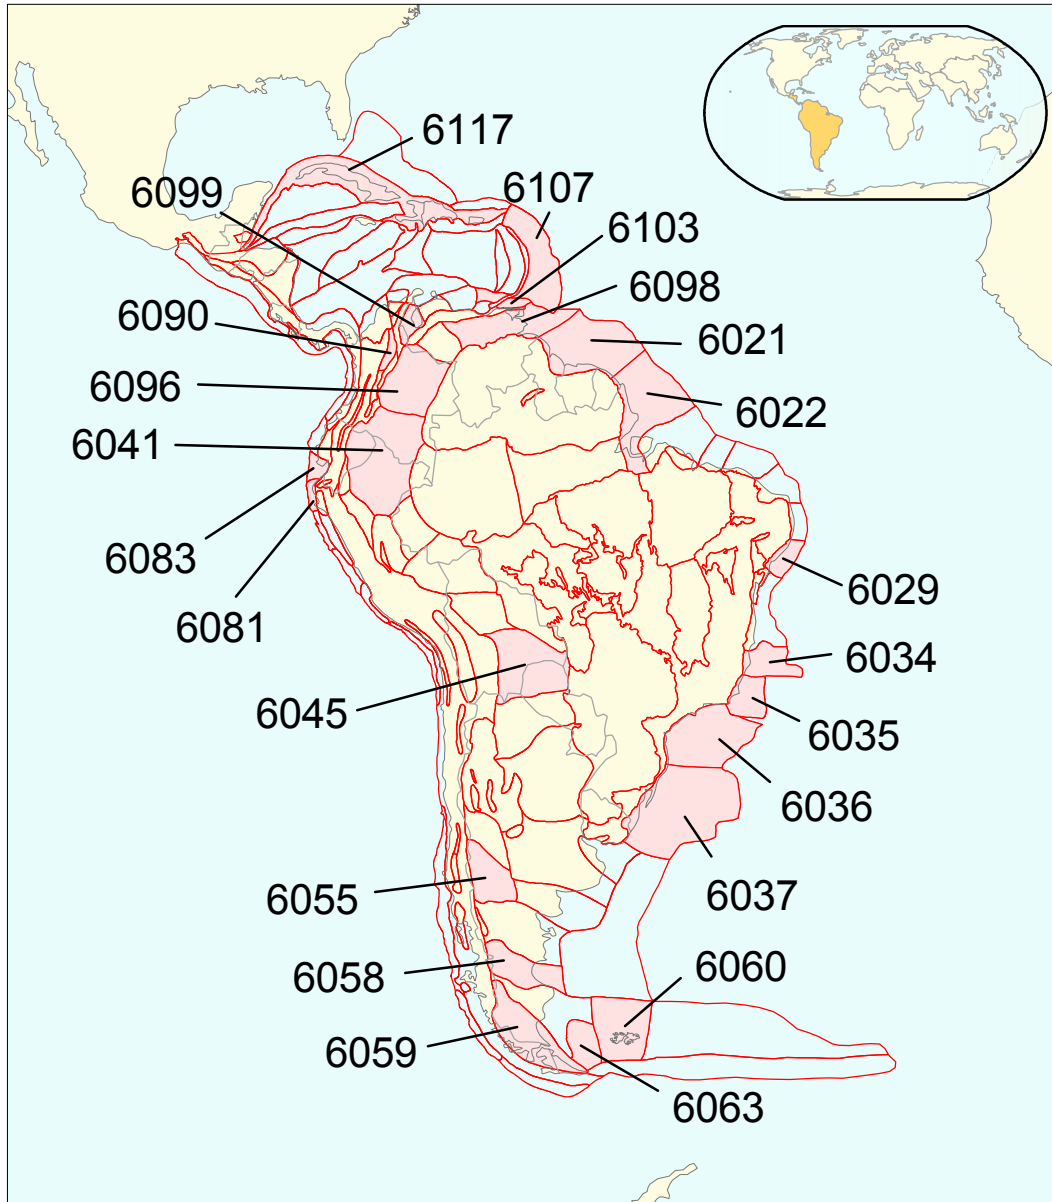

Central and South America

Region 6

Assessed Geologic Provinces

6060 Falklands Plateau

6063 Malvinas Basin

6081 Talara Basin

6083 Progreso Basin

6090 Middle Magdalena

6096 Llanos Basin

6098 East Venezuela Basin

6099 Maracaibo Basin

6103 Tobago Trough

6107 Lesser Antilles Deformed Belt

6117 Greater Antilles Deformed Belt

Assessed geologic province