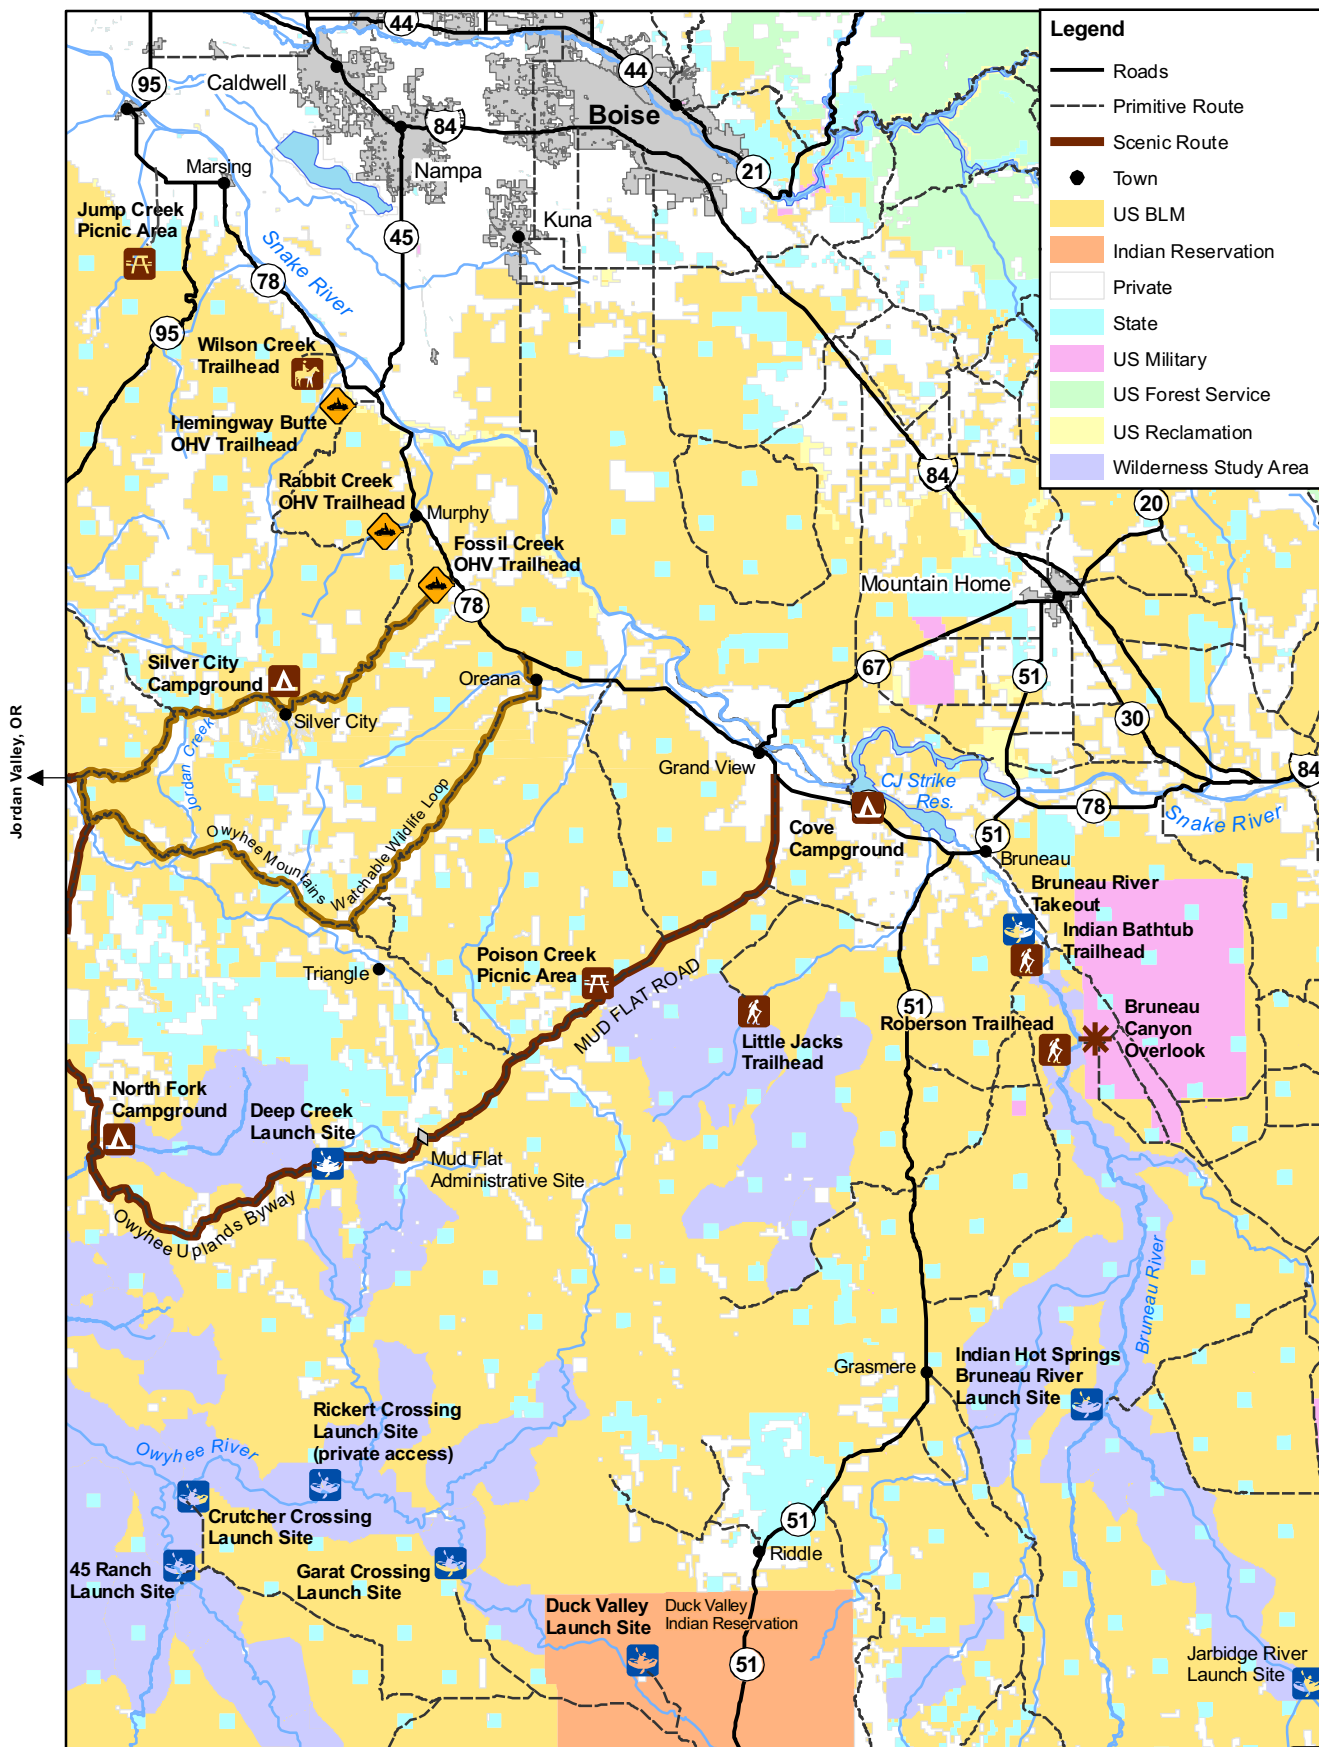

Owyhee and Bruneau BLM Recreation Sites

| Legend | |
|--------|-----------------------|
| | Roads |
| | Primitive Route |
| | Scenic Route |
| | Town |
| | US BLM |
| | Indian Reservation |
| | Private |
| | State |
| | US Military |
| | US Forest Service |
| | US Reclamation |
| | Wilderness Study Area |

Jordan Valley, OR

No Warranty is made by the Bureau of Land Management. The accuracy, reliability, or completeness of these data for individual use or aggregate use with other data is not guaranteed.

Compiled: Sep 2008 BLM
 ...Projects_GISUser\Bruneau\FO\Recreation\RecSites\RecSites.mxd