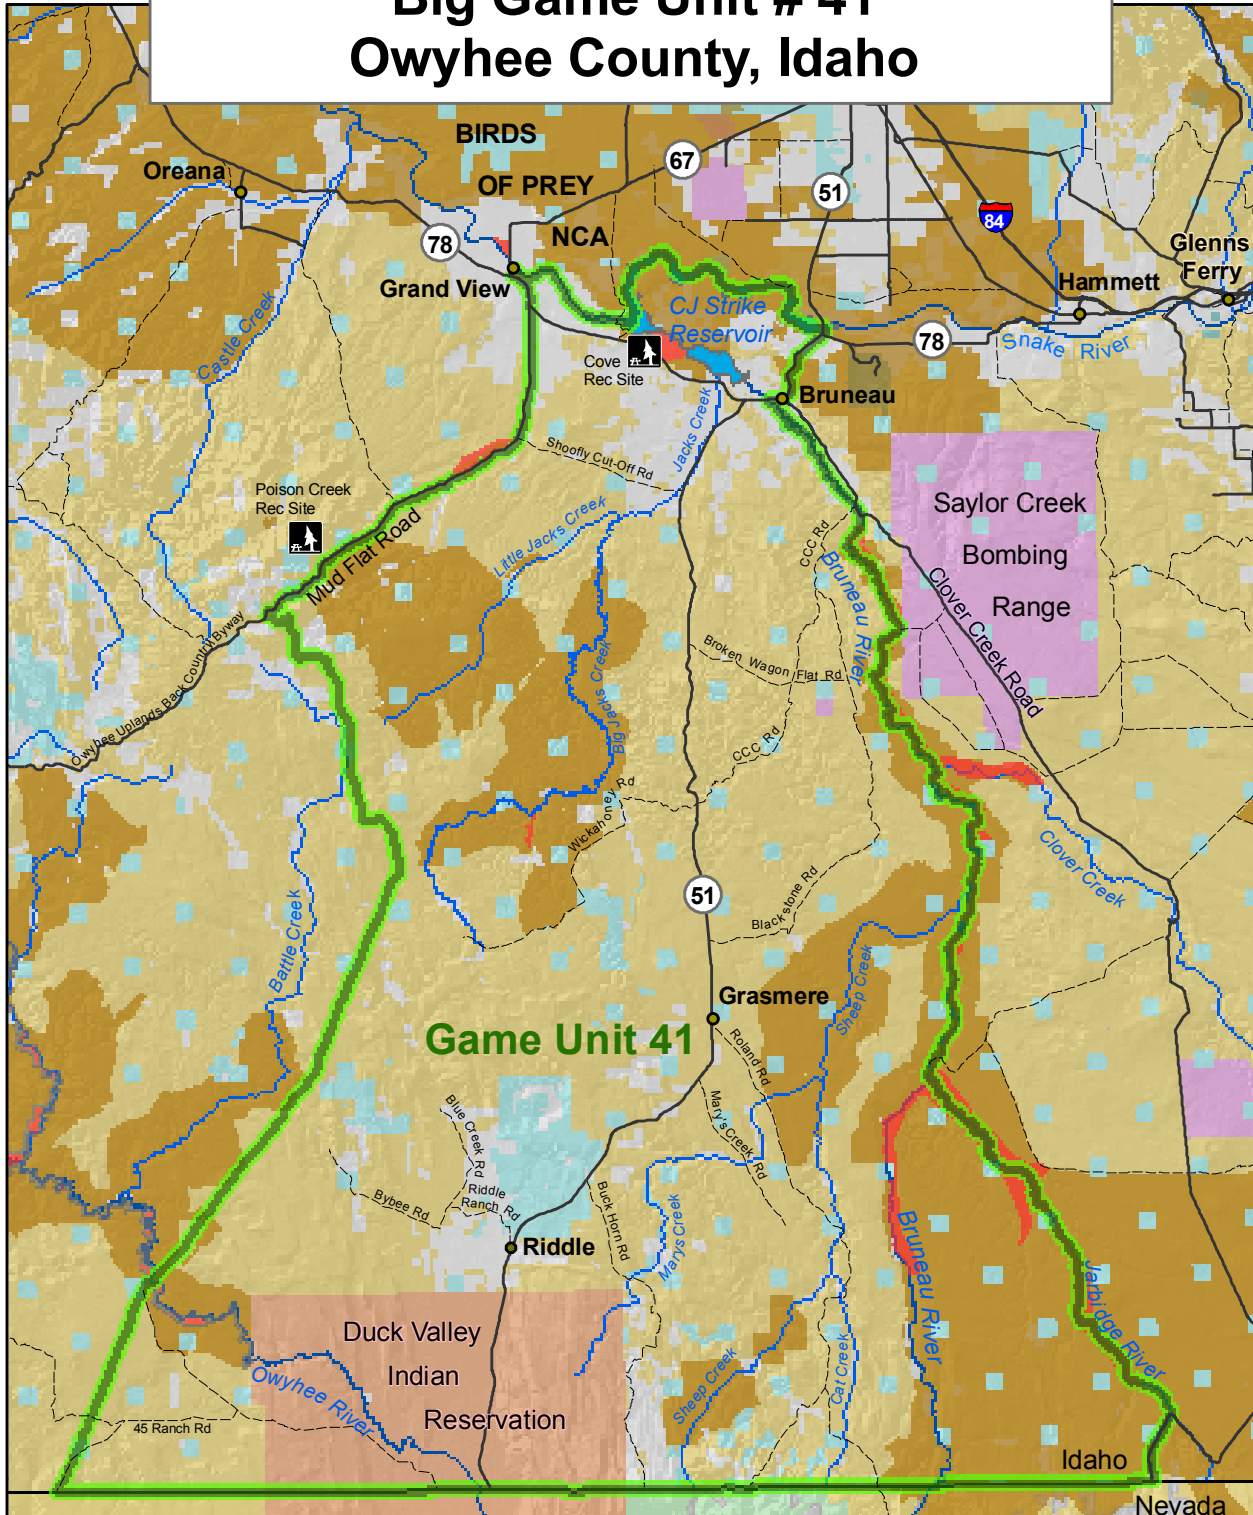

Motorized Vehicle Use on BLM Land

Big Game Unit # 41

Owyhee County, Idaho

Legend

— Highways	BLM
- - - Roads	INDIAN RESERVATION
— Rivers	MILITARY
 Big Game Unit 41	PRIVATE
 Closed to Motorized Vehicles	STATE
 Limited to Designated Routes	USFS