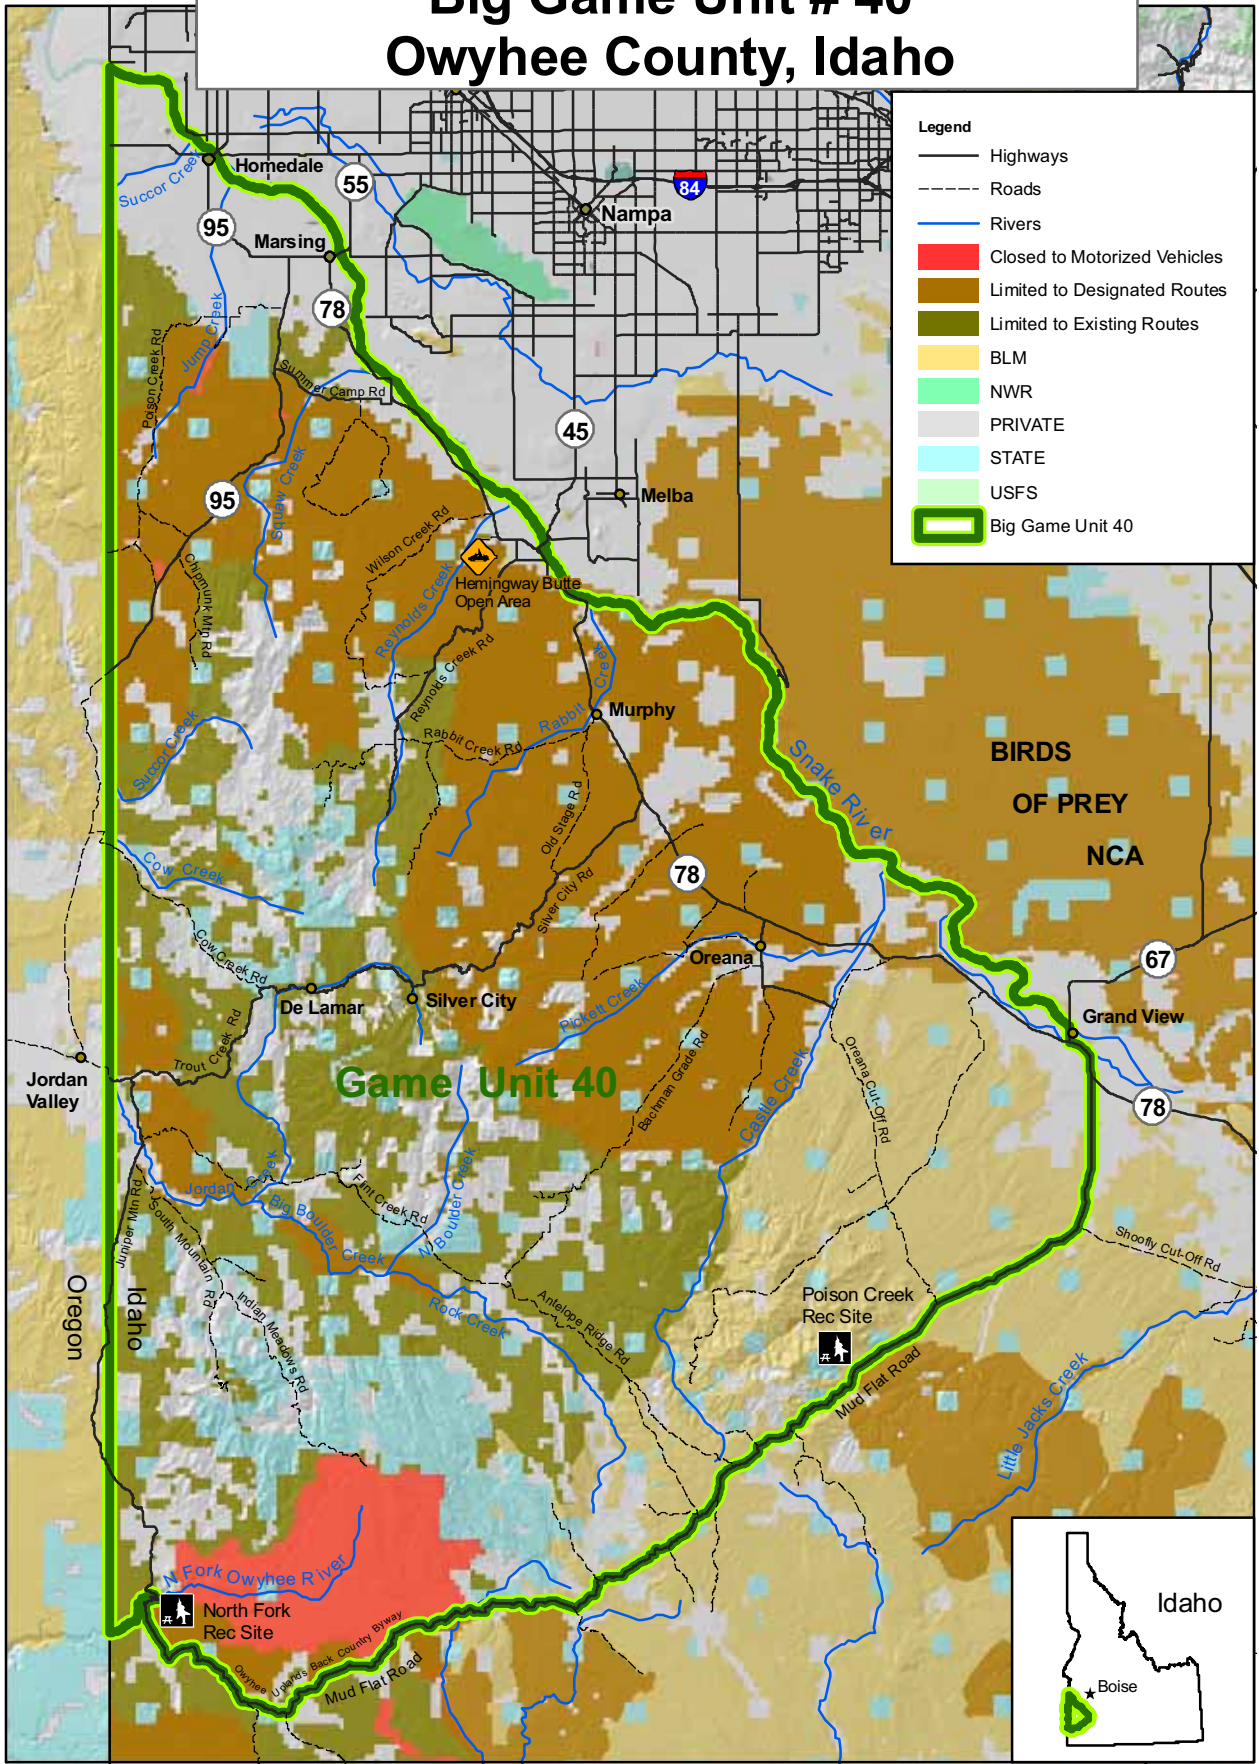

Motorized Vehicle Use on BLM Land

Big Game Unit # 40

Owyhee County, Idaho

- Legend**
- Highways
 - - - Roads
 - Rivers
 - Red: Closed to Motorized Vehicles
 - Brown: Limited to Designated Routes
 - Dark Green: Limited to Existing Routes
 - Yellow: BLM
 - Light Green: NWR
 - Grey: PRIVATE
 - Light Blue: STATE
 - Light Green: USFS
 - Green Outline: Big Game Unit 40