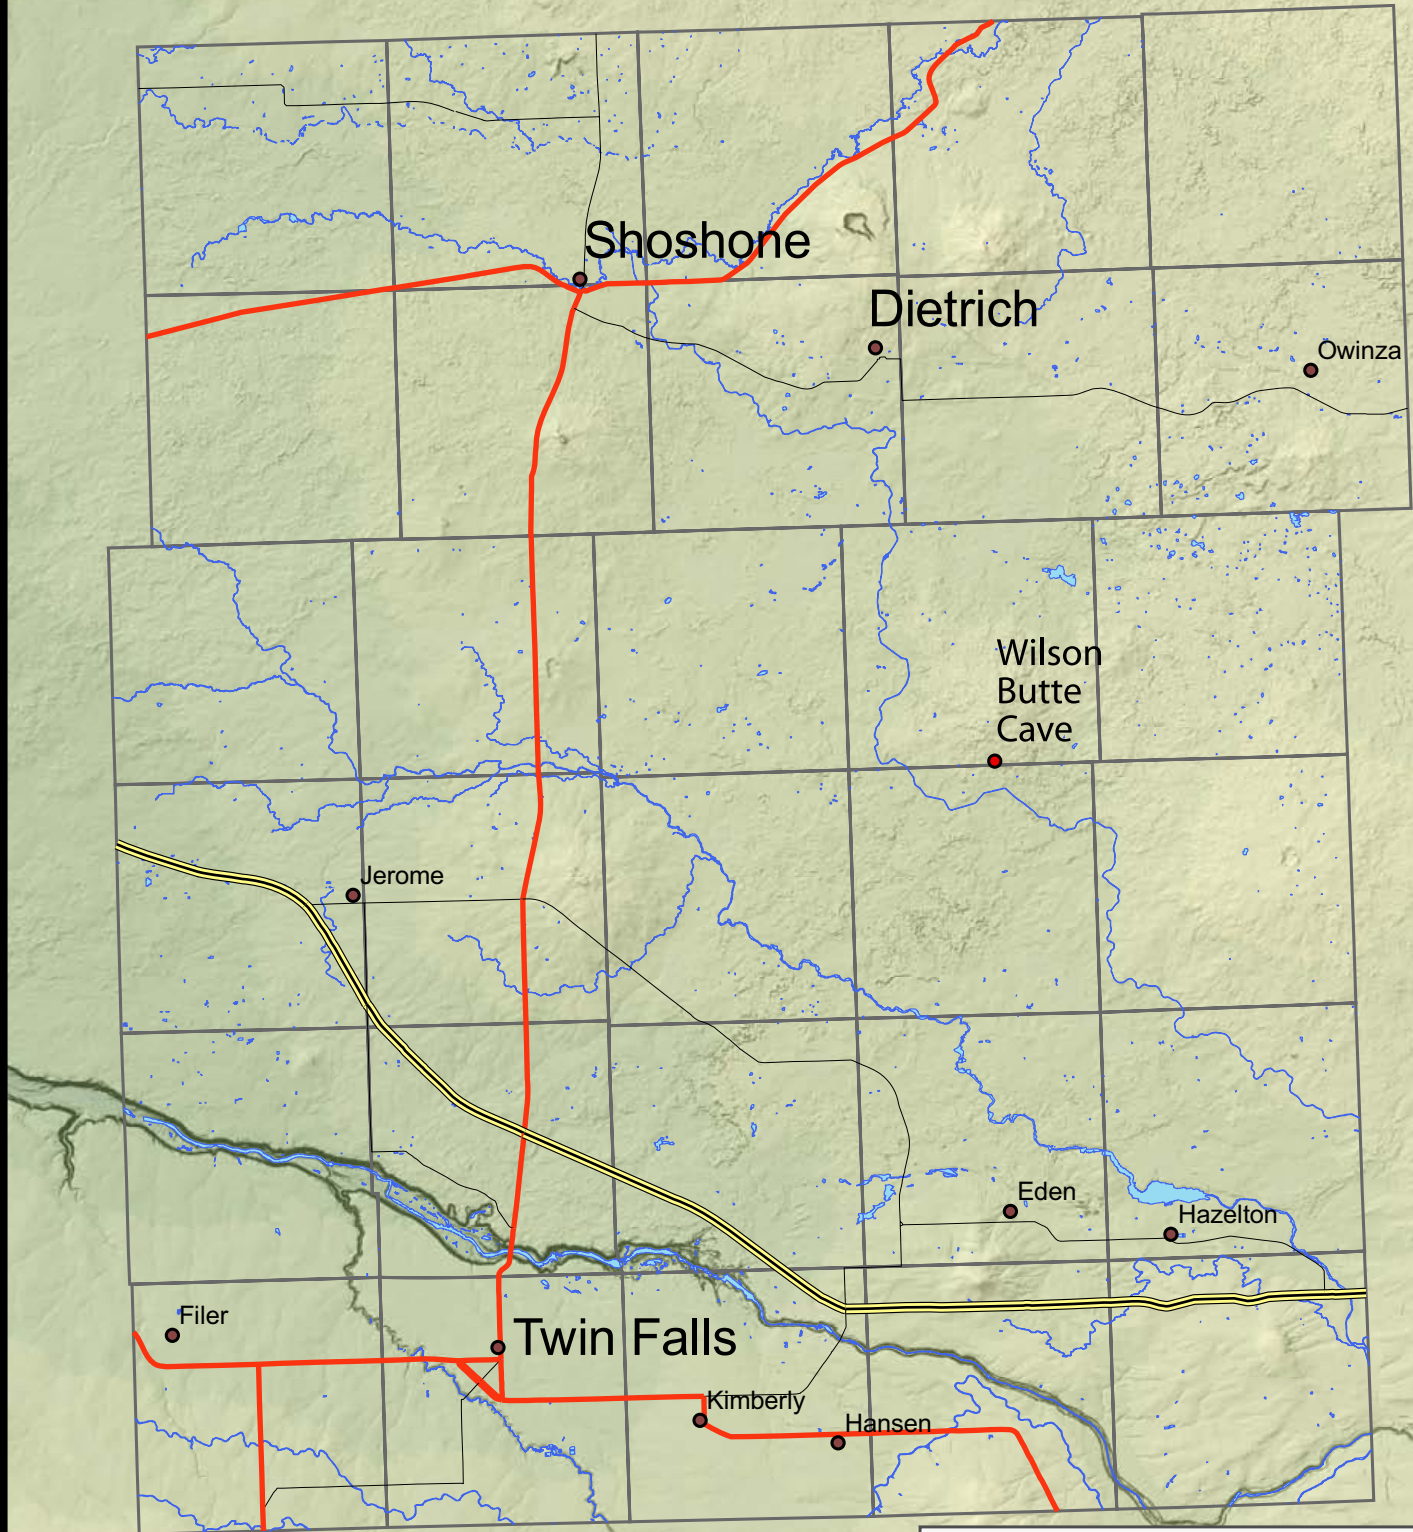

Wilson Butte Cave Map

WILSON BUTTE CAVE MAP

SCALE:

0 3 6 miles