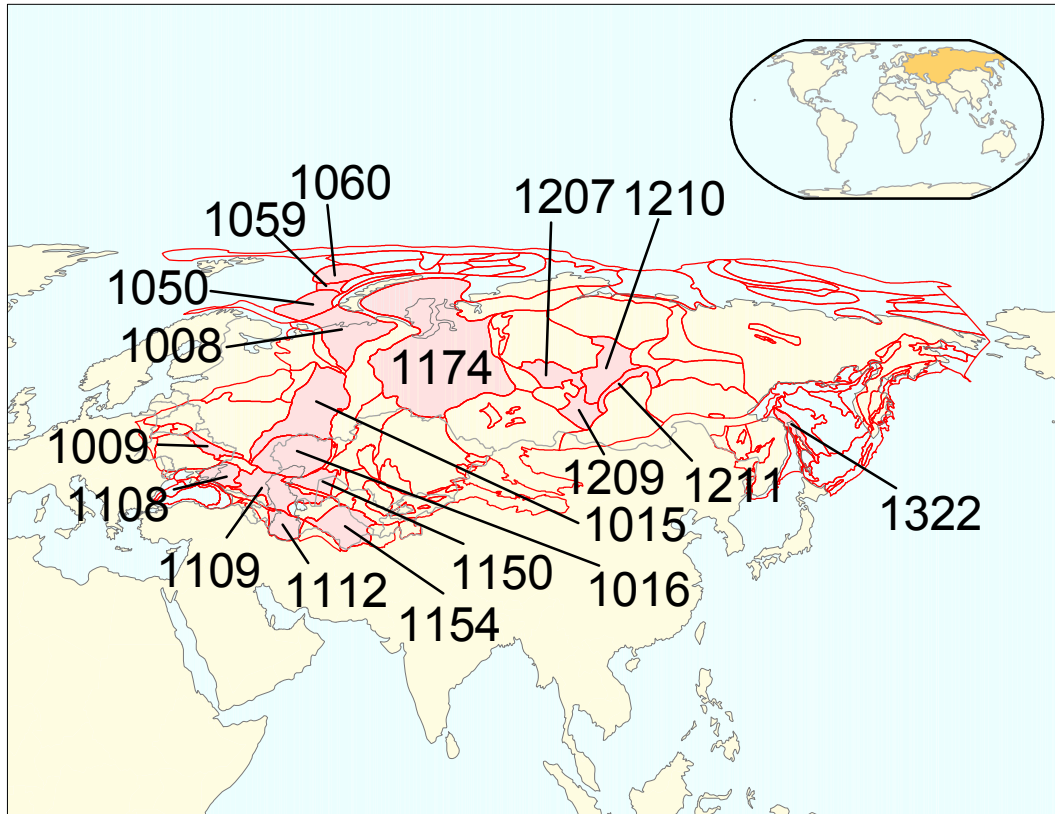

Former Soviet Union Region 1

Assessed Geologic Provinces

 Assessed geologic province

1008 Timan-Pechora Basin

1009 Dnieper-Donets Basin

1015 Volga-Ural Region

1016 North Caspian Basin

1050 South Barents Basin

1059 Ludlov Saddle

1060 North Barents Basin