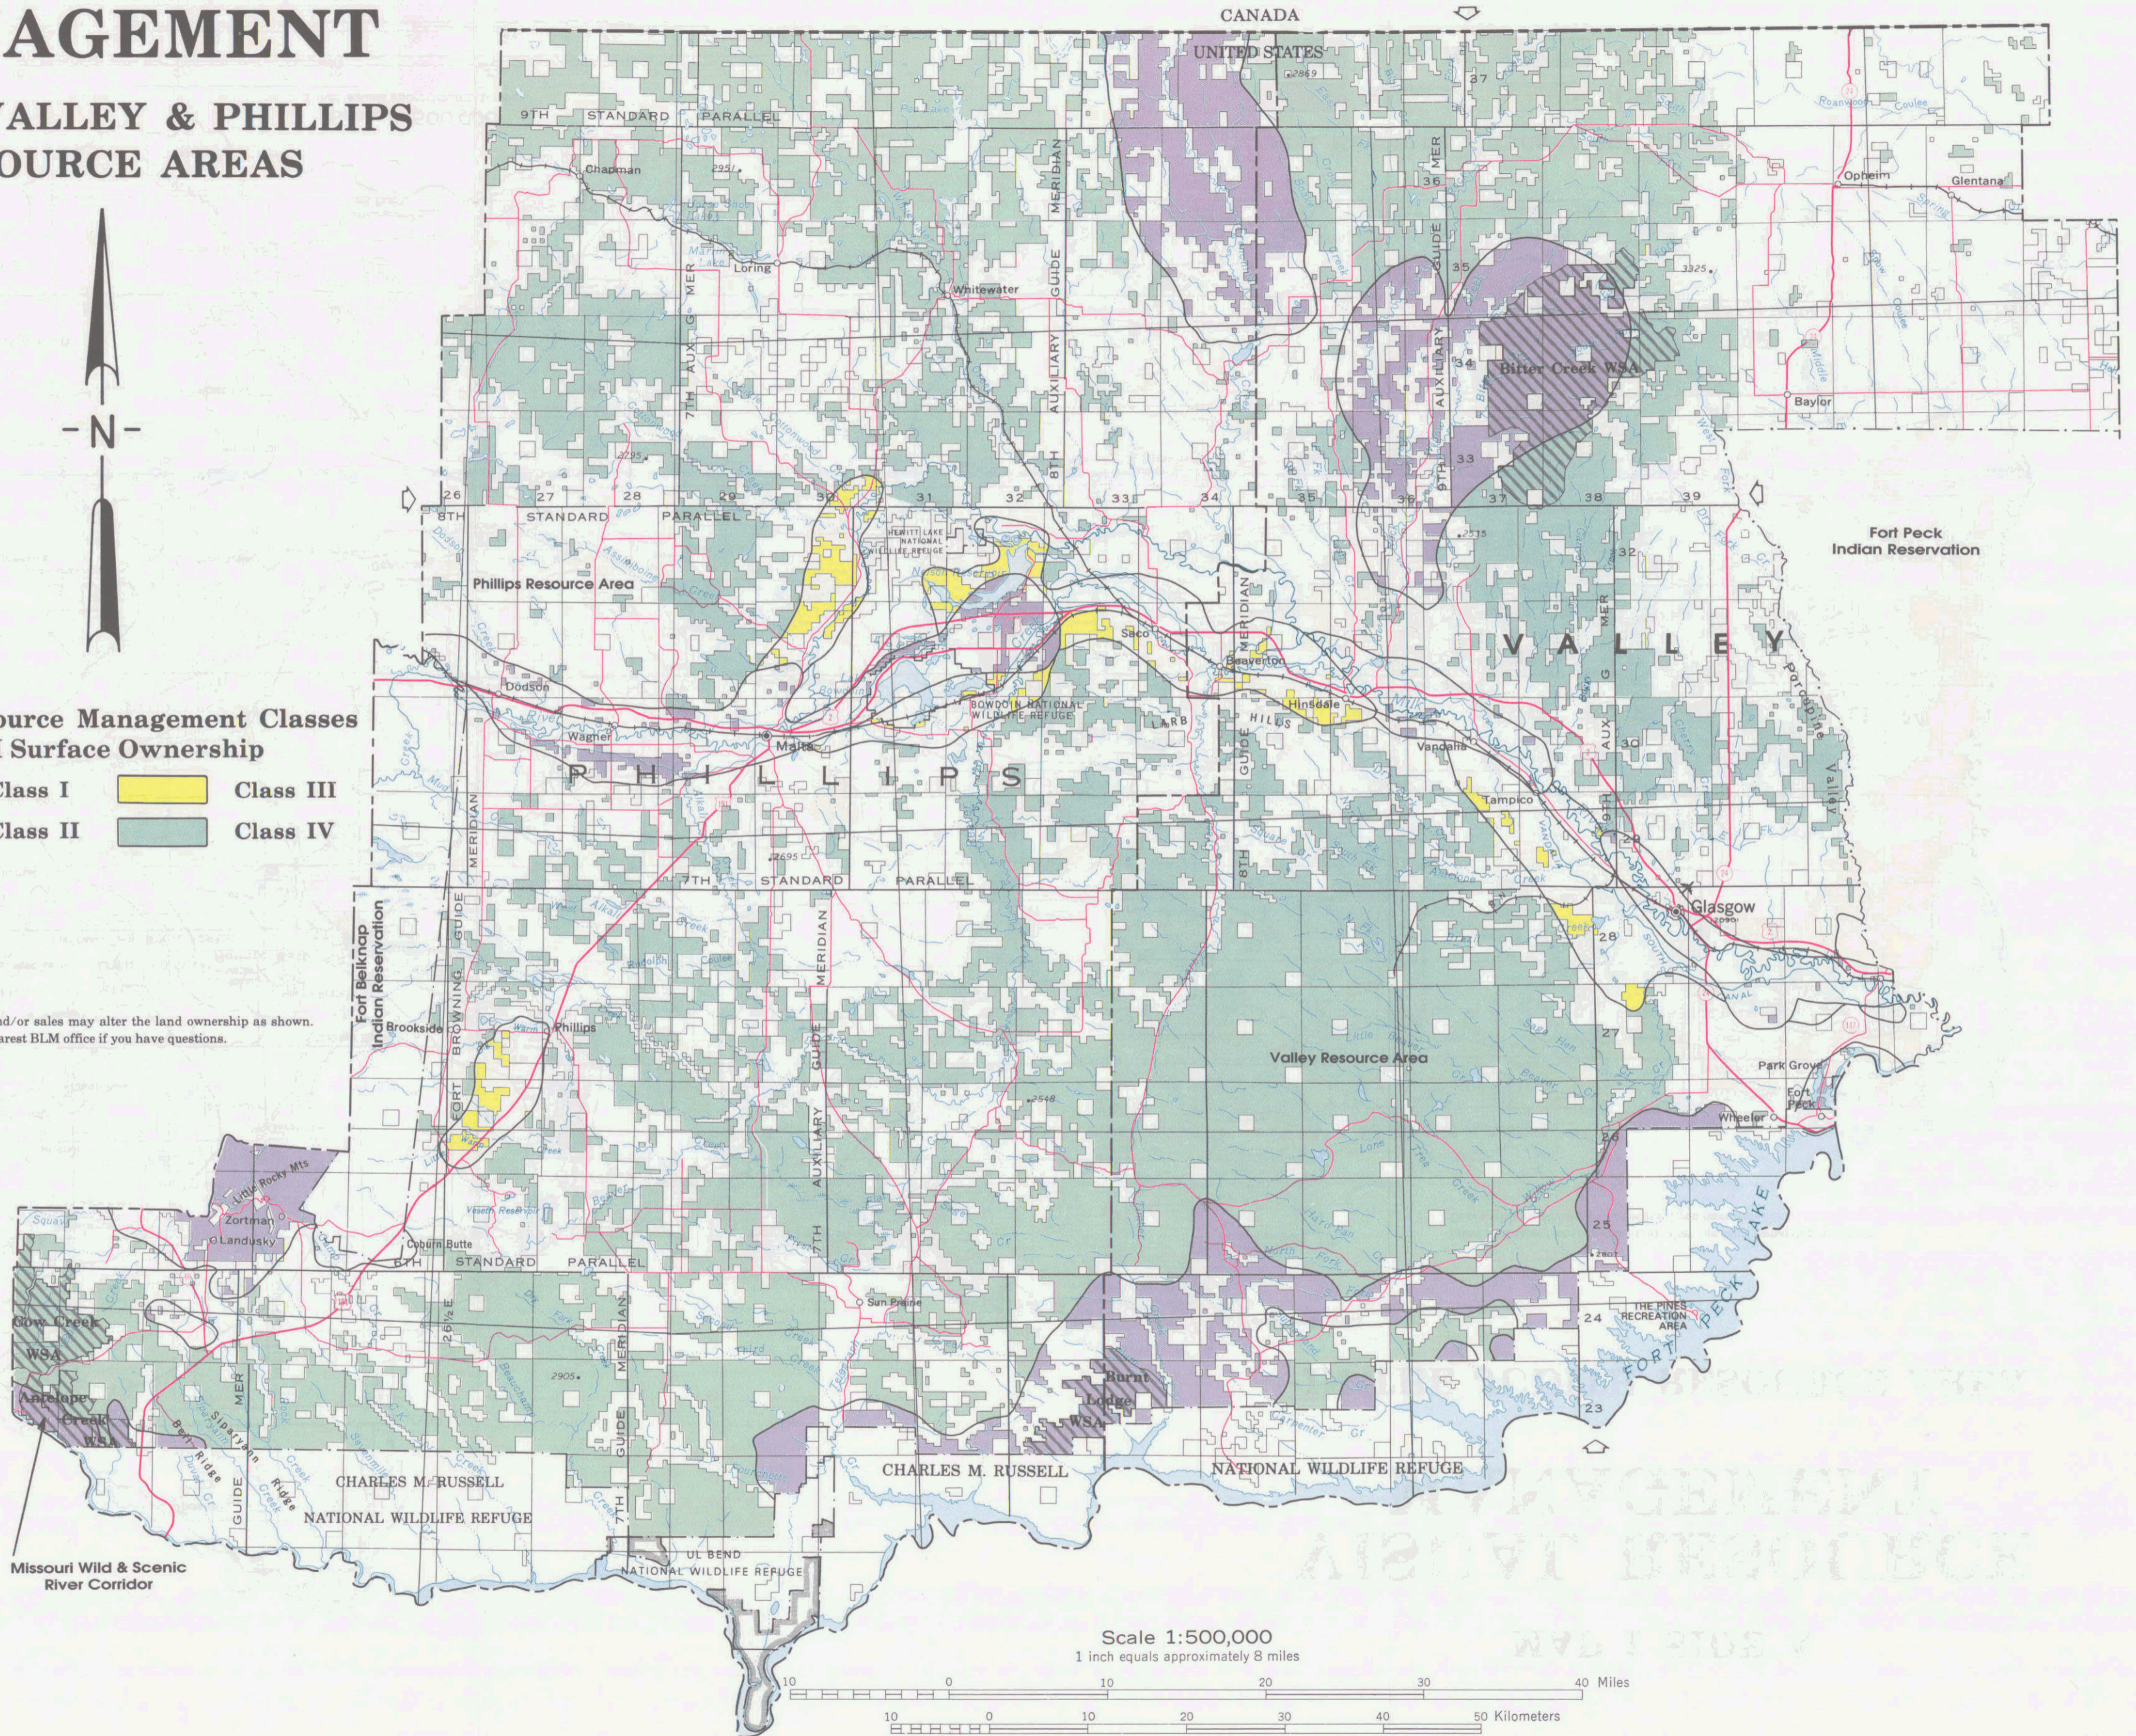

VISUAL RESOURCE MANAGEMENT

IN THE VALLEY & PHILLIPS RESOURCE AREAS

Visual Resource Management Classes BLM Surface Ownership

NONE	Class I	Class III
Class II	Class IV	

Land exchanges and/or sales may alter the land ownership as shown. Check with your nearest BLM office if you have questions.

Scale 1:500,000
1 inch equals approximately 8 miles

0 10 20 30 40 50 Miles

0 10 20 30 40 50 Kilometers