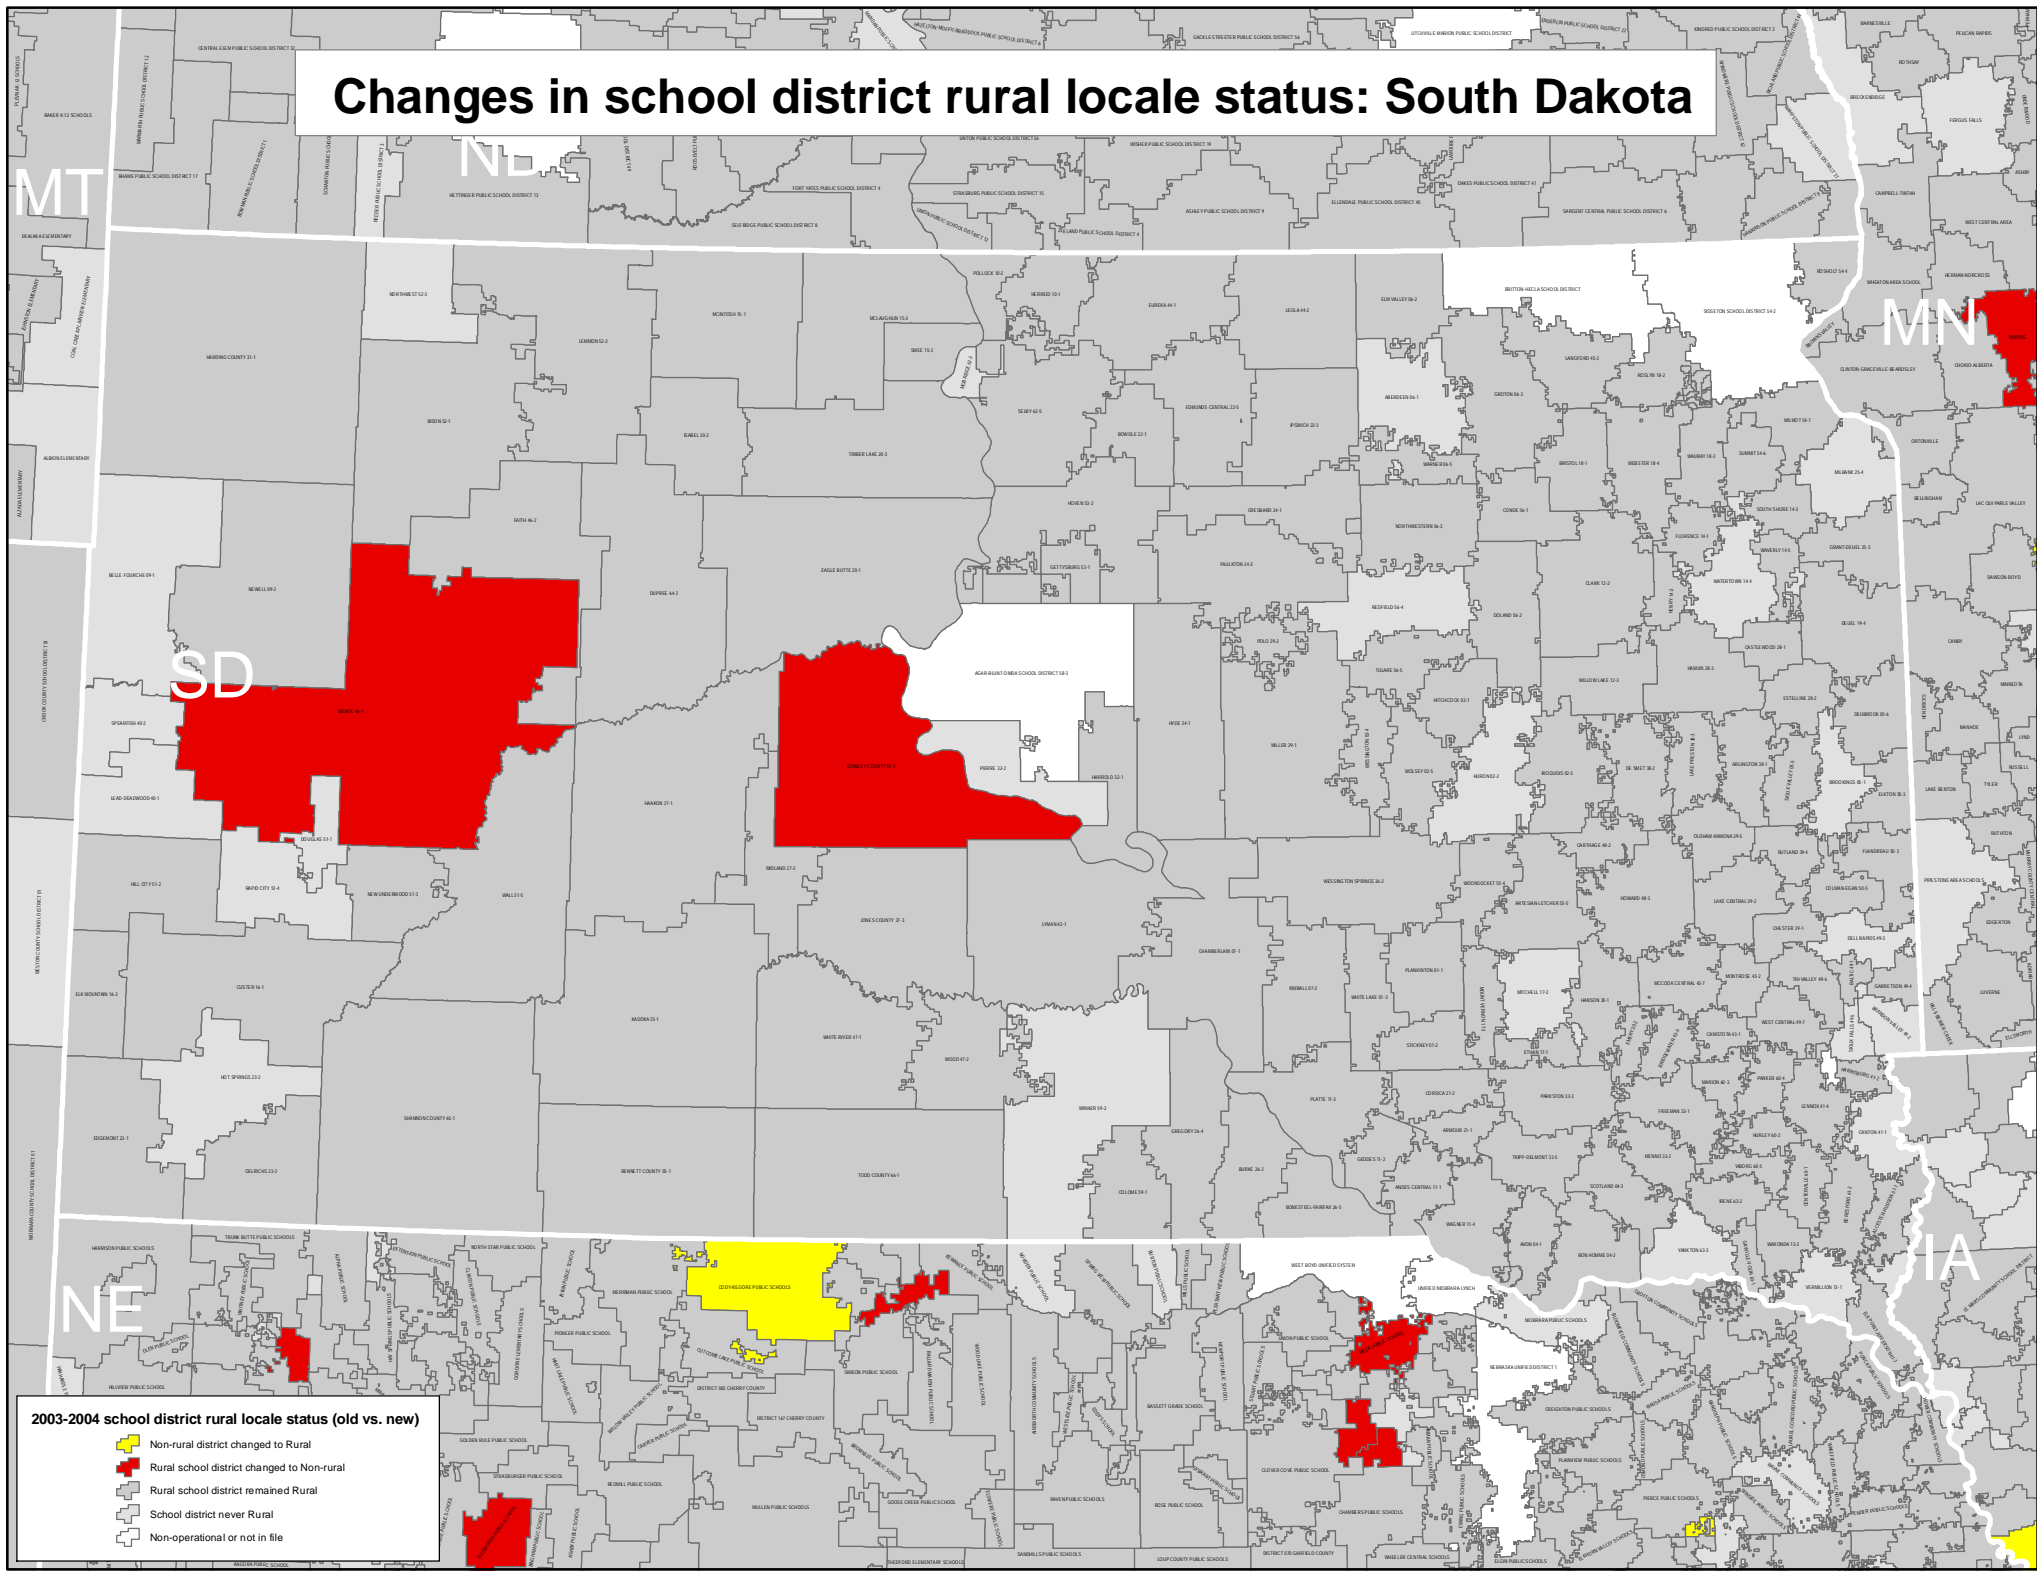

Changes in school district rural locale status: South Dakota

2003-2004 school district rural locale status (old vs. new)

- Non-rural district changed to Rural
- Rural school district changed to Non-rural
- Rural school district remained Rural
- School district never Rural
- Non-operational or not in file