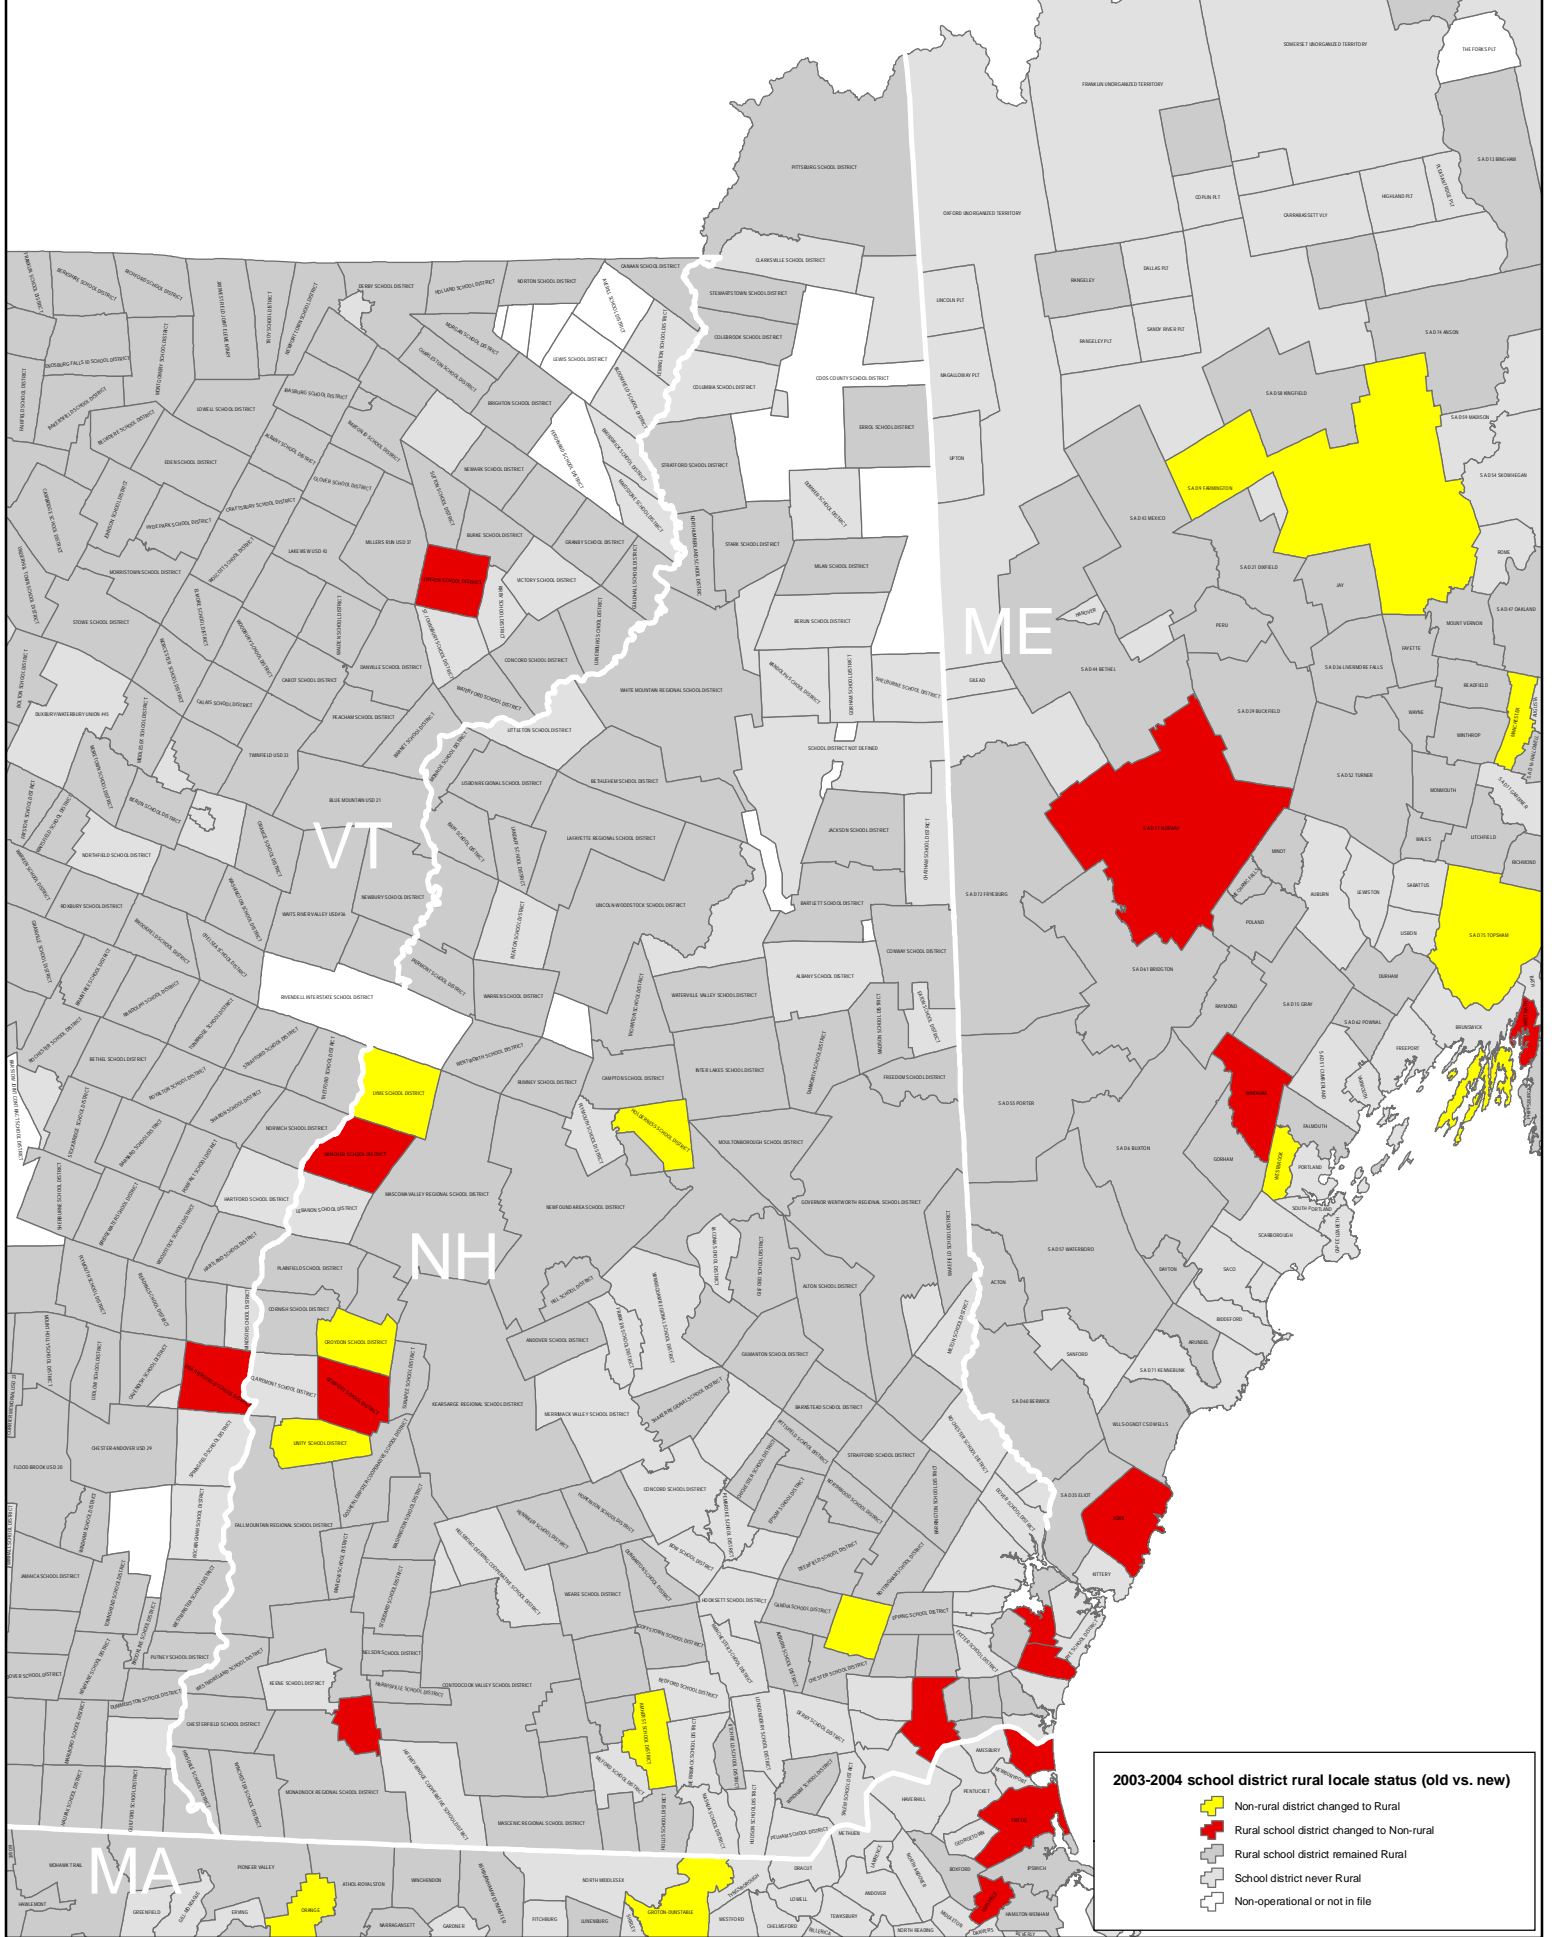

Changes in school district rural locale status: New Hampshire

2003-2004 school district rural locale status (old vs. new)

- Non-rural district changed to Rural
- Rural school district changed to Non-rural
- School district never Rural
- Non-operational or not in file