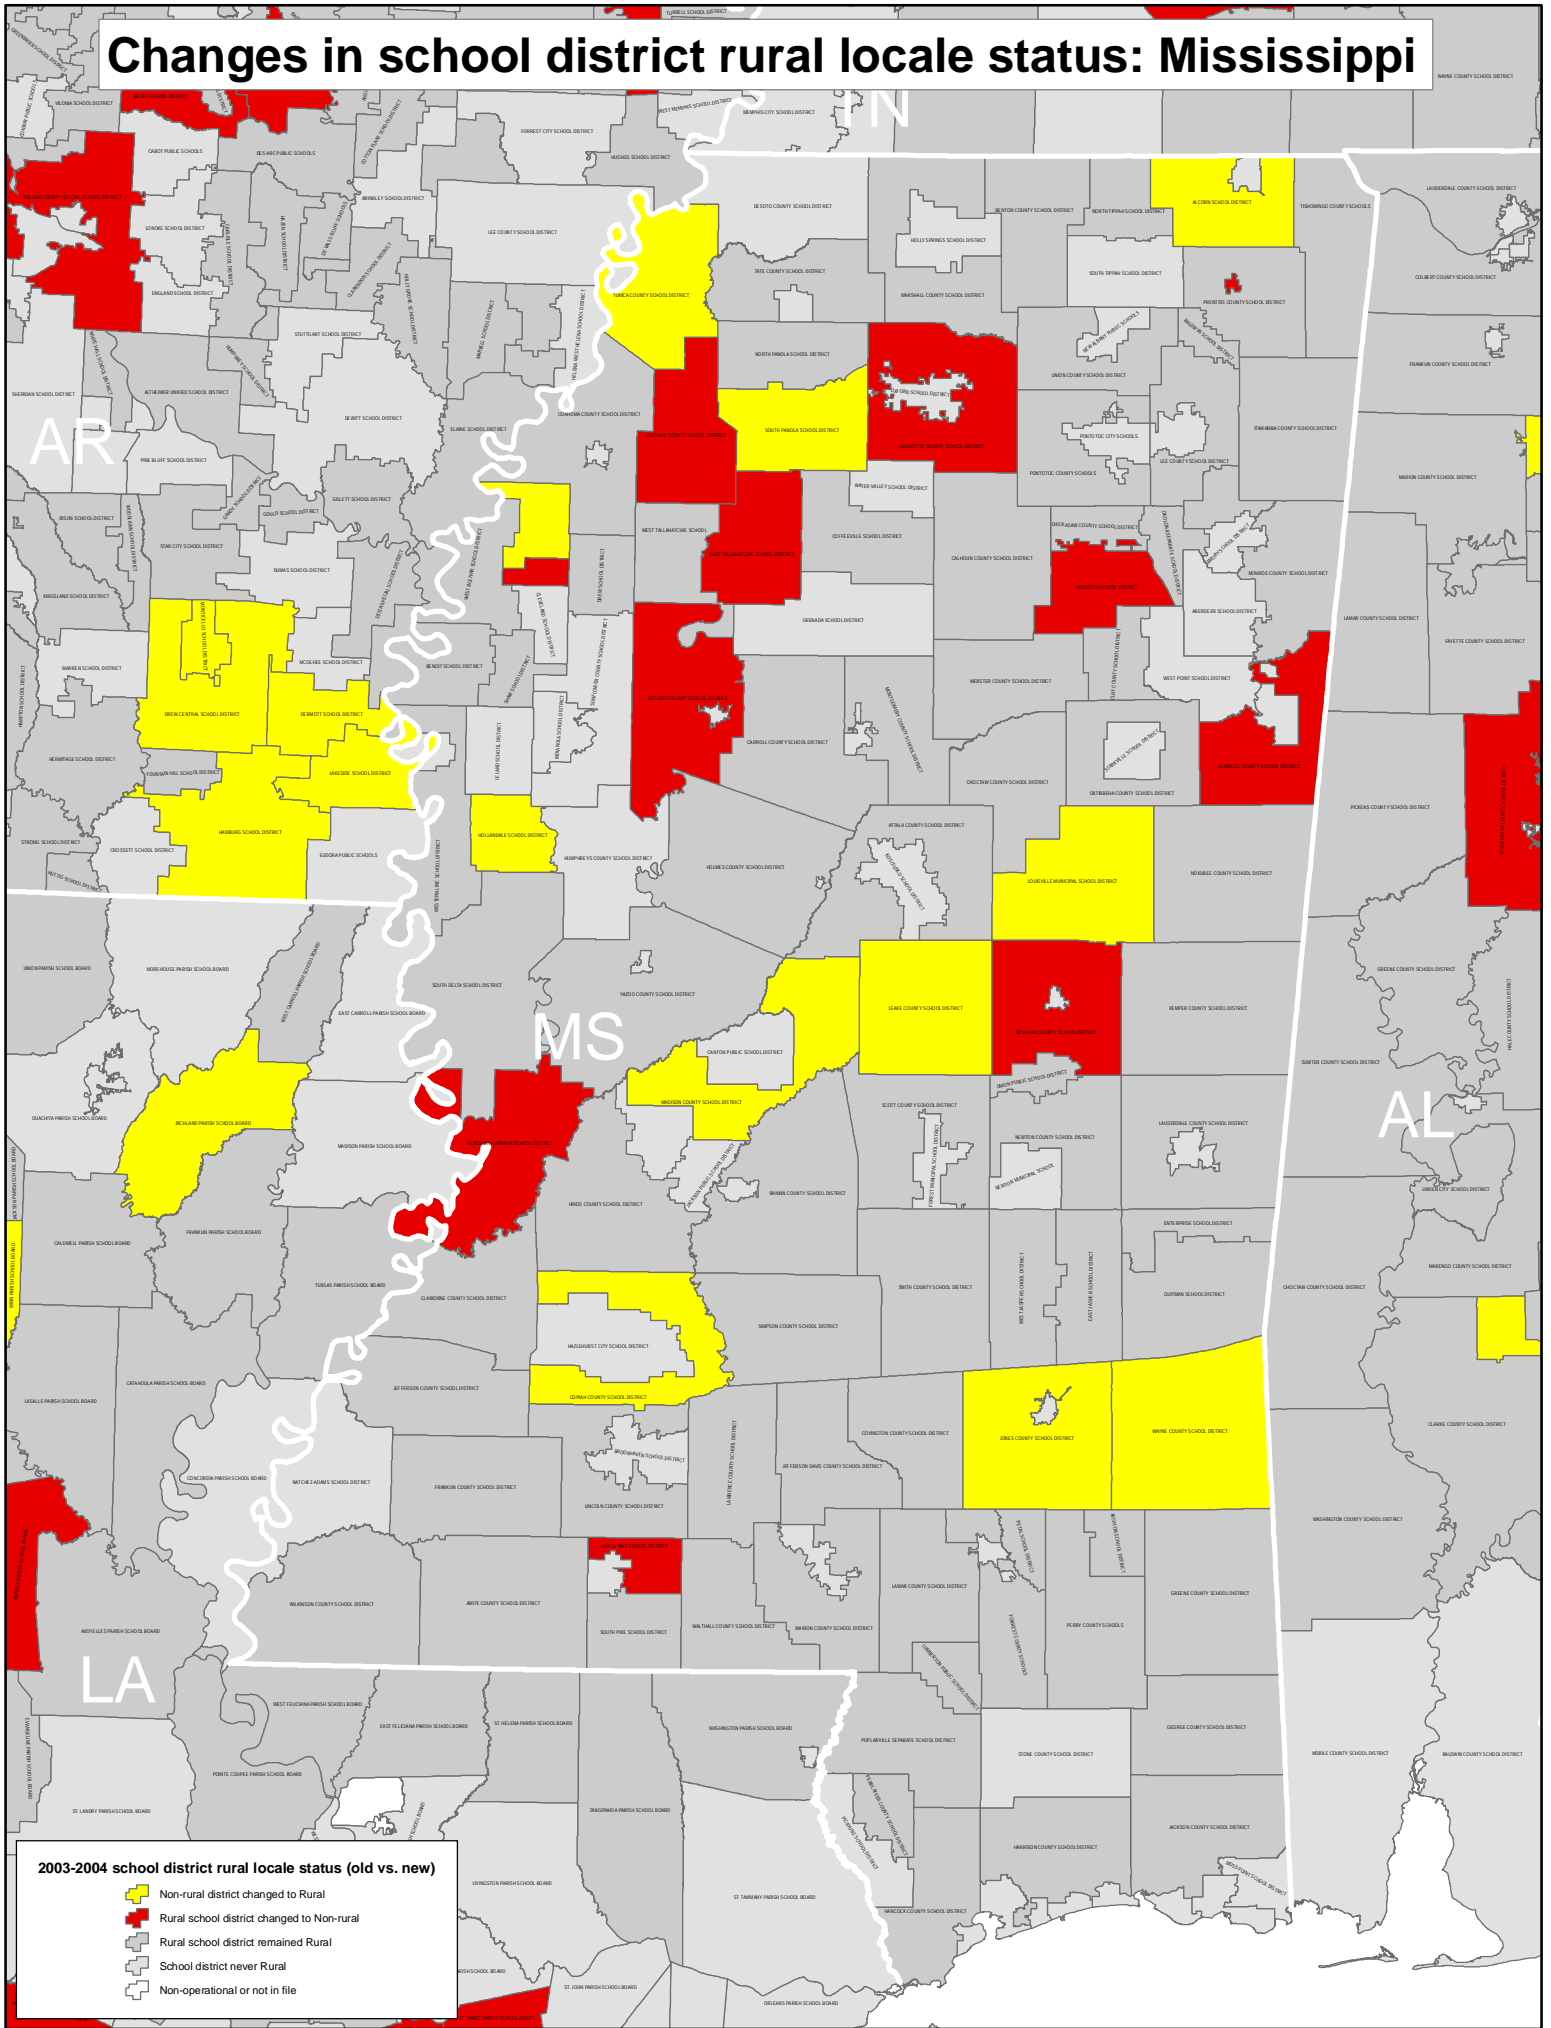

Changes in school district rural locale status: Mississippi

2003-2004 school district rural locale status (old vs. new)

- Yellow square: Non-rural district changed to Rural
- Red square: Rural school district changed to Non-rural
- Grey square: Rural school district remained Rural
- Light grey square: School district never Rural
- White square: Non-operational or not in file