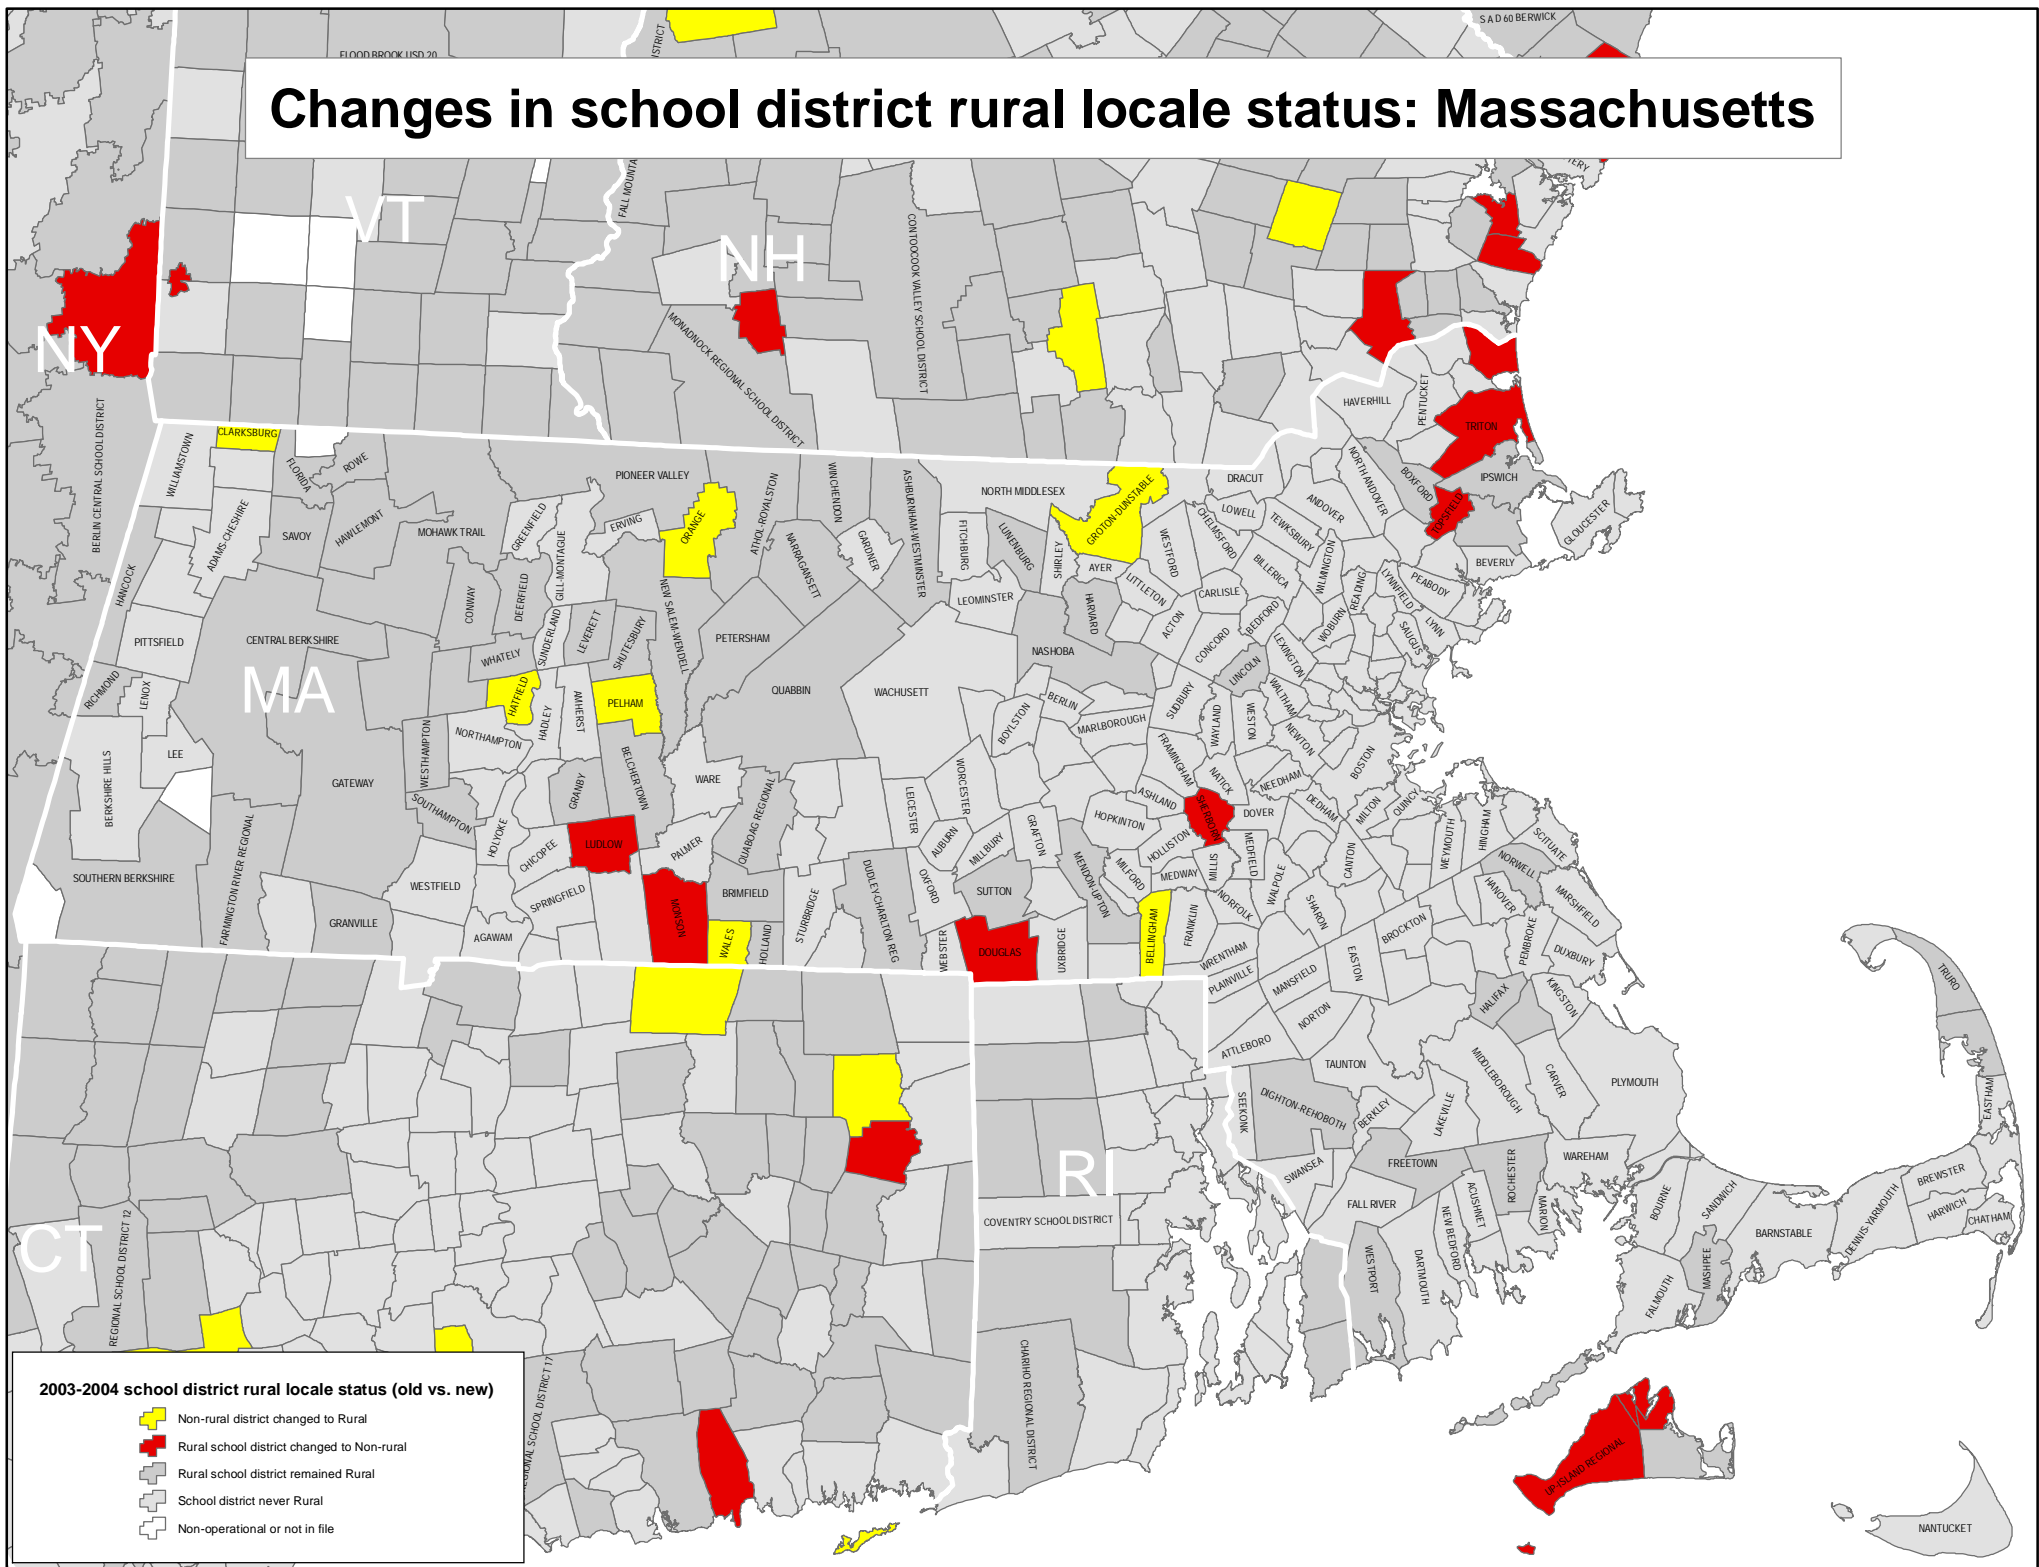

Changes in school district rural locale status: Massachusetts

2003-2004 school district rural locale status (old vs. new)

- Non-rural district changed to Rural
- Rural school district changed to Non-rural
- Rural school district remained Rural
- School district never Rural
- Non-operational or not in file